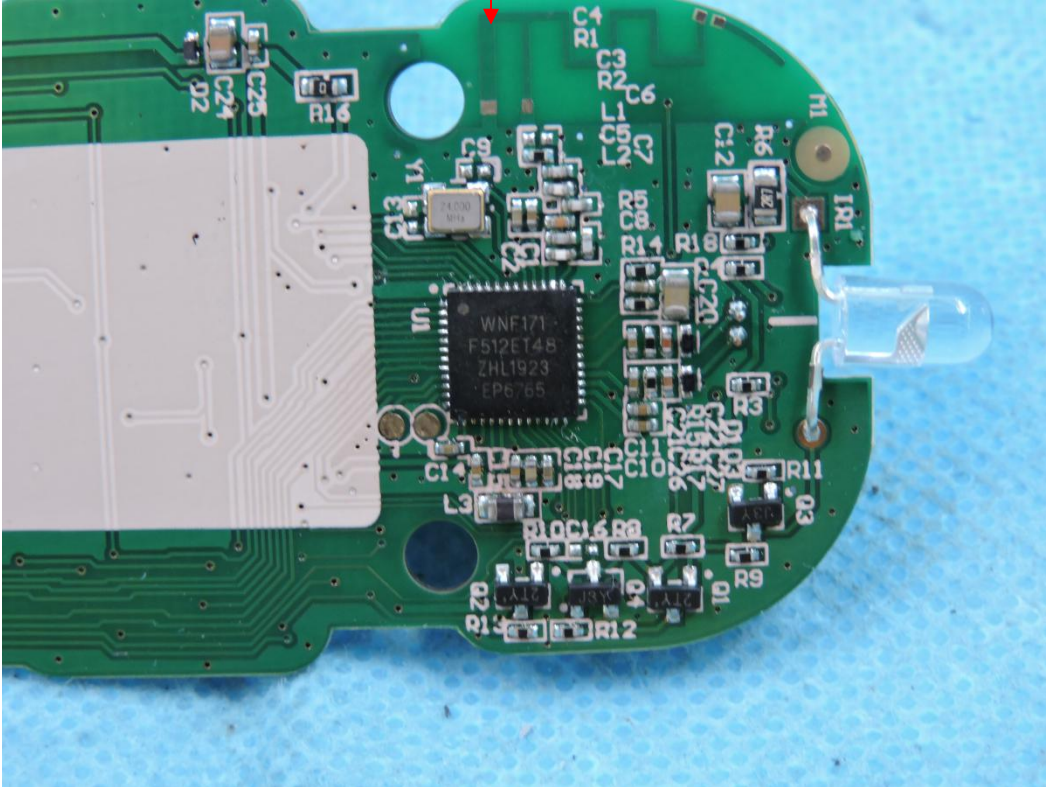

APPENDIX-PHOTOGRAPHS OF EUT CONSTRUCTIONAL DETAILS
FCC ID: 2AV9UGTVBT1
Model:GTV-BT1

Photo 1

Photo 2

BT Antenna
Photo 3

Photo 4

Photo 5