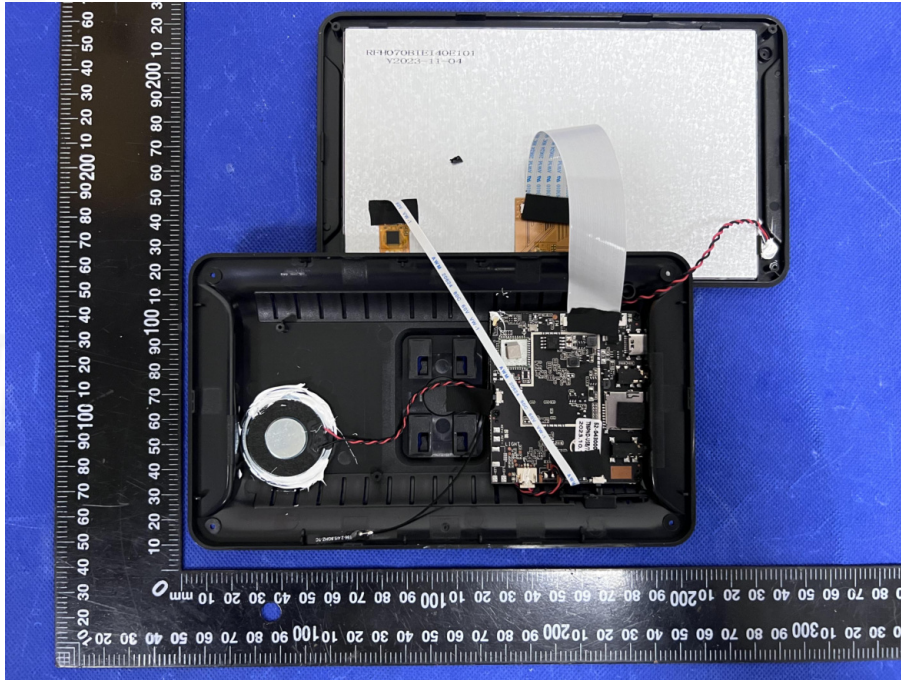

EUT PHOTO(Internal Photos)

Test Mode: X

***** END OF REPORT *****