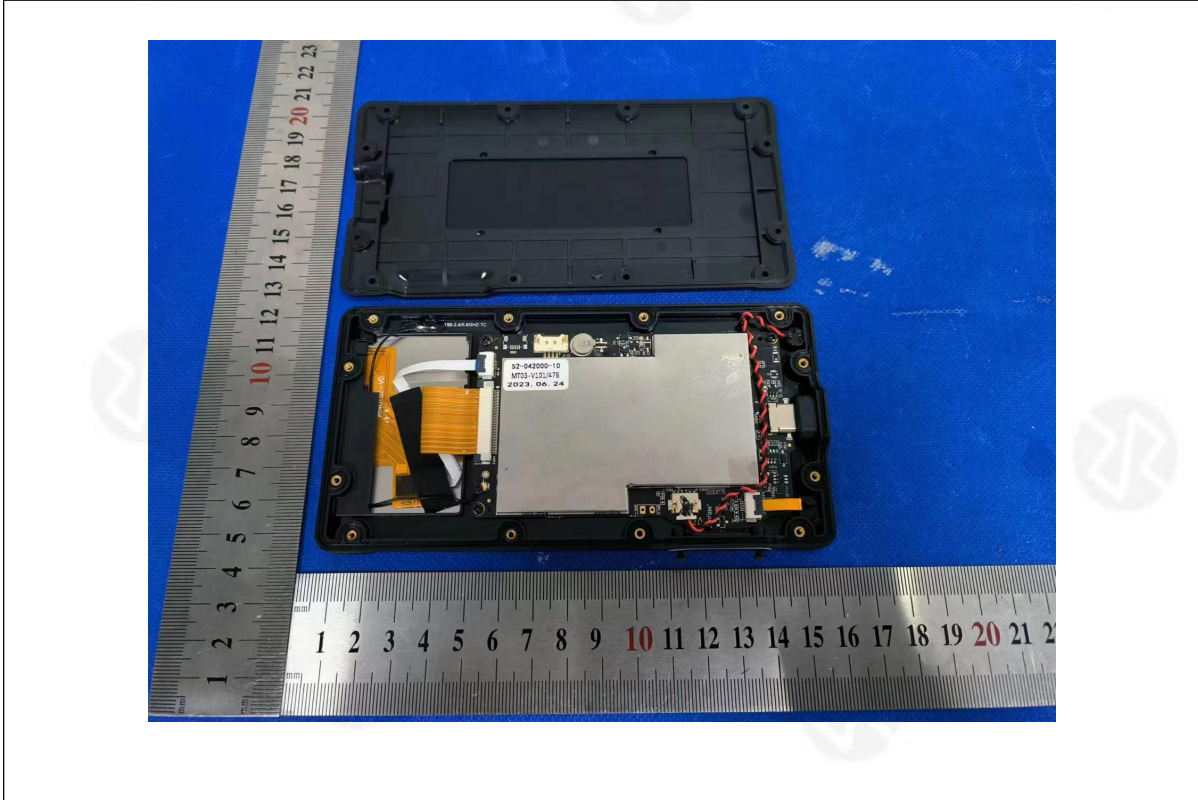

EUT PHOTO(Internal Photos)

Product name: SMART DVR

Model: BK1

***** END OF REPORT *****