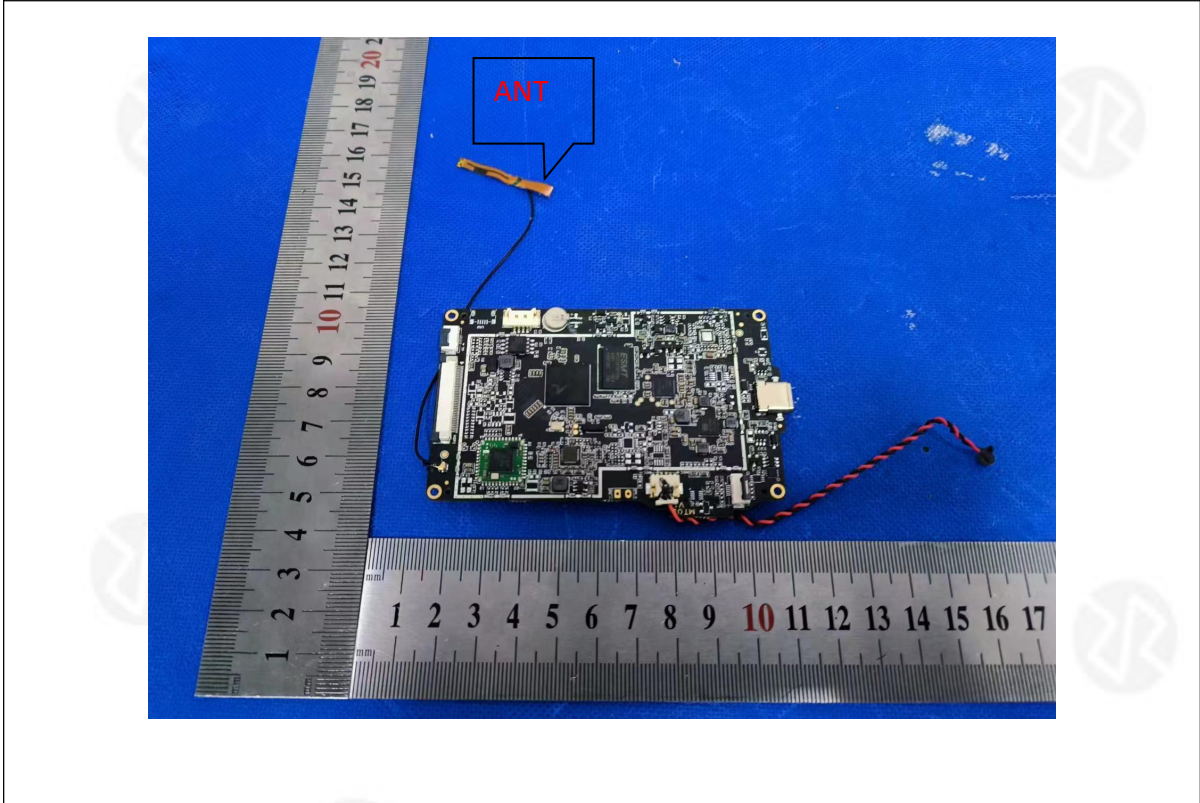

EUT PHOTO(Internal Photos)

Product name: SMART DVR

Model: BK1

***** END OF REPORT *****