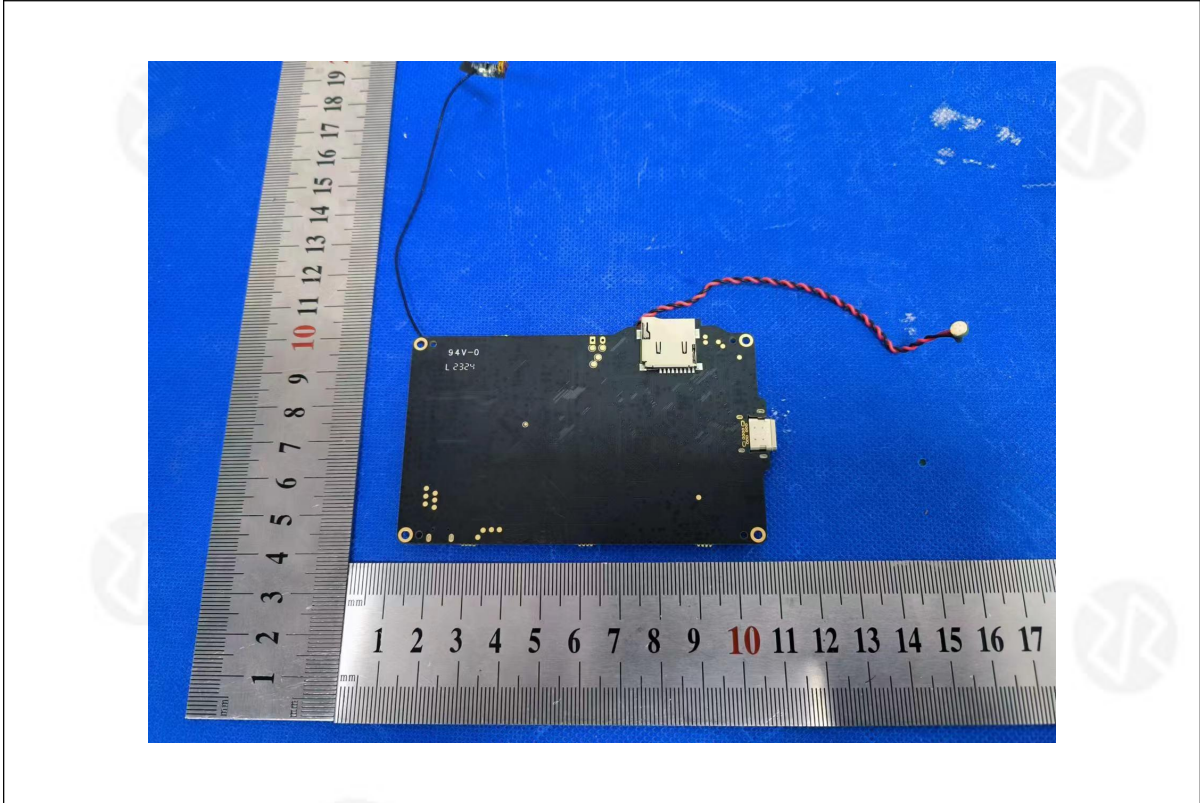

EUT PHOTO(Internal Photos)

Product name: SMART DVR

Model: BK1

***** END OF REPORT *****