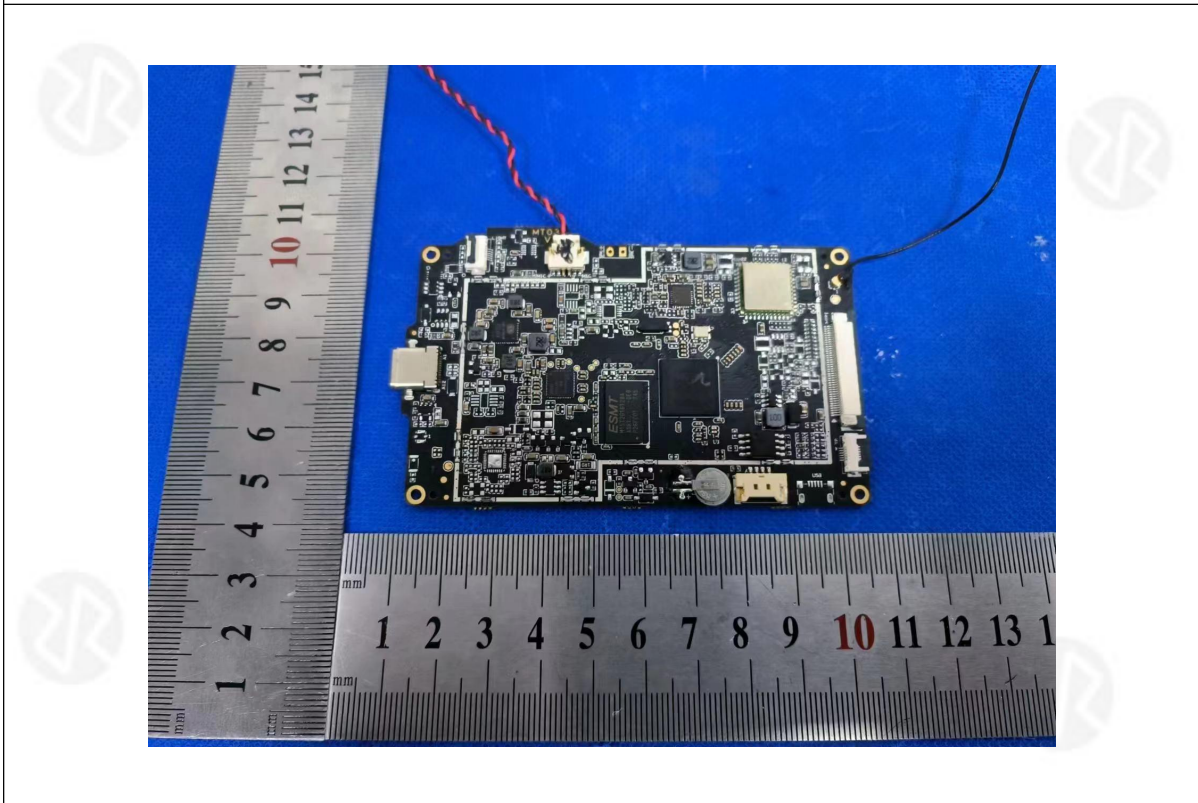

EUT PHOTO(Internal Photos)

Product name: SMART DVR

Model: BK1

***** END OF REPORT *****