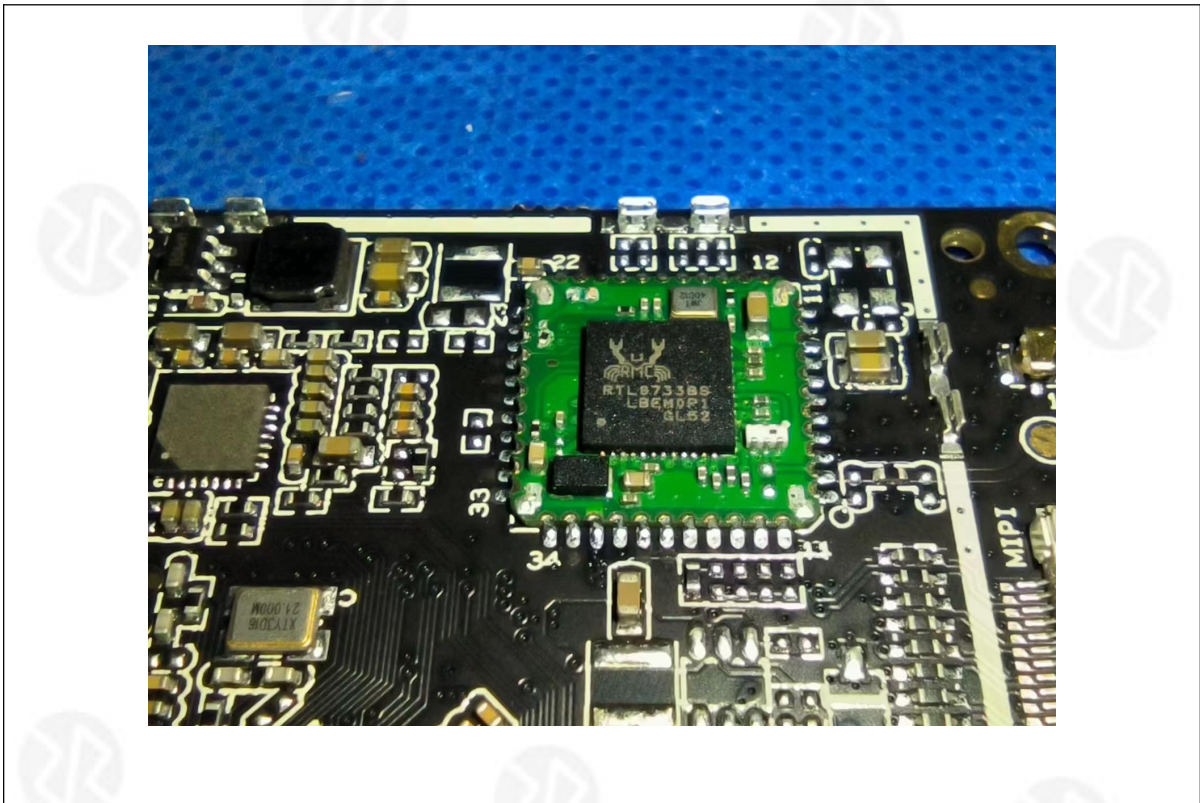

EUT PHOTO(Internal Photos)

Product name: SMART DVR

Model: BK1

***** END OF REPORT *****