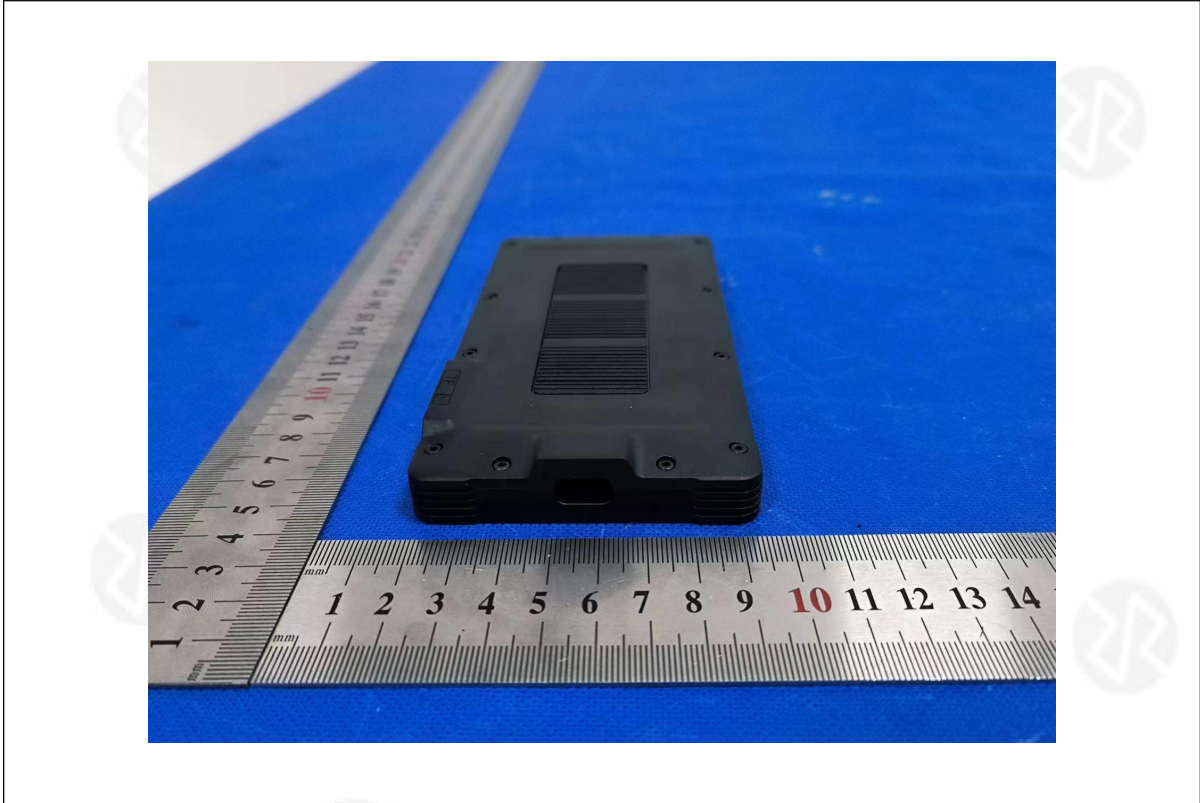

EUT PHOTO(External Photos)

Product name: SMART DVR

Model: BK1

***** END OF REPORT *****