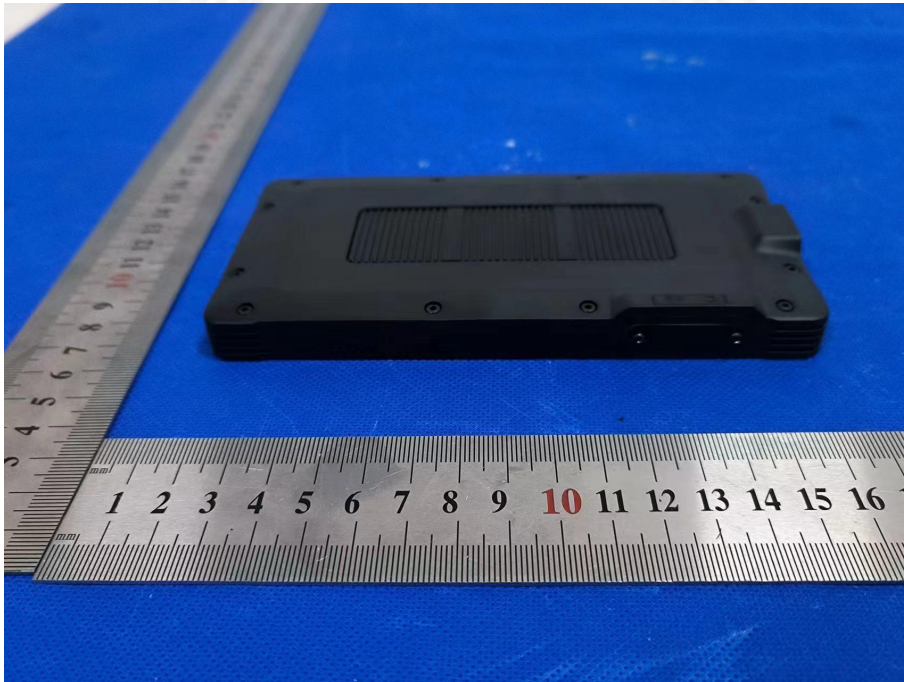

EUT PHOTO(External Photos)

Product name: SMART DVR

Model: BK1

***** END OF REPORT *****