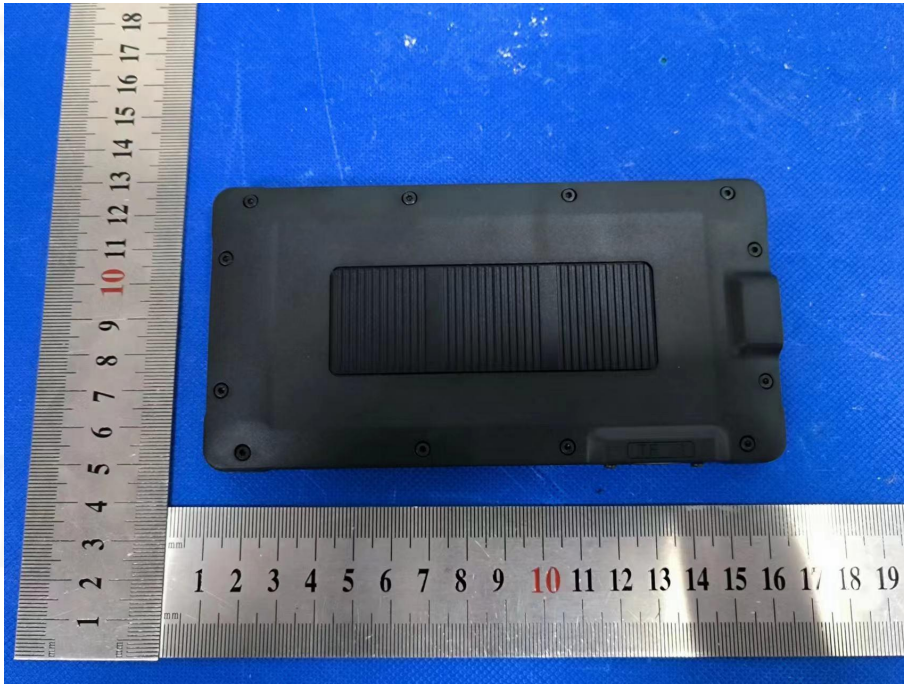

EUT PHOTO(External Photos)

Product name: SMART DVR

Model: BK1

***** END OF REPORT *****