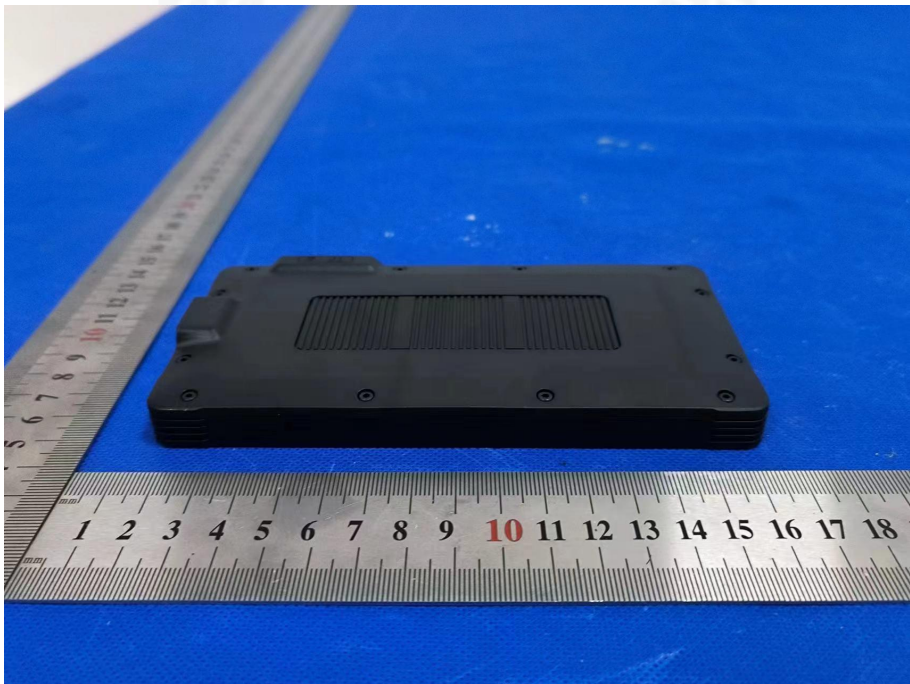

EUT PHOTO(External Photos)

Product name: SMART DVR

Model: BK1

***** END OF REPORT *****