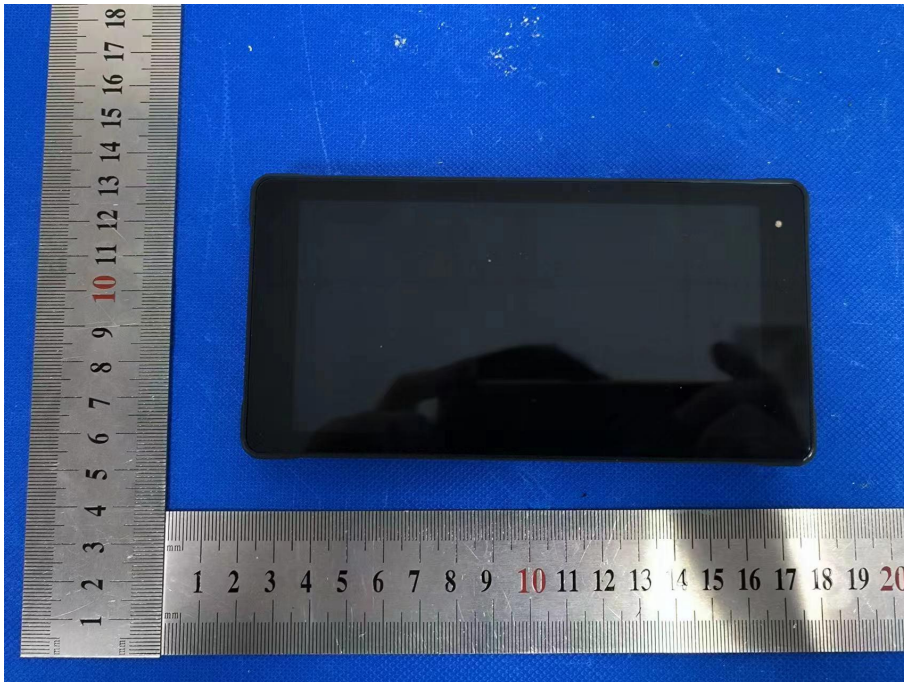

EUT PHOTO(External Photos)

Product name: SMART DVR

Model: BK1

***** END OF REPORT *****