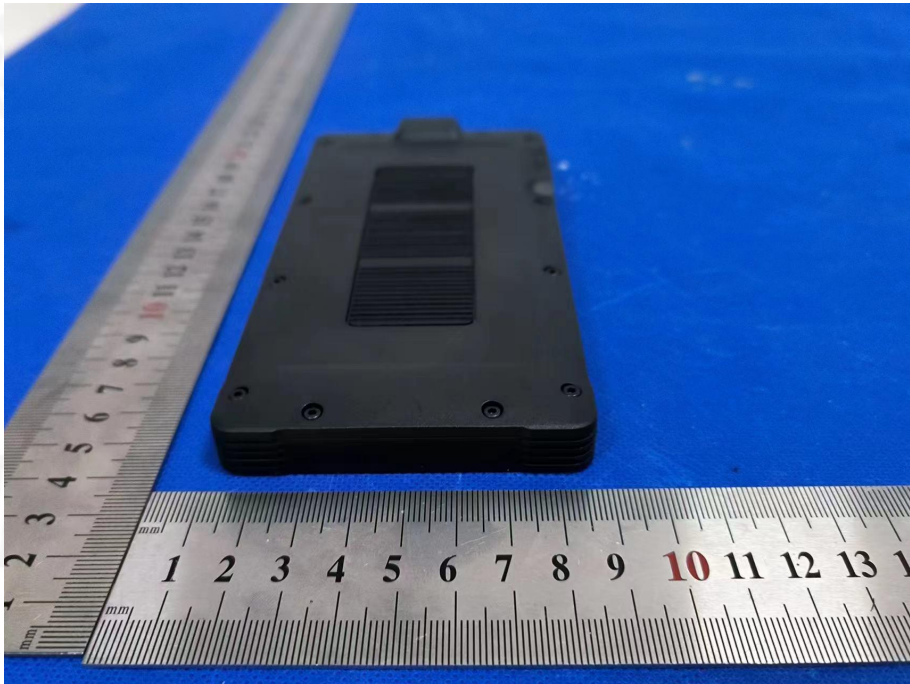

EUT PHOTO(External Photos)

Product name: SMART DVR

Model: BK1

***** END OF REPORT *****