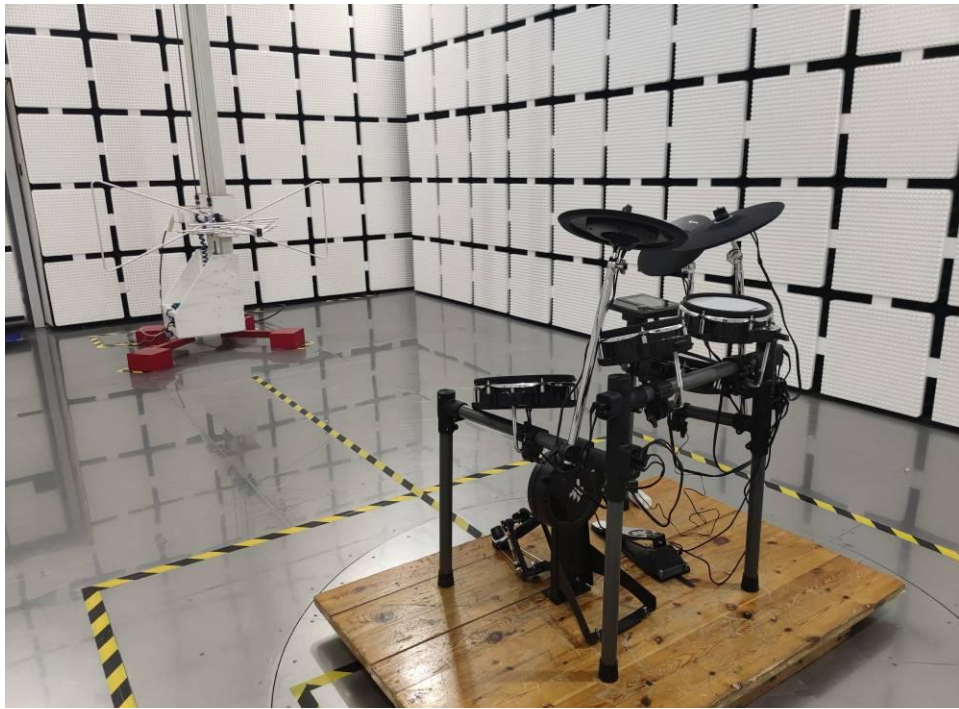

Appendix B: Photographs of Test Setup

Product: Electronic Drum Set

Model: TSM7-1000

Radiated Emission

Conducted Emission