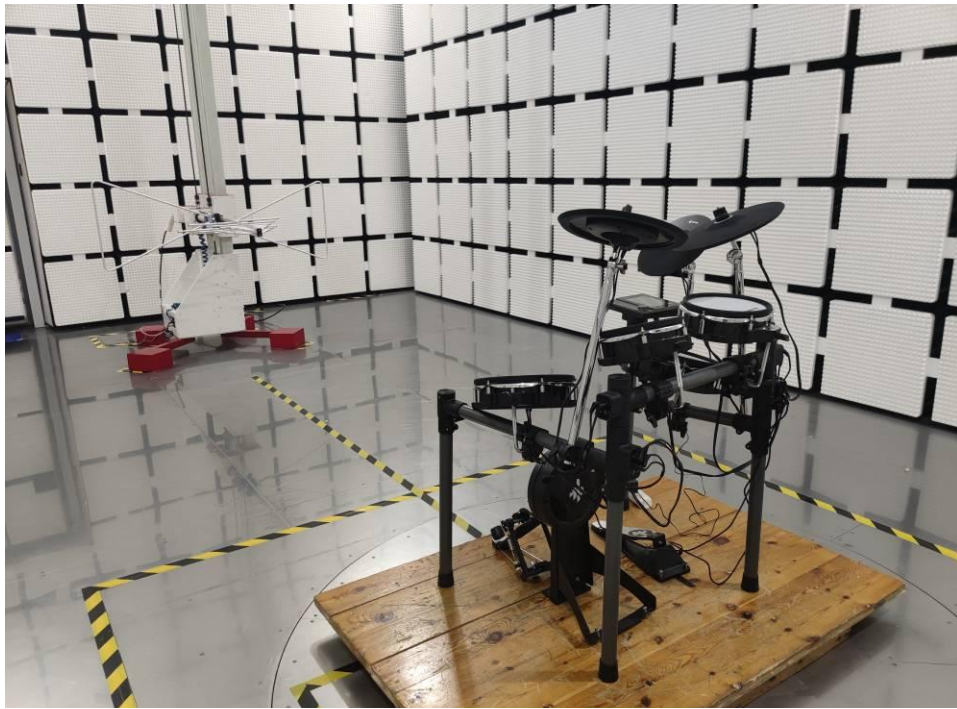

Appendix B: Photographs of Test Setup

Product: ELECTRONIC DRUM

Model: TSM7-1000

Radiated Emission

Conducted Emission