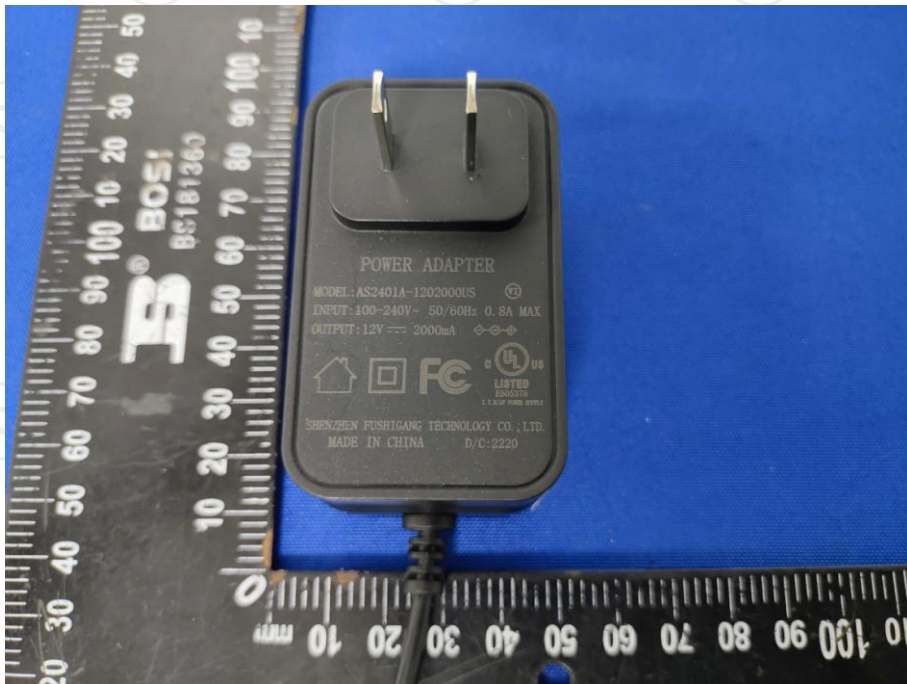

Appendix B: Photographs of Test Setup

Product: Podcast Workstation

Model: PC-02

Radiated Emission

Conducted Emission

**Appendix C: Photographs of EUT
Product: Podcast Workstation
Model: PC-02
External Photos**

**Product: Podcast Workstation
Model: PC-02
Internal Photos**

*******END OF REPORT*******