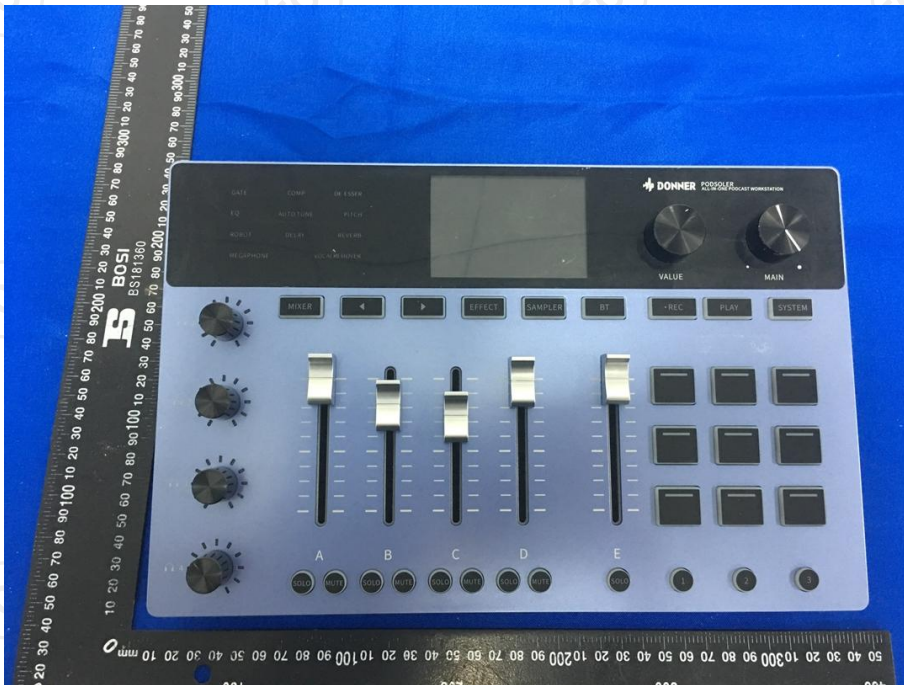

Appendix B: Photographs of Test Setup

Product: Podcast Workstation

Model: PC-02

Radiated Emission

Conducted Emission

**Appendix C: Photographs of EUT
Product: Podcast Workstation
Model: PC-02
External Photos**

**Product: Podcast Workstation
Model: PC-02
Internal Photos**

*******END OF REPORT*******