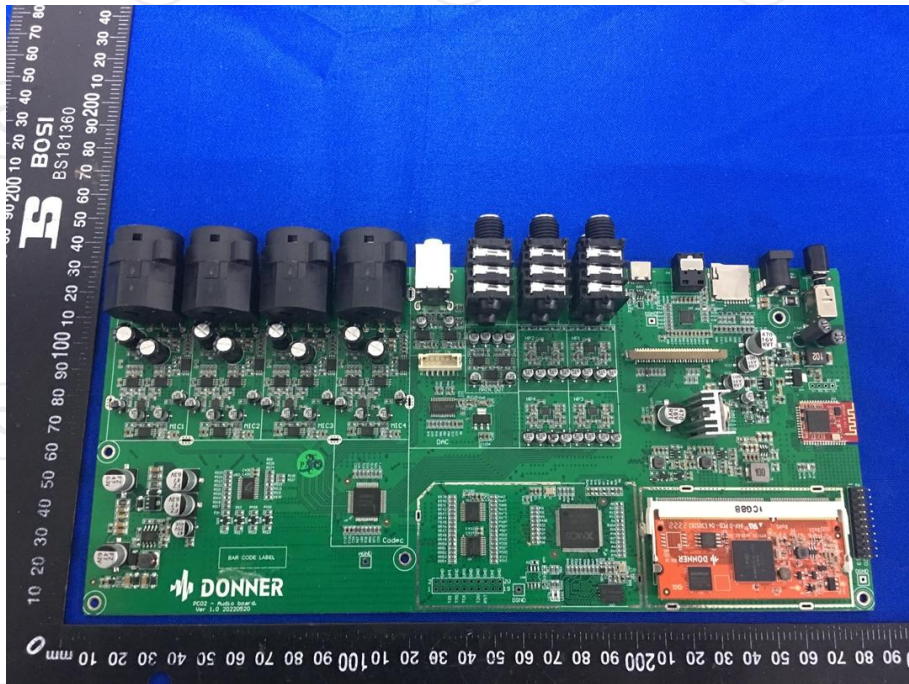

Appendix B: Photographs of Test Setup

Product: Podcast Workstation

Model: PC-02

Radiated Emission

Conducted Emission

**Appendix C: Photographs of EUT
Product: Podcast Workstation
Model: PC-02
External Photos**

**Product: Podcast Workstation
Model: PC-02
Internal Photos**

*******END OF REPORT*******