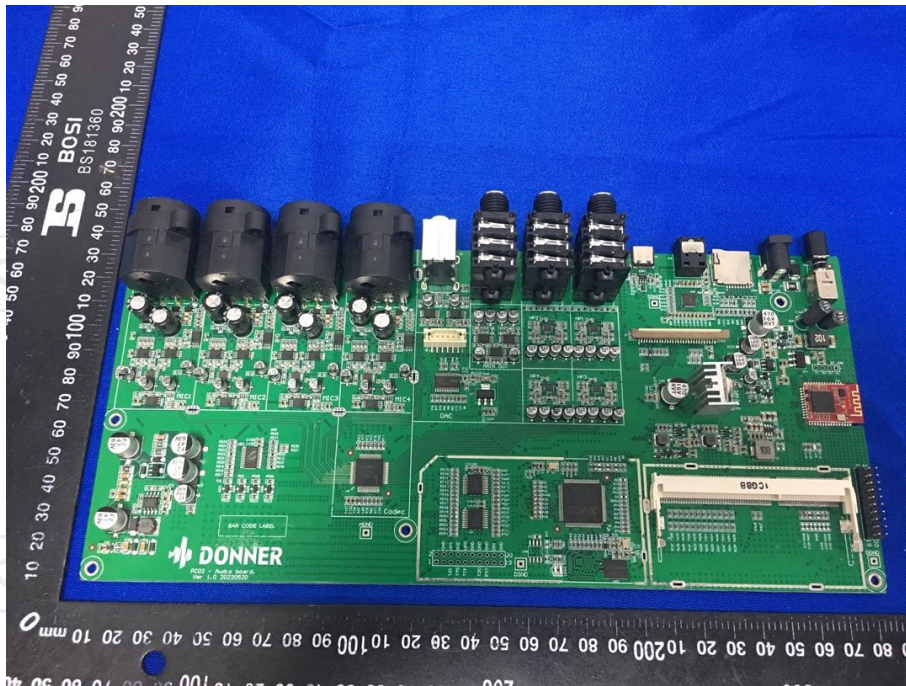

Appendix B: Photographs of Test Setup

Product: Podcast Workstation

Model: PC-02

Radiated Emission

Conducted Emission

**Appendix C: Photographs of EUT
Product: Podcast Workstation
Model: PC-02
External Photos**

**Product: Podcast Workstation
Model: PC-02
Internal Photos**

*******END OF REPORT*******