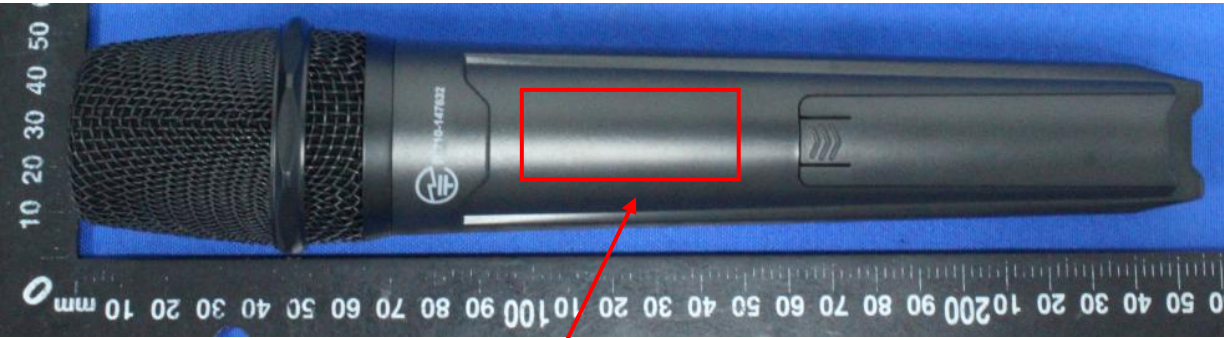

Label Artwork and Location

Model: MwmU-5

Label:

WIRELESS MICROPHONE
FCC ID:2AV7NMWMMU-5
MODEL:MWMMU-5

Size: L*W=50*20mm

Location