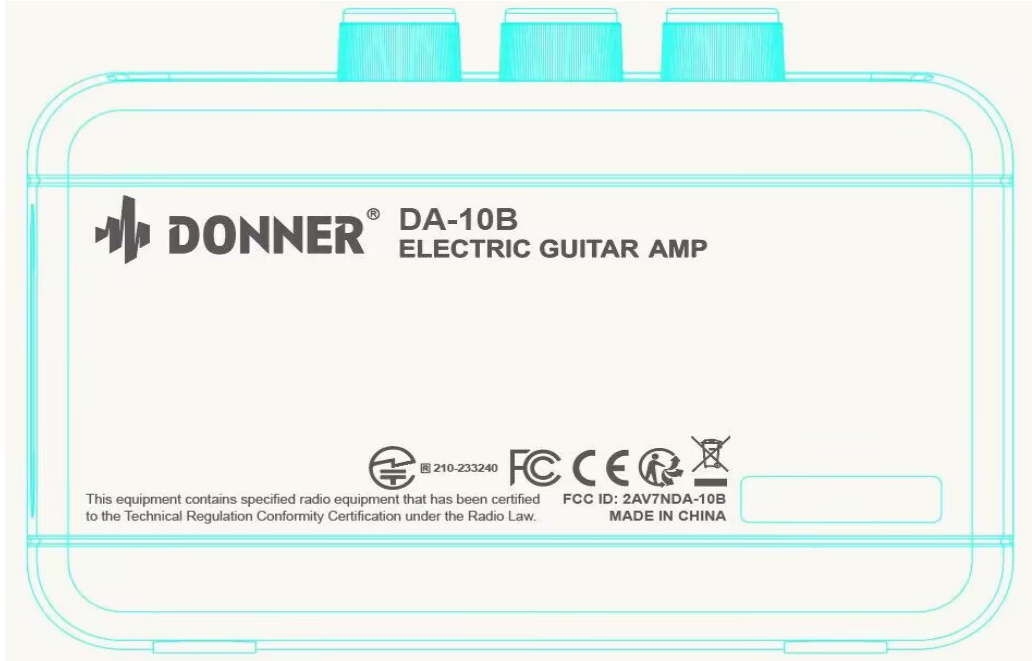

Label Artwork and Location

Model: DA-10B

Label:

Size: L*W= 55*28mm

Location