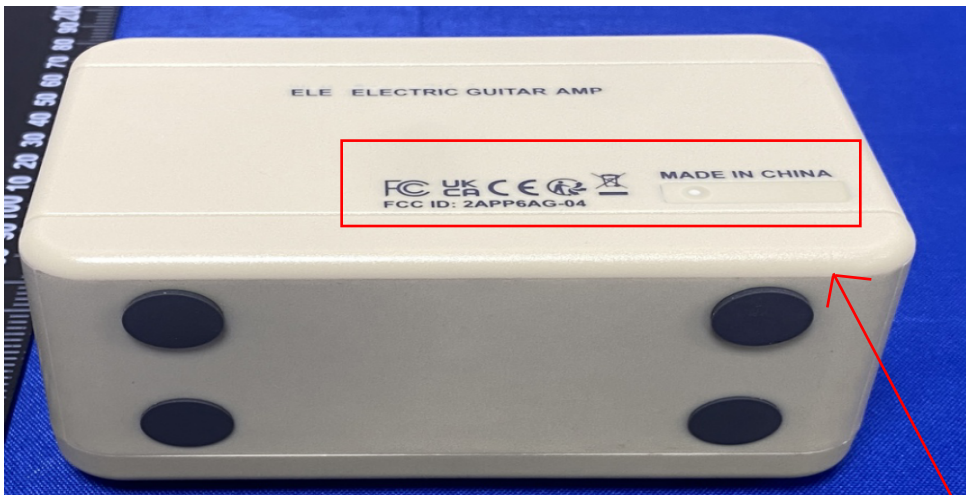

Label Artwork and Location

Model: DA-10B

Label:

Size: L*W= 55*28mm

Location