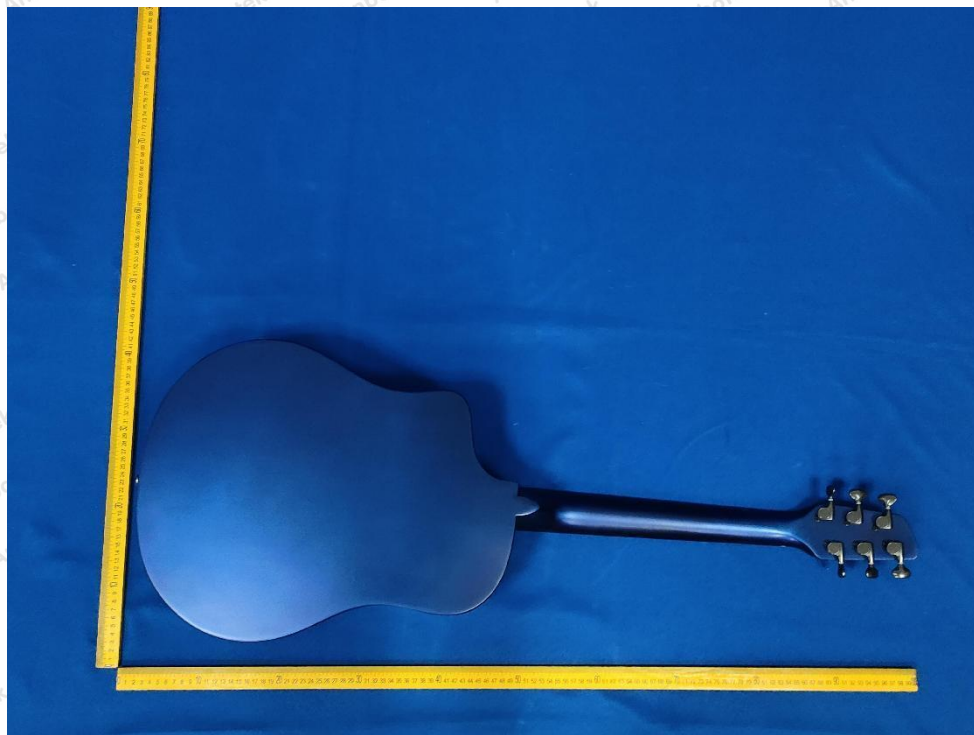

Code: AB-RF-05-b

Hotline

400-003-0500

www.anbotek.com.cn

Anbotek

Product Safety

Shenzhen Anbotek Compliance Laboratory Limited

Address: 1/F., Building D, Sogood Science and Technology Park, Sanwei Community, Hangcheng Street, Bao'an District, Shenzhen, Guangdong, China.
Tel: (86) 0755-26066440 Fax: (86) 0755-26014772 Email: service@anbotek.com