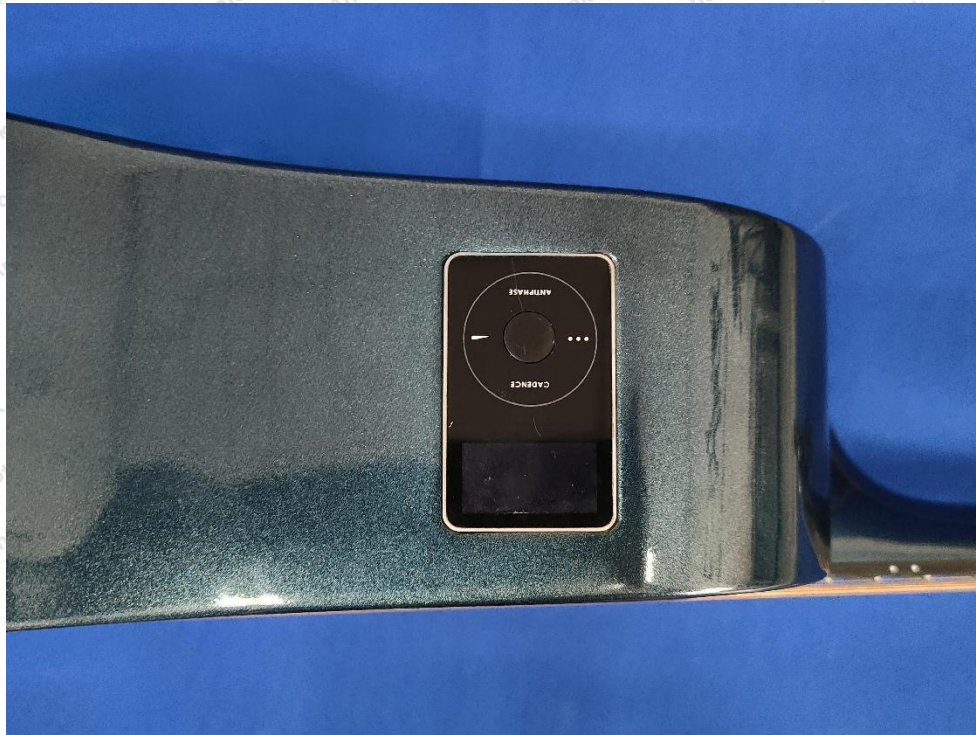

Anbotek

Product Safety

Shenzhen Anbotek Compliance Laboratory Limited

Address: 1/F., Building D, Sogood Science and Technology Park, Sanwei Community, Hangcheng Street, Bao'an District, Shenzhen, Guangdong, China.
Tel: (86) 0755-26066440 Fax: (86) 0755-26014772 Email: service@anbotek.com

Code: AB-RF-05-b

Hotline
400-003-0500
www.anbotek.com.cn