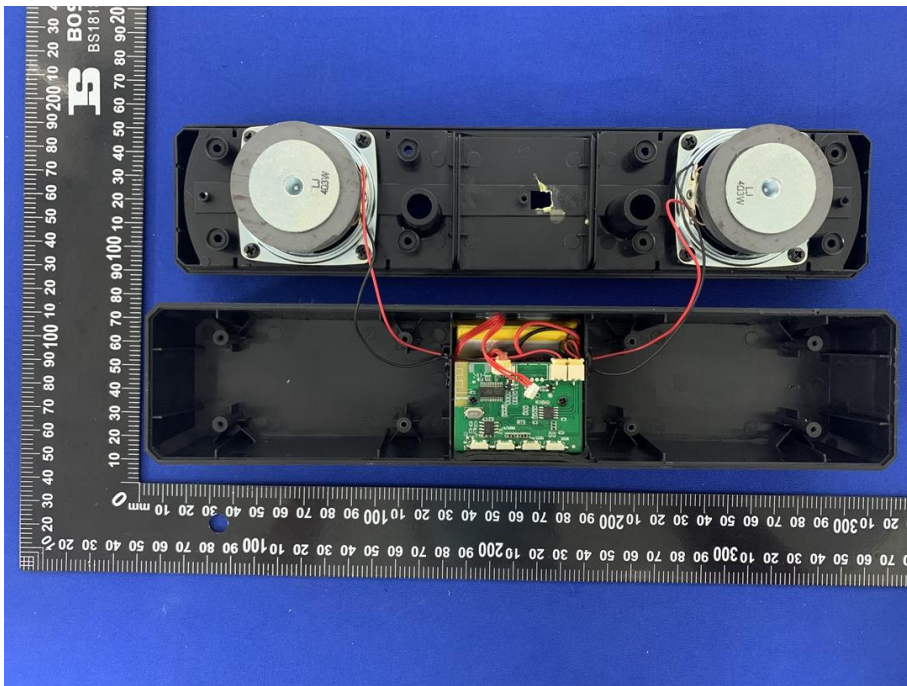

Appendix C: Photographs of EUT

Product: RAINBOW

Model: DBS-R30

Internal Photos

Antenna