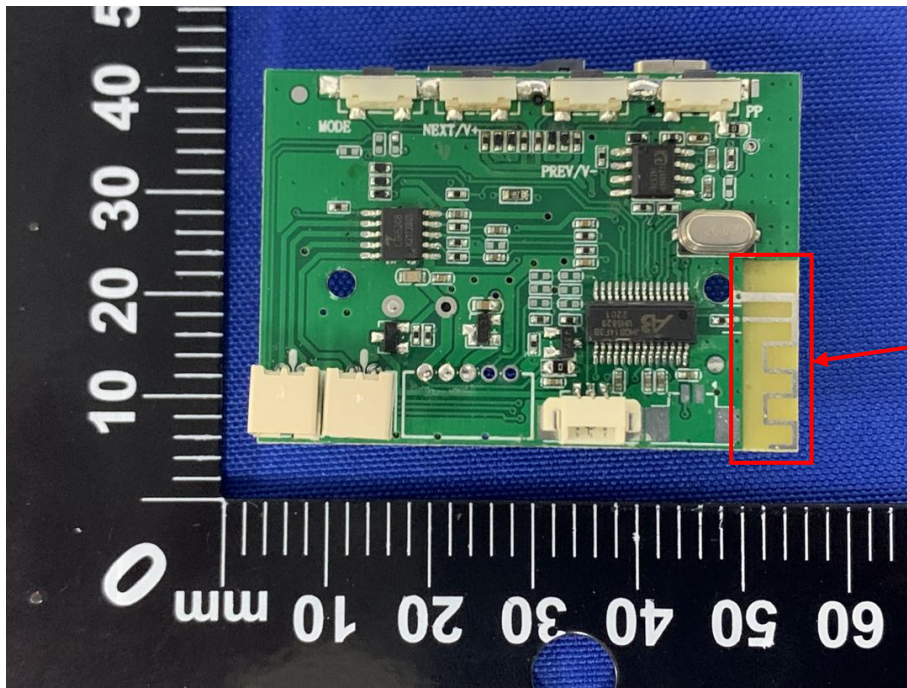

Appendix C: Photographs of EUT

Product: RAINBOW

Model: DBS-R30

Internal Photos

Antenna