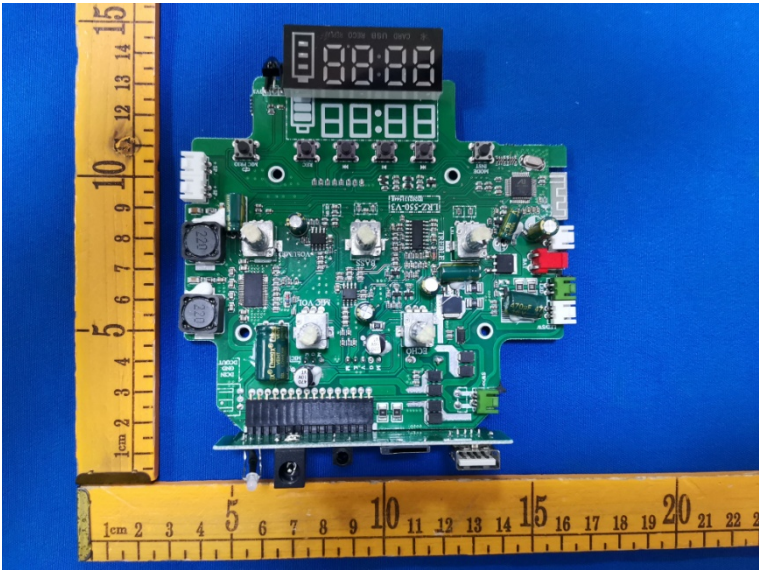

InternalPhotos

Model No: MTs10-2

BT Antenna