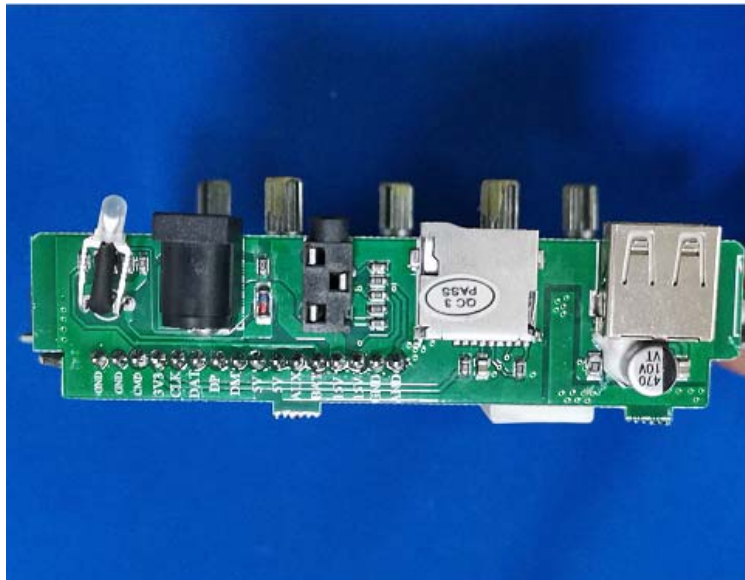

InternalPhotos

Model No: MTs10-2

BT Antenna