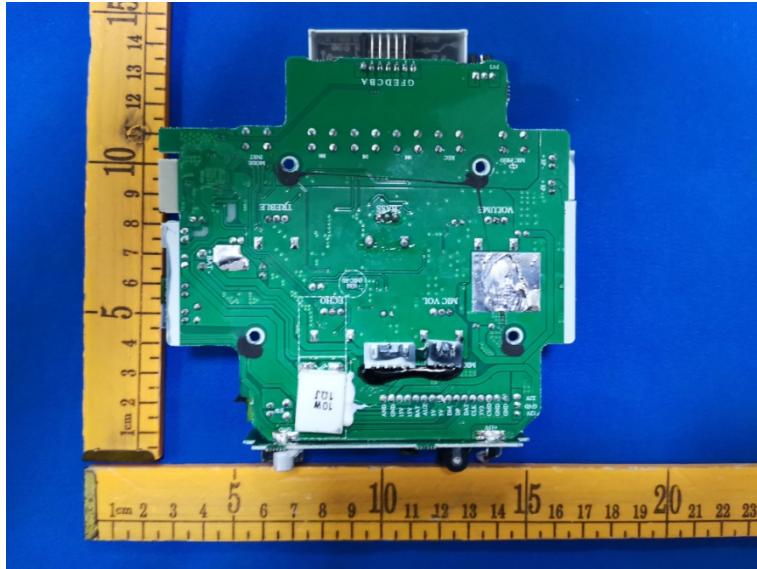

InternalPhotos

Model No: MTs10-2

BT Antenna