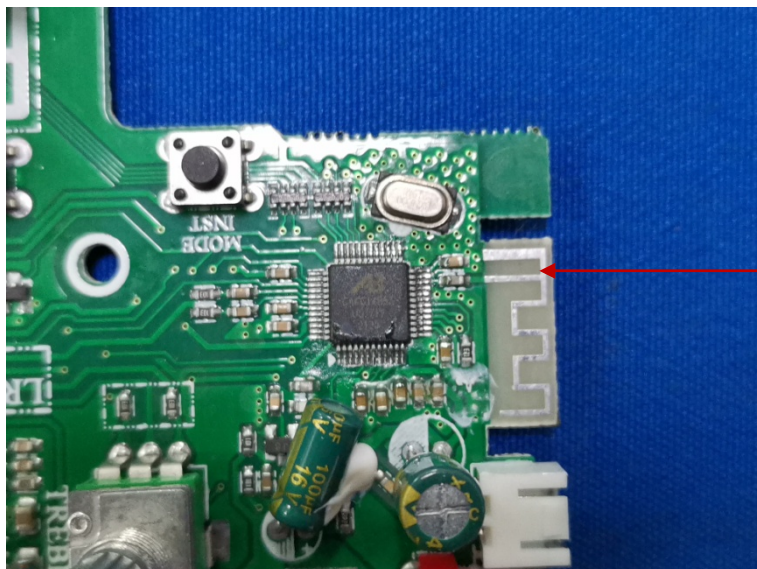

InternalPhotos

Model No: MTs10-2

BT Antenna