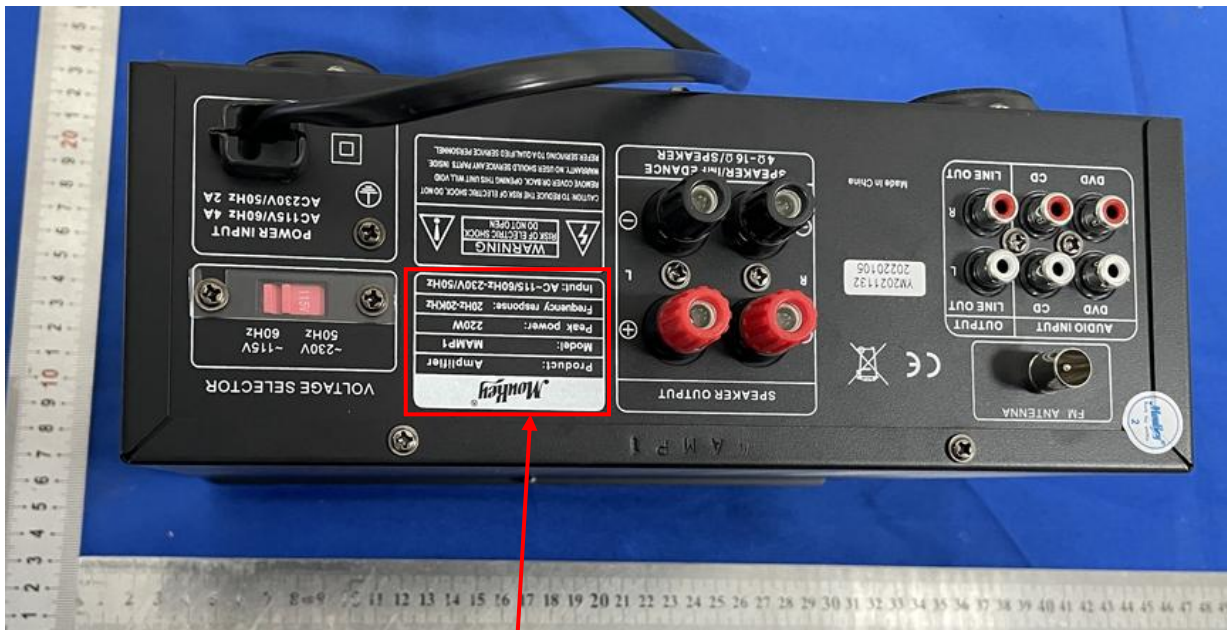

Label Artwork and Location

Model: MAMP1

Label:

MouKey®	
Product:	Power amplifier
Model:	MAMP1
Peak power:	220W
Frequency response:	20Hz-20KHz
Input:	AC100~240V 50/60Hz
FCC ID: 2AV7N-MAMP1	

Size: L*W=70*55mm