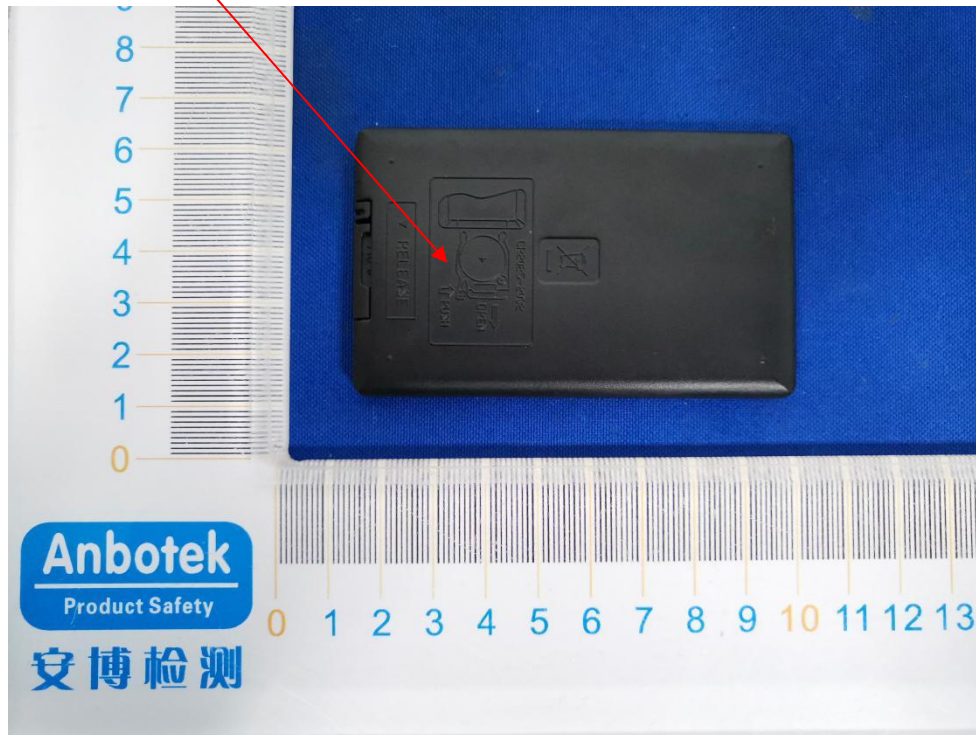

Label Location:

**Product Name: Awning Led Light Kit**  
**Model No.: HY0682**  
**FCC: 2AV7N-HY0682**