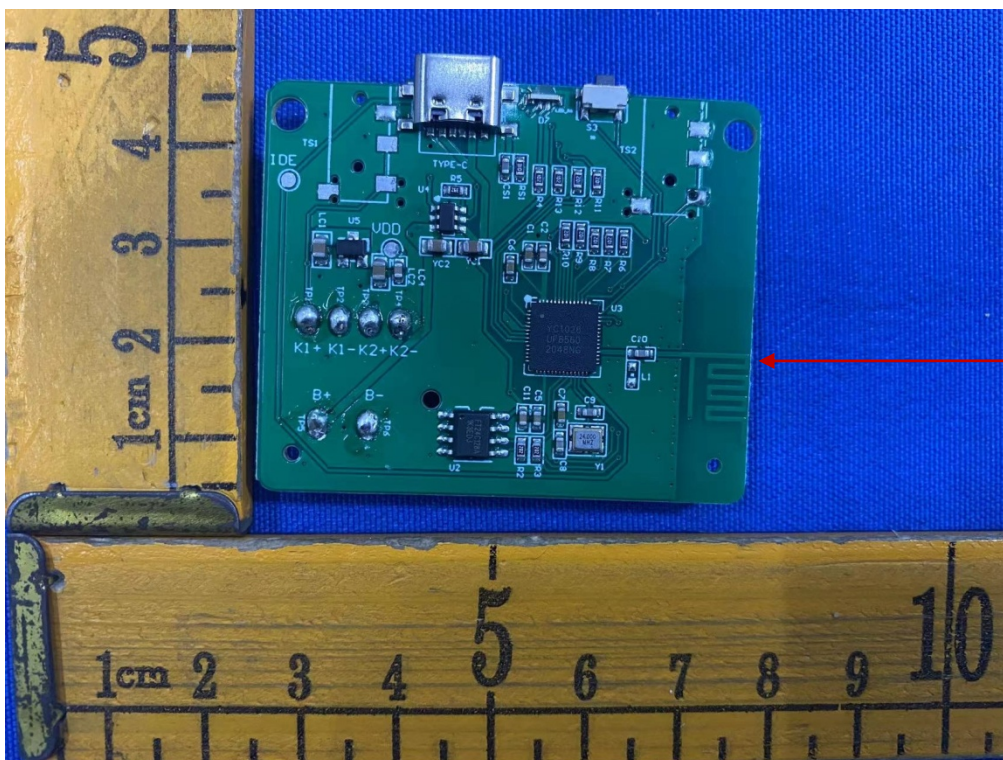

Internal Photos

Model No: DBM-10S

BT Antenna