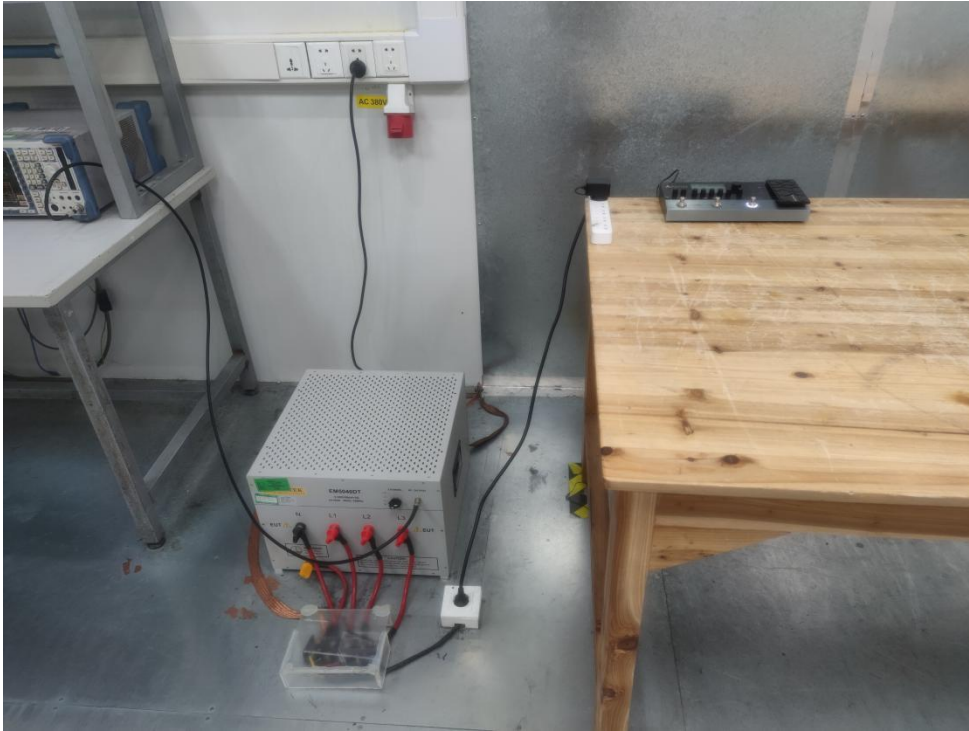

FCC ID: 2AV7N-ARENA2000

Photo of Conducted Emission Measurement

Photo of Radiation Emission Test