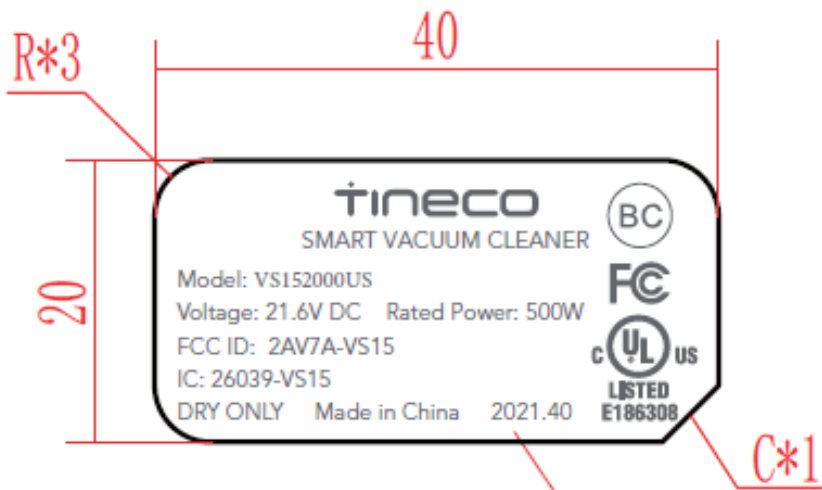

40mm*20mm

每单变更
年+周

Pantone Cool Gray 10C

40mm*20mm

每单变更
年+周

Pantone Cool Gray 10C

Change Hair
Dryer Filter
Monthly

tinoco

HEAT EXCHANGER

Model: 01-000001
Voltage: 21.0V AC, Power: 100W
PCC #: 2407433
K: 2407433
0112433 - Made in China - 2017.04