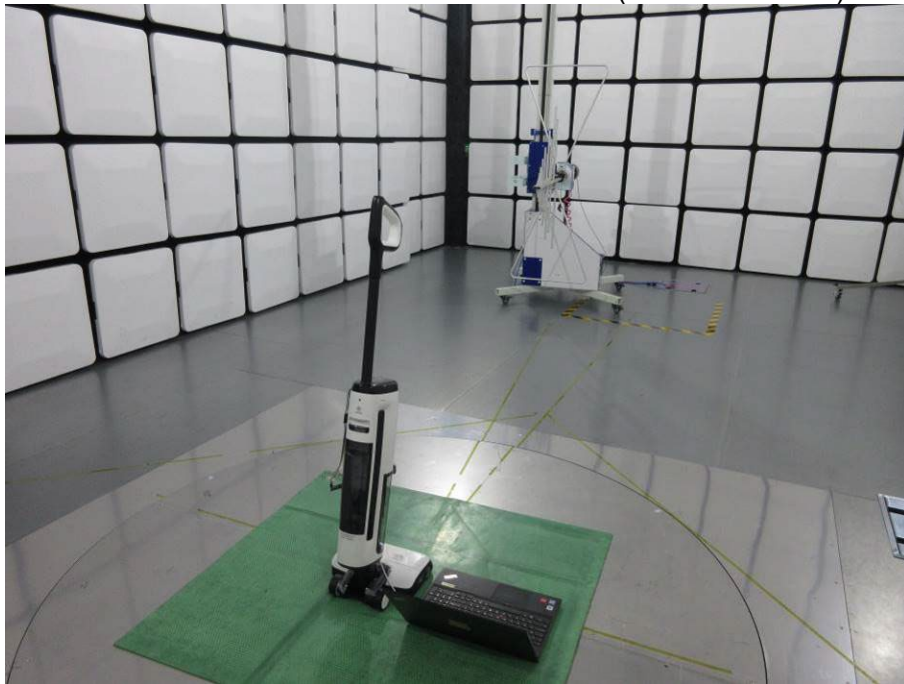

# **Setup Photographs**

RADIATED RF MEASUREMENT SETUP (9kHz ~ 30 MHz)

RADIATED RF MEASUREMENT SETUP (30MHz ~ 1 GHz)