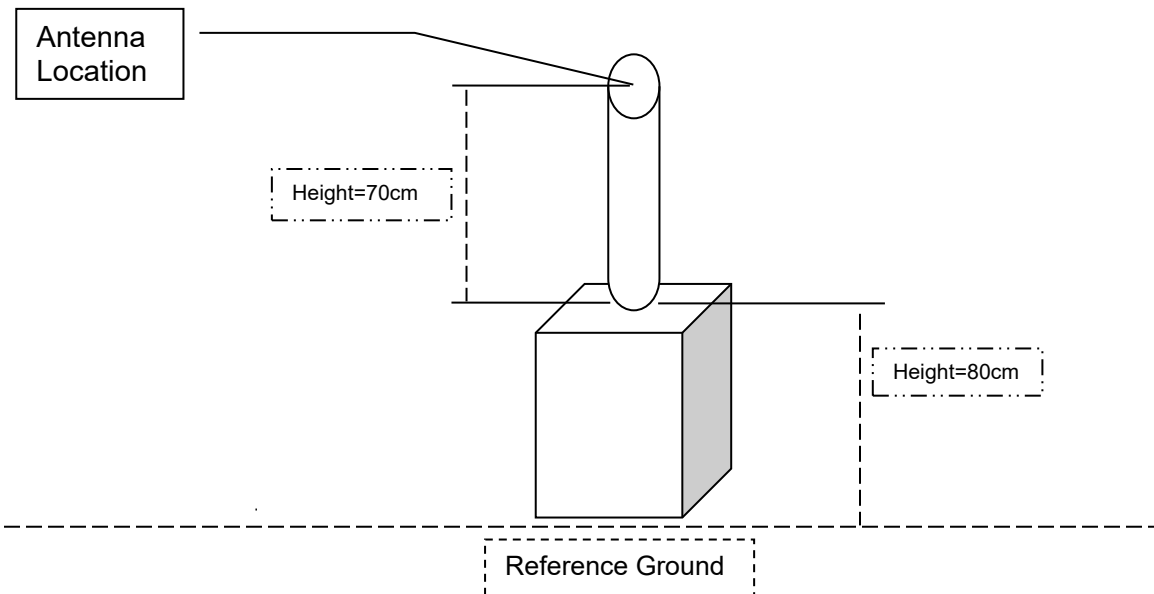

RADIATED RF MEASUREMENT SETUP (ABOVE 1 GHz- X axis)-Part 2