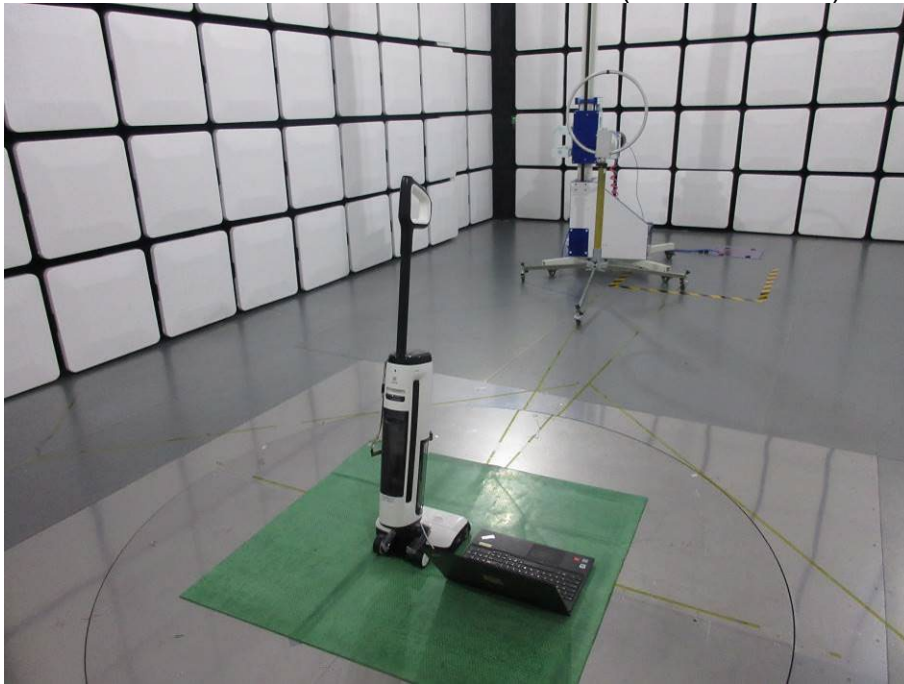

# **Setup Photographs**

RADIATED RF MEASUREMENT SETUP (9kHz ~ 30 MHz)

RADIATED RF MEASUREMENT SETUP (30MHz ~ 1 GHz)