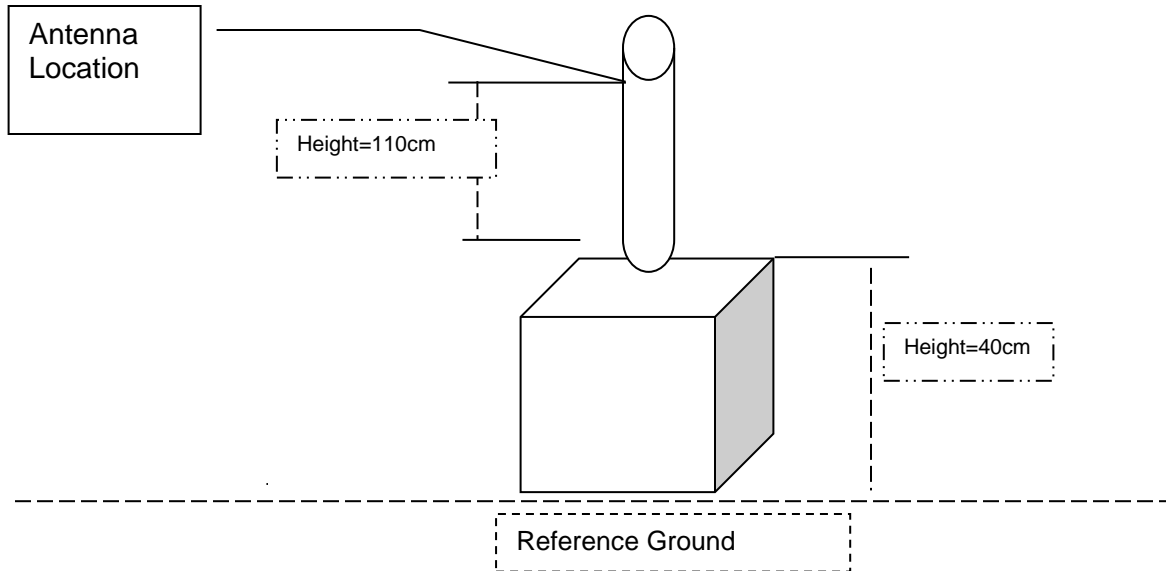

Appendix III

Setup Photographs

RADIATED RF MEASUREMENT SETUP (9KHz ~ 30 MHz)

RADIATED RF MEASUREMENT SETUP (30MHz ~ 1 GHz)

RADIATED RF MEASUREMENT SETUP (ABOVE 1 GHz- Z axis)-Part 1

RADIATED RF MEASUREMENT SETUP (ABOVE 1 GHz- Z axis)-Part 2

POWERLINE CONDUCTED EMISSIONS MEASUREMENT SETUP