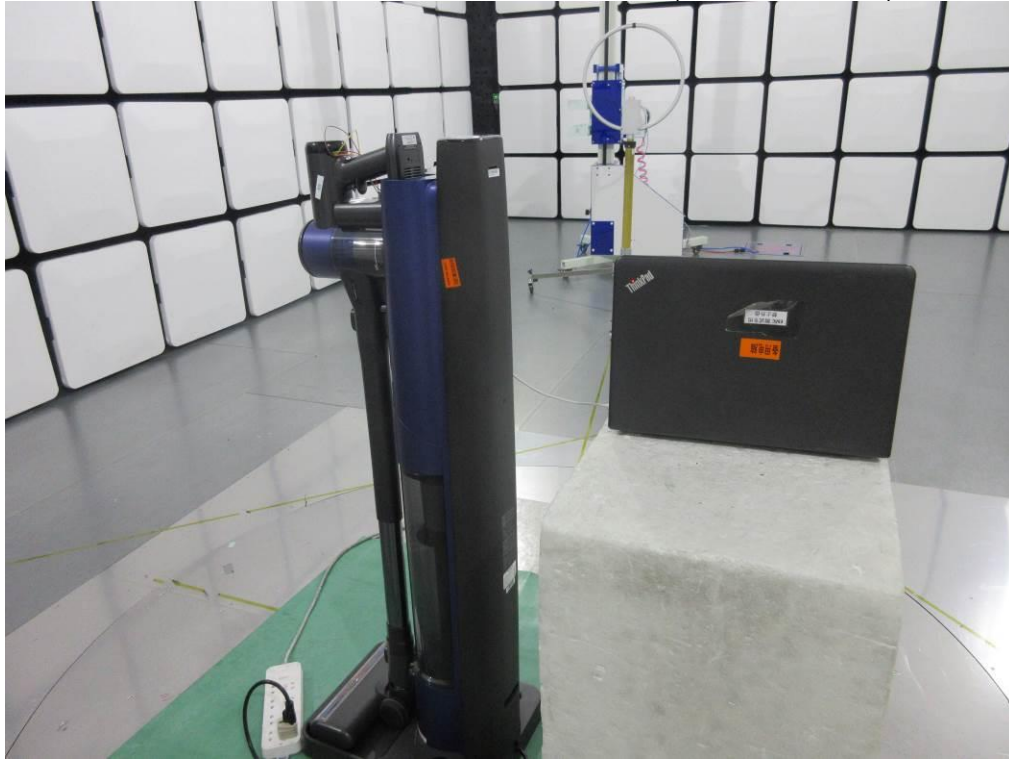

Appendix III

Setup Photographs

RADIATED RF MEASUREMENT SETUP (9KHz ~ 30 MHz)

RADIATED RF MEASUREMENT SETUP (30MHz ~ 1 GHz)

RADIATED RF MEASUREMENT SETUP (ABOVE 1 GHz- Z axis)-Part 1

RADIATED RF MEASUREMENT SETUP (ABOVE 1 GHz- Z axis)-Part 2

POWERLINE CONDUCTED EMISSIONS MEASUREMENT SETUP