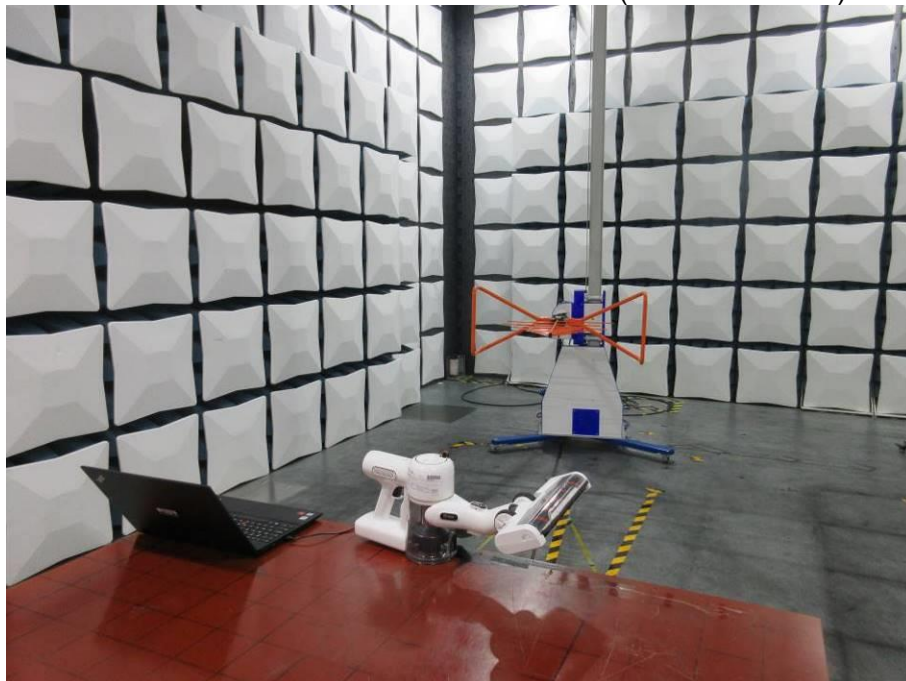

Appendix III

Setup Photographs

RADIATED RF MEASUREMENT SETUP (9KHz ~ 30 MHz)

RADIATED RF MEASUREMENT SETUP (30MHz ~ 1 GHz)

RADIATED RF MEASUREMENT SETUP (ABOVE 1 GHz- X axis)

RADIATED RF MEASUREMENT SETUP (ABOVE 1 GHz- Y axis)

RADIATED RF MEASUREMENT SETUP (ABOVE 1 GHz- Z axis)

POWERLINE CONDUCTED EMISSIONS MEASUREMENT SETUP