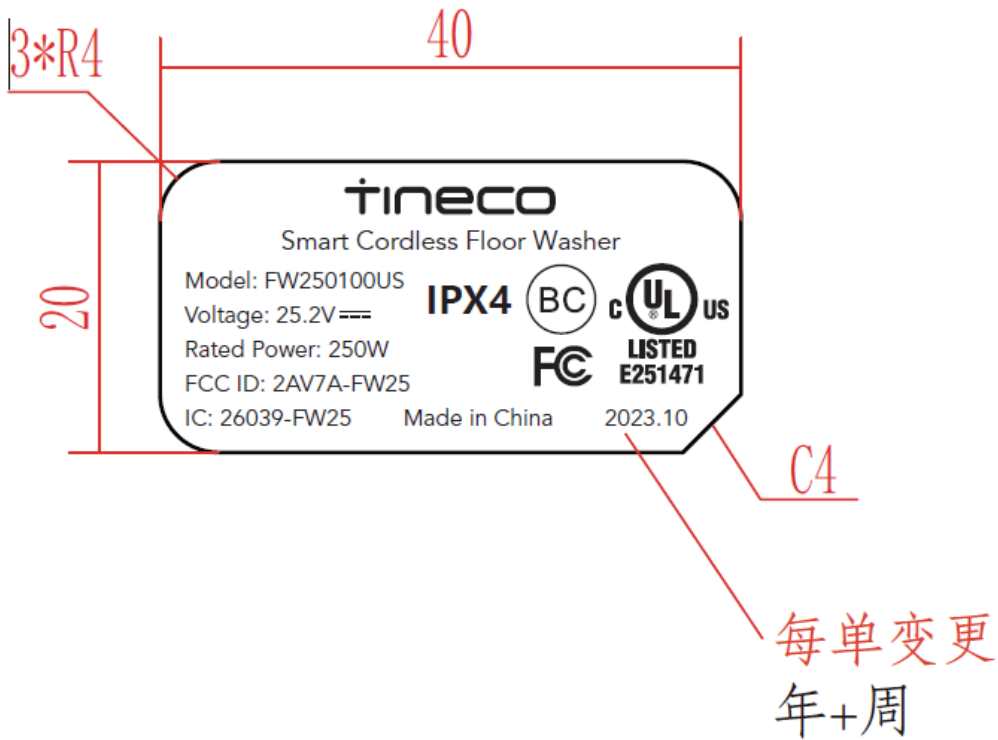

Label location
The label will be permanent paste to the back of the device

Label :

Note: The label will be permanent paste to the back of the device.