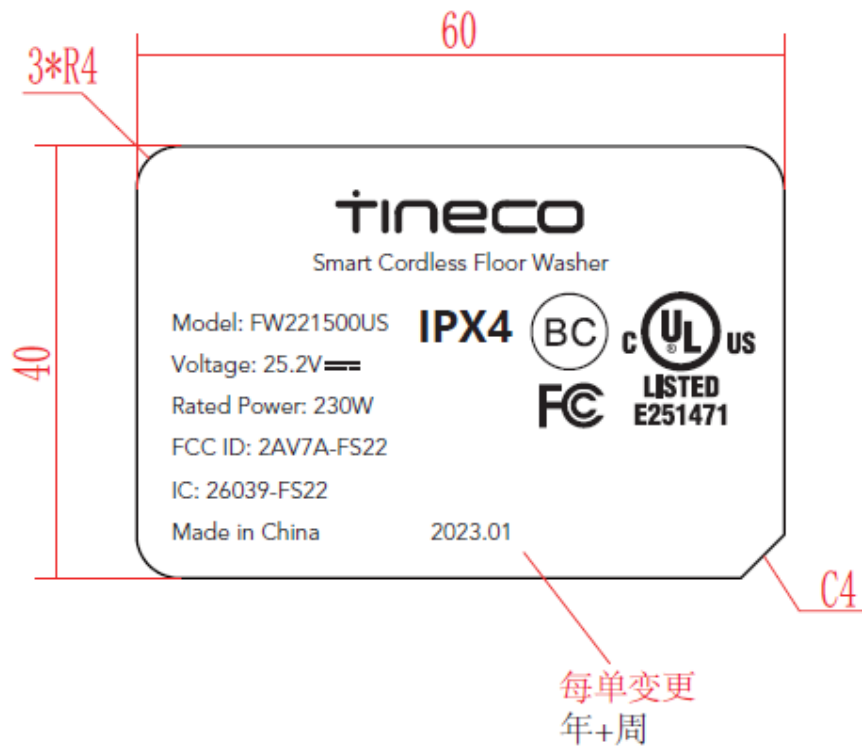

Label location
The label will be permanent paste to the back of the device

Label :

Note: The label will be permanent paste to the back of the device.