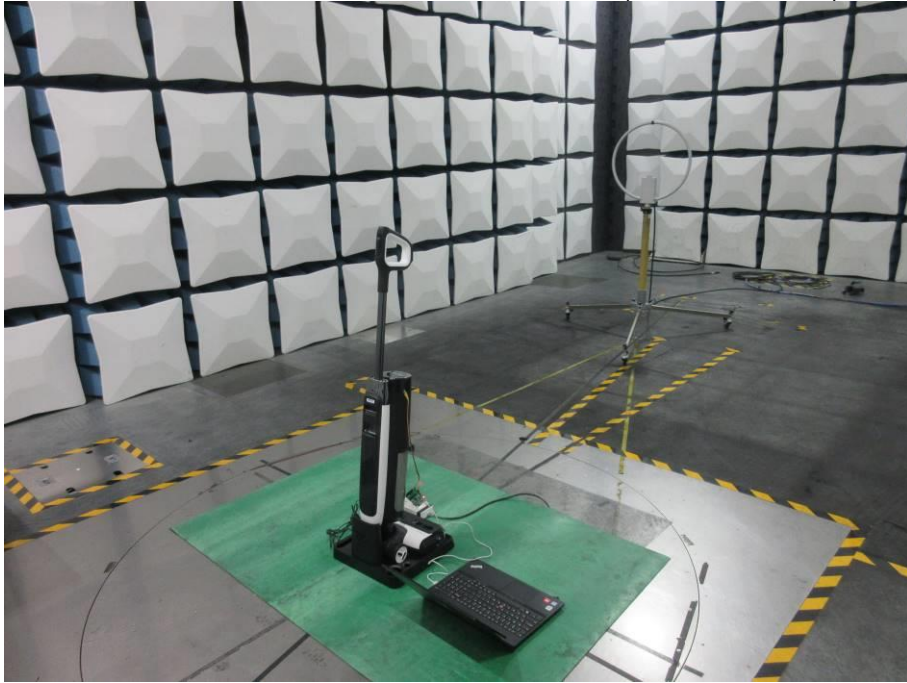

Appendix III

Setup Photographs

RADIATED RF MEASUREMENT SETUP (9kHz ~ 30 MHz)

RADIATED RF MEASUREMENT SETUP (30MHz ~ 1 GHz)

RADIATED RF MEASUREMENT SETUP (ABOVE 1 GHz- X axis)

POWERLINE CONDUCTED EMISSIONS MEASUREMENT SETUP