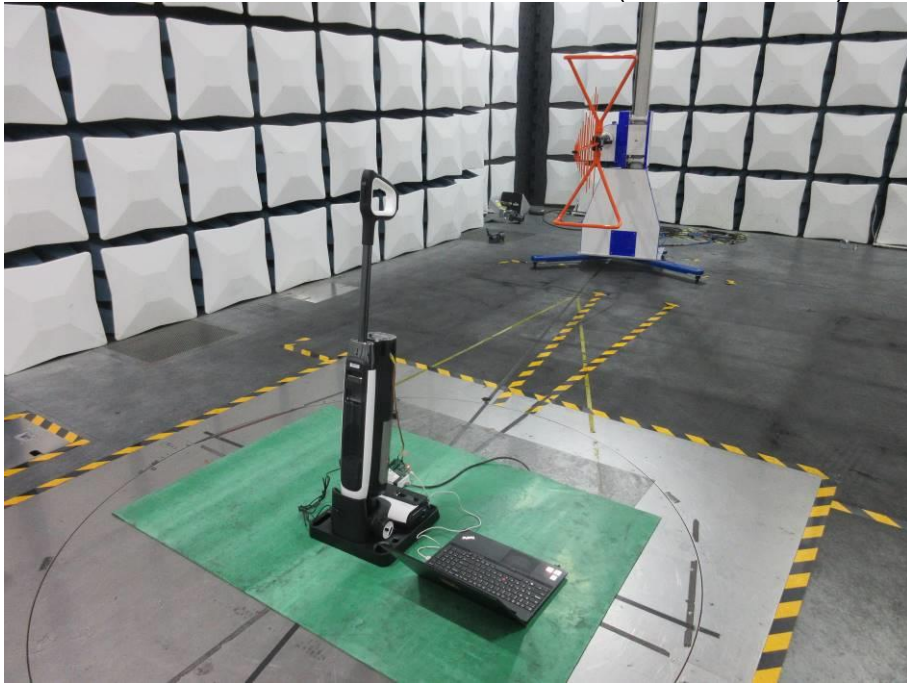

Appendix III

Setup Photographs

RADIATED RF MEASUREMENT SETUP (9kHz ~ 30 MHz)

RADIATED RF MEASUREMENT SETUP (30MHz ~ 1 GHz)

RADIATED RF MEASUREMENT SETUP (ABOVE 1 GHz- X axis)

POWERLINE CONDUCTED EMISSIONS MEASUREMENT SETUP