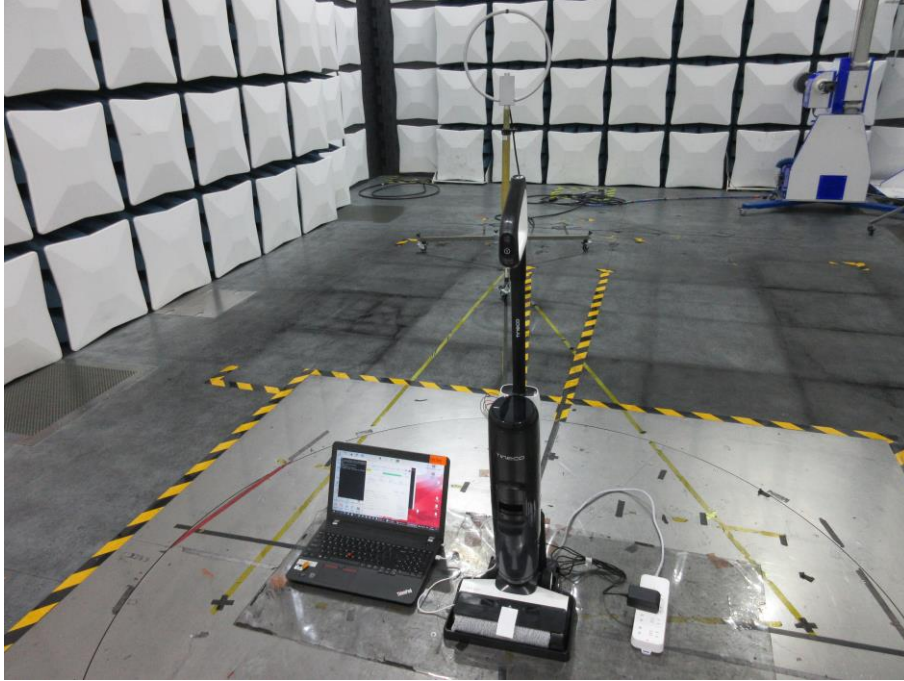

Appendix III

Setup Photographs

RADIATED RF MEASUREMENT SETUP (9KHz ~ 30 MHz)

RADIATED RF MEASUREMENT SETUP (30MHz ~ 1 GHz)

RADIATED RF MEASUREMENT SETUP (ABOVE 1 GHz- X axis)

POWERLINE CONDUCTED EMISSIONS MEASUREMENT SETUP