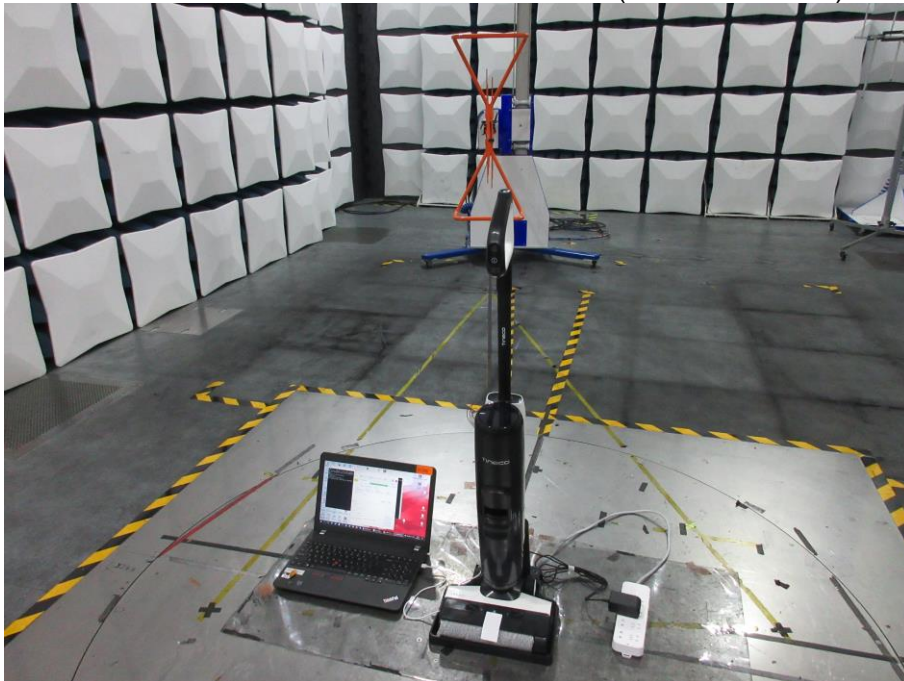

Appendix III

Setup Photographs

RADIATED RF MEASUREMENT SETUP (9KHz ~ 30 MHz)

RADIATED RF MEASUREMENT SETUP (30MHz ~ 1 GHz)

RADIATED RF MEASUREMENT SETUP (ABOVE 1 GHz- X axis)

POWERLINE CONDUCTED EMISSIONS MEASUREMENT SETUP