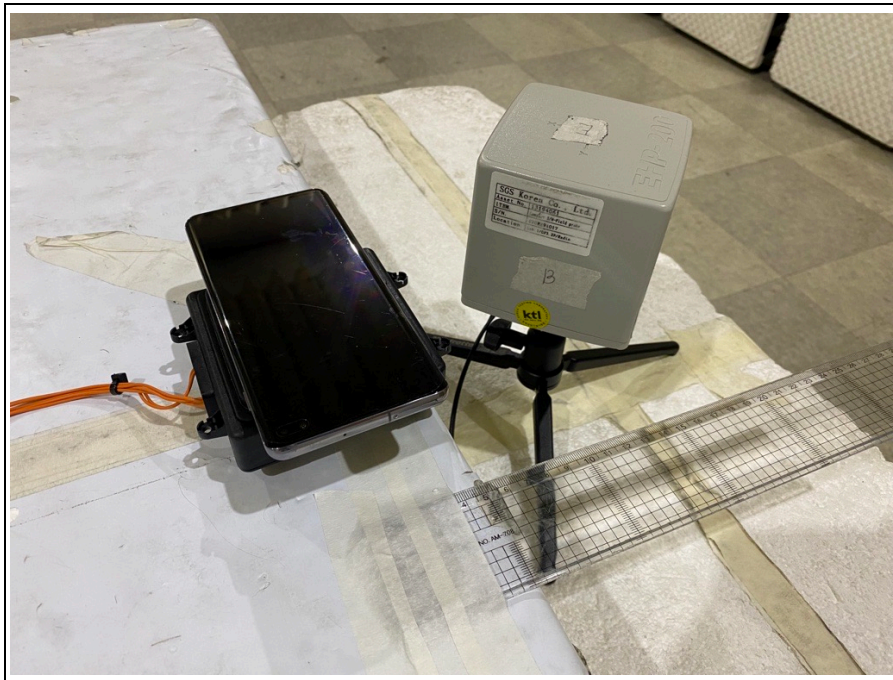

Point E

Point A to B

Model name: NMOK-301W