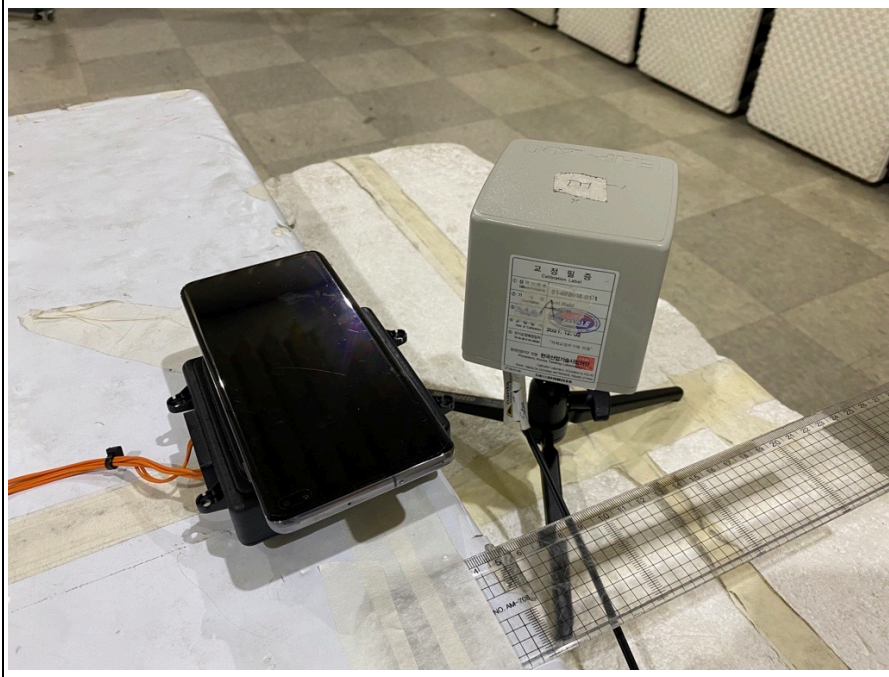

Point D to A

Point A to E

Model name: NMOK-301W