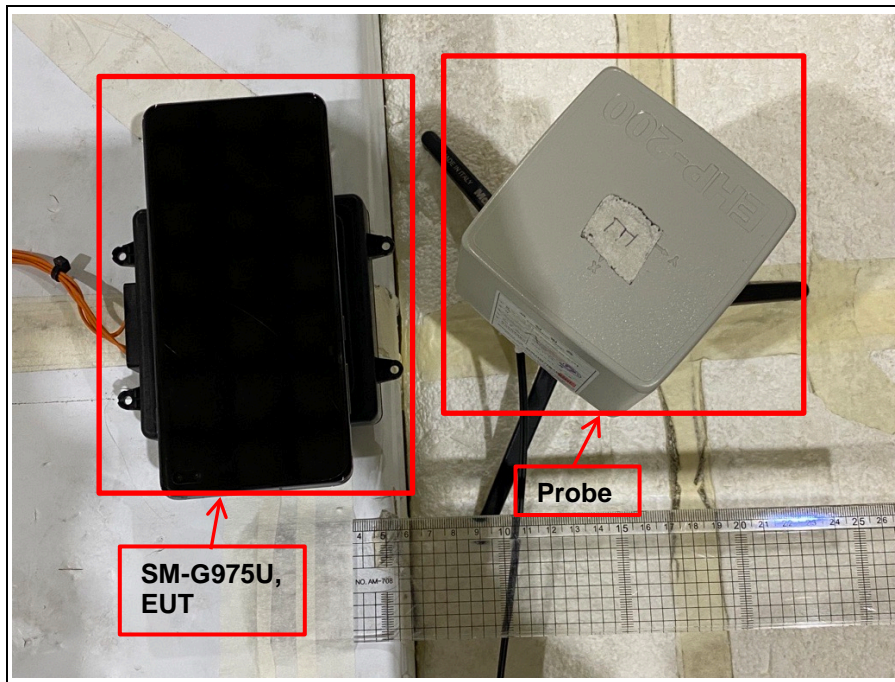

Test setup photo of EUT

1. Photos of Operating Mode (NFC, WPT)

Model name: NMOK-301W

2. Photo of Radiated Spurious Emission Test (9 kHz ~ 30 MHz)

3. Photo of Radiated Spurious Emission Test (30 MHz ~ 1 000 MHz)

Model name: NMOK-301W

4. Photos of MPE Test

Point A

Point B

Model name: NMOK-301W

Point C

Point D

Model name: NMOK-301W

Point E

Point A to B

Model name: NMOK-301W

Point B to C

Point C to D

Point D to A

Point A to E

Model name: NMOK-301W