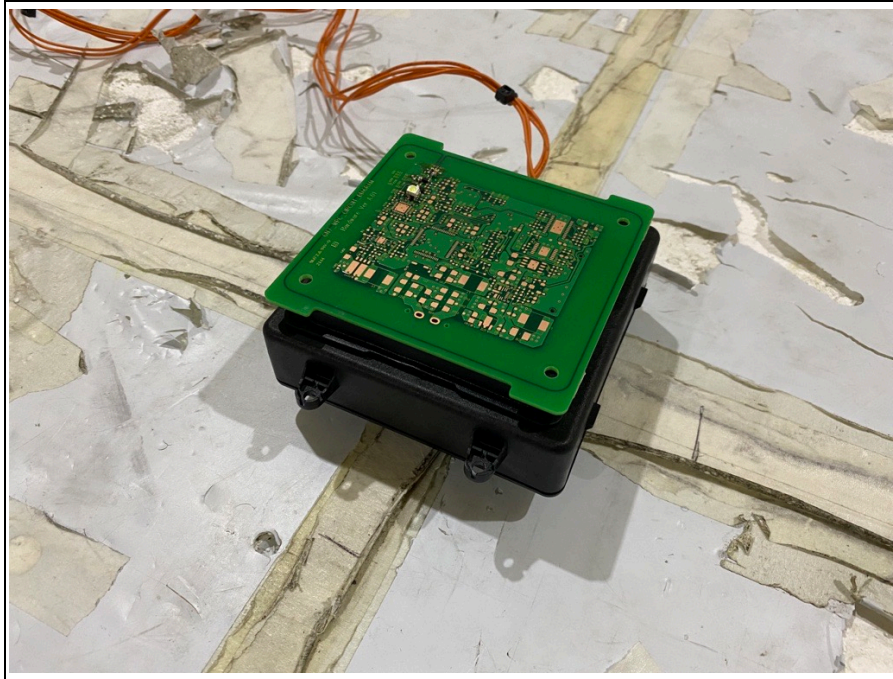

Test setup photo of EUT

1. Photos of Operating Mode (NFC, WPT)

Model name: NMOK-301W

2. Photo of Radiated Spurious Emission Test (9 kHz ~ 30 MHz)

3. Photo of Radiated Spurious Emission Test (30 MHz ~ 1 000 MHz)

Model name: NMOK-301W

4. Photos of MPE Test

Point A

Point B

Model name: NMOK-301W

Point C

Point D

Model name: NMOK-301W

Point E

Point A to B

Model name: NMOK-301W

Point B to C

Point C to D

Point D to A

Point A to E

Model name: NMOK-301W

Point B to E

Point C to E

Model name: NMOK-301W

Point D to E

Model name: NMOK-301W