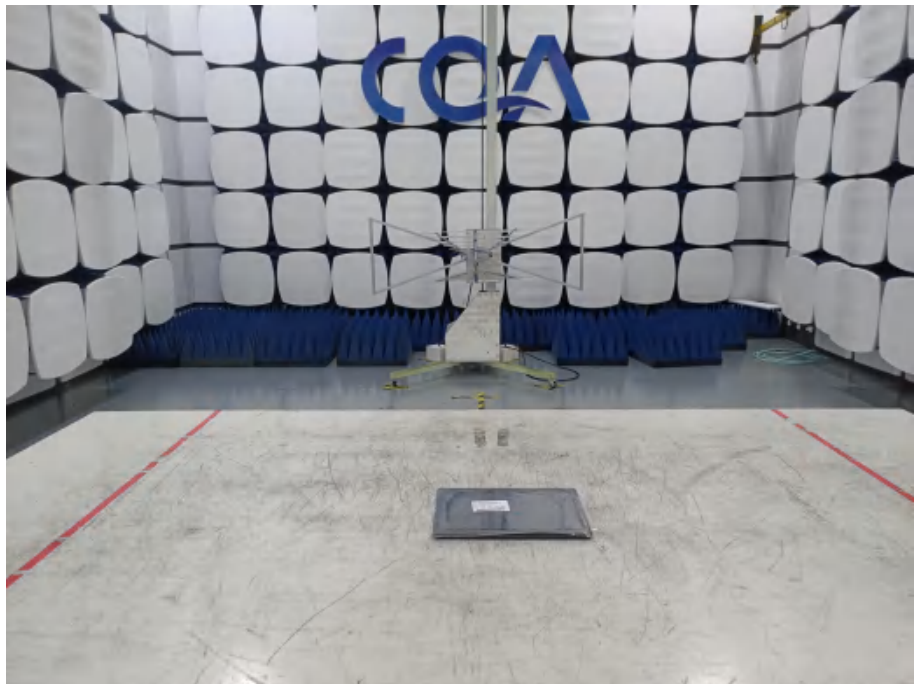

9kHz~30MHz:

30MHz~1GHz:

Above 1GHz:

Conducted emission Test Setup

Above 1GHz: