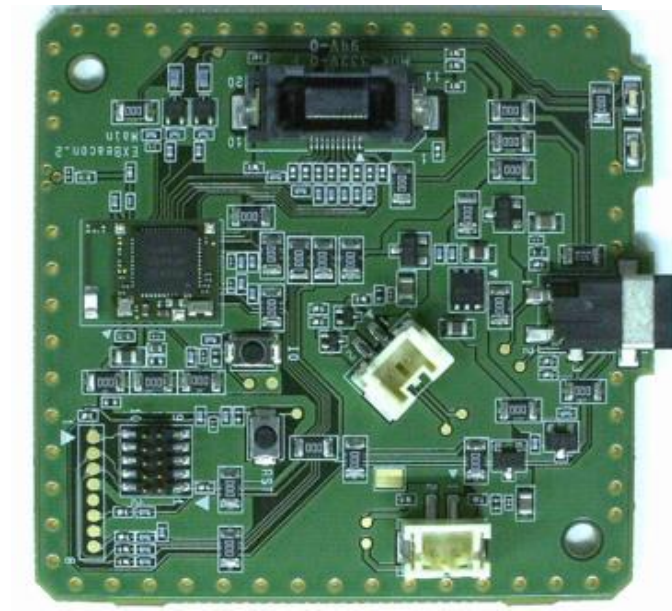

Control No. HD-AD- (1/1)	Title Internal Photo	APPROVED	CHECKED	DRAWN	DESIGNED

Model Name : EYWHANAWZ

Upper Side

Lower Side