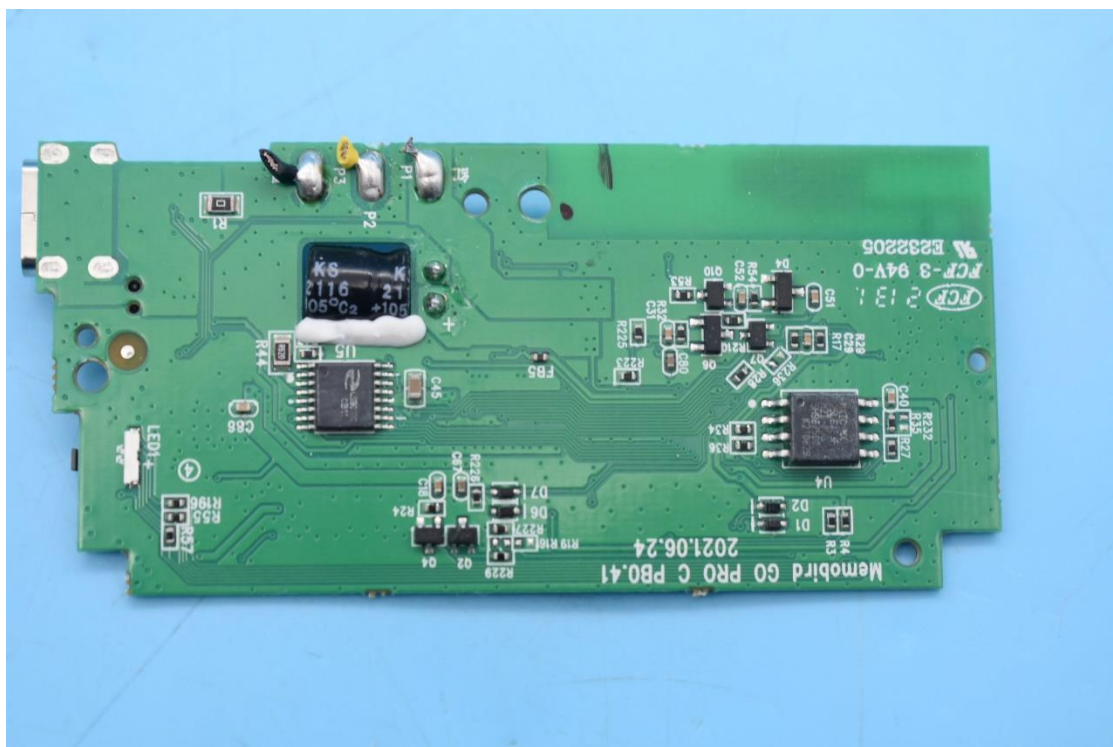

FCC ID:2AV6G-YDO022

Internal Photos

1. EUT uncover view

2. Antenna view