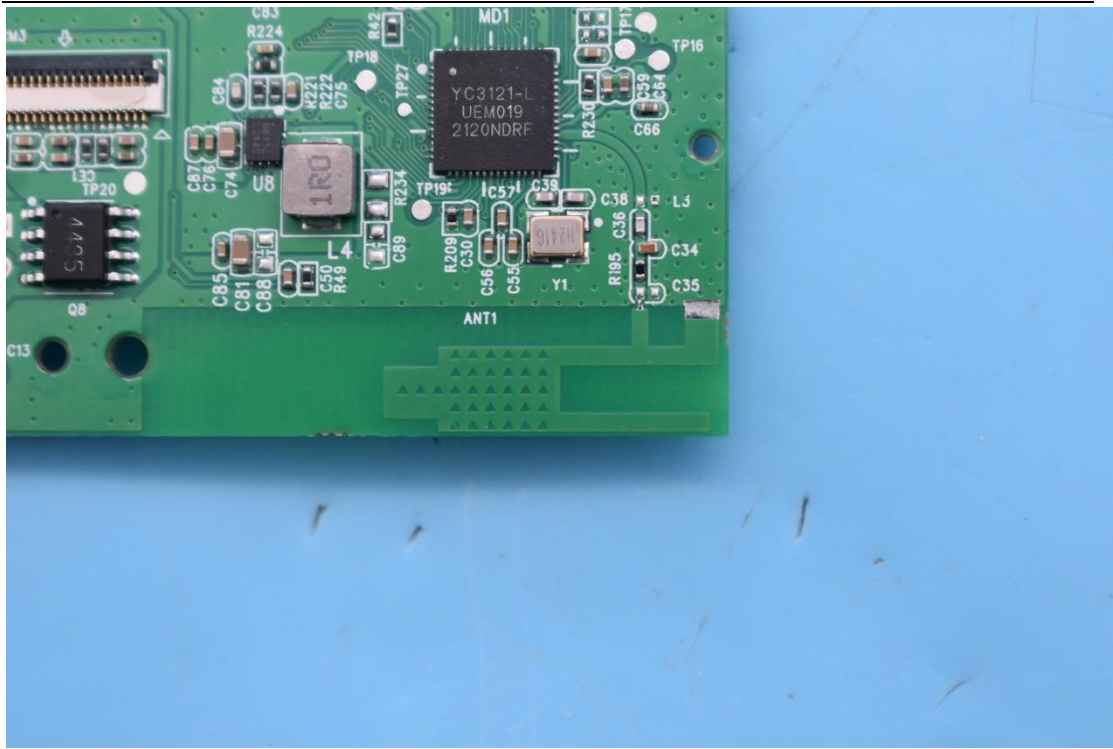

FCC ID:2AV6G-YDO022

Internal Photos

1. EUT uncover view

2. Antenna view