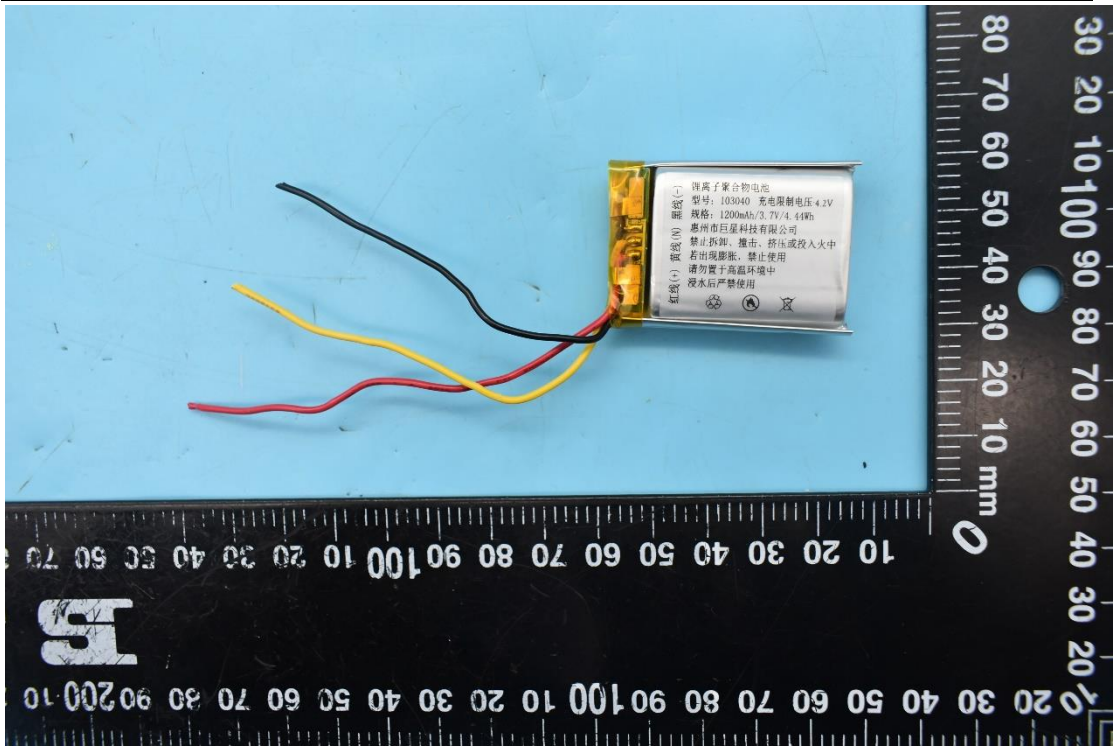

FCC ID:2AV6G-YDO022

Internal Photos

1. EUT uncover view

2. Antenna view