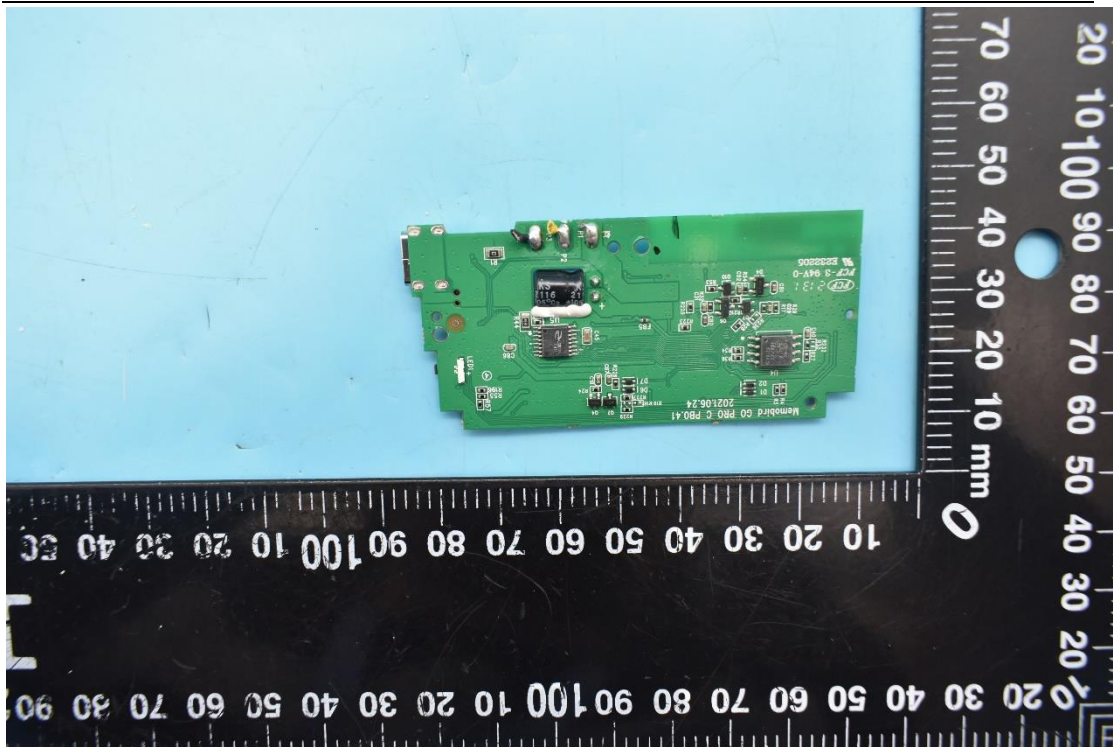

FCC ID:2AV6G-YDO022

Internal Photos

1. EUT uncover view

2. Antenna view