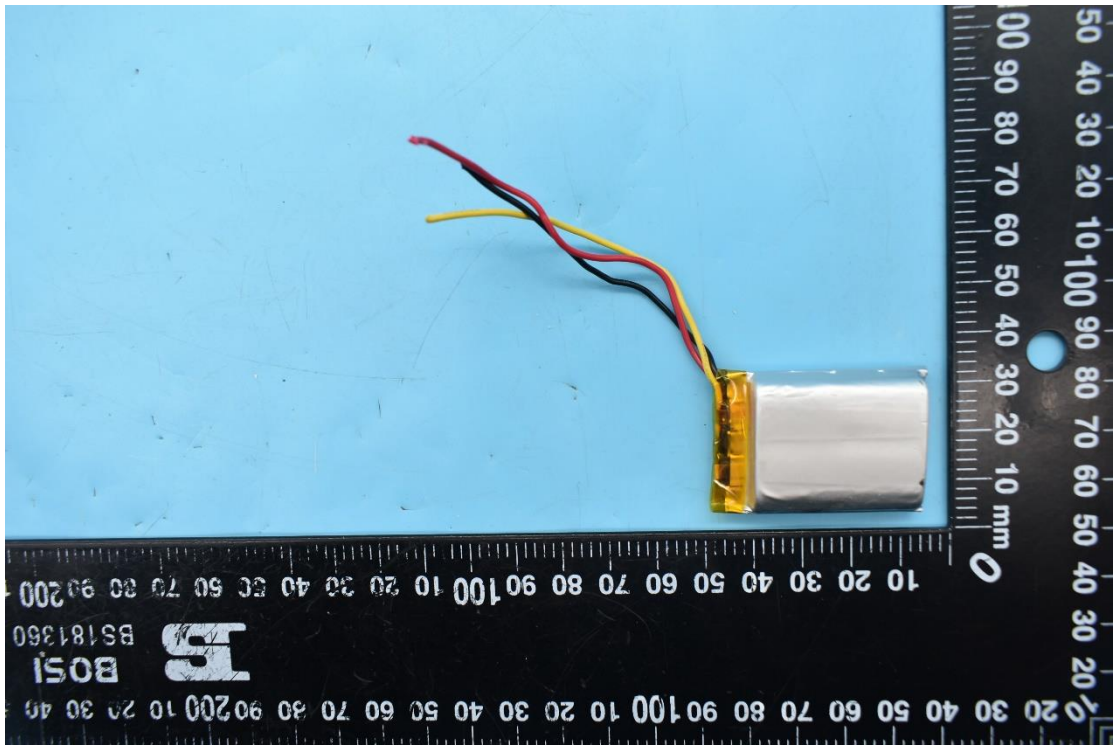

FCC ID:2AV6G-YDO022

Internal Photos

1. EUT uncover view

2. Antenna view