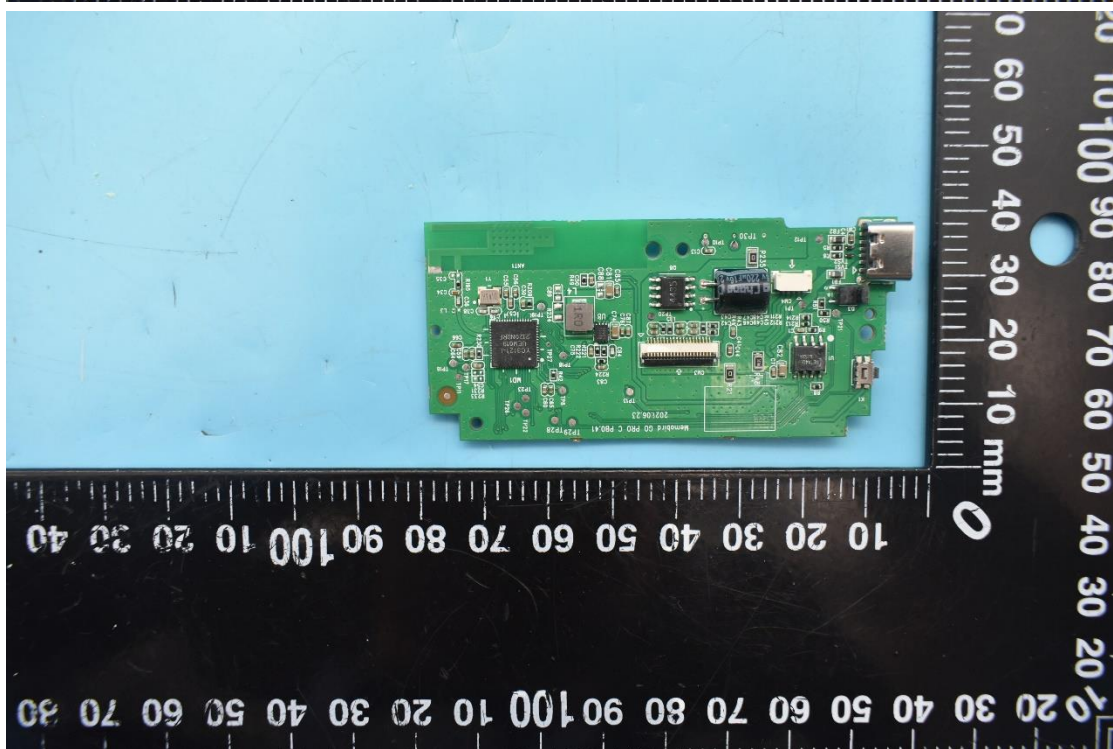

FCC ID:2AV6G-YDO022

Internal Photos

1. EUT uncover view

2. Antenna view