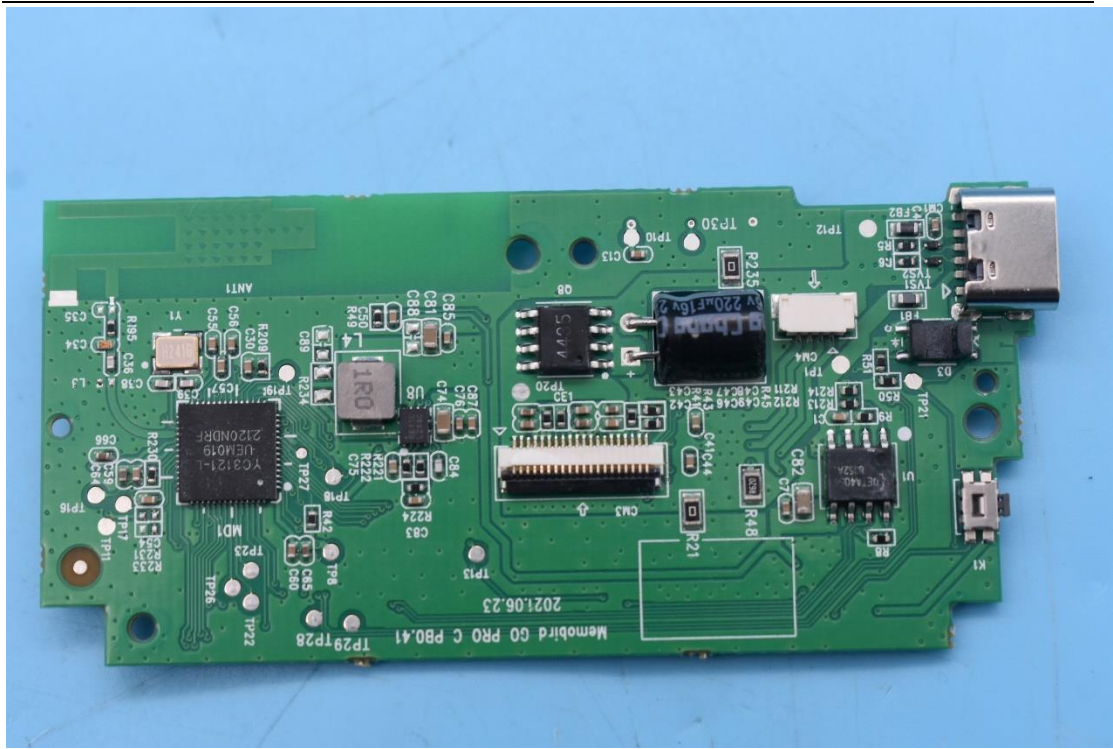

FCC ID:2AV6G-YDO022

Internal Photos

1. EUT uncover view

2. Antenna view