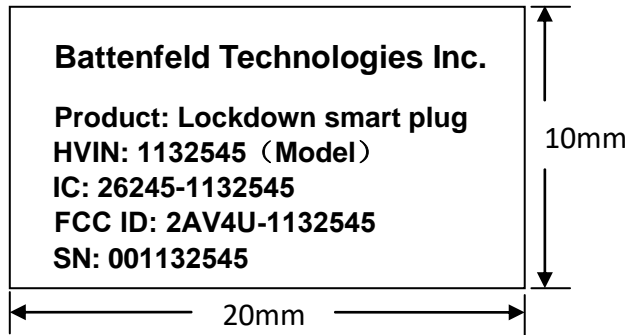

Label: Lockdown smart plug

Location: