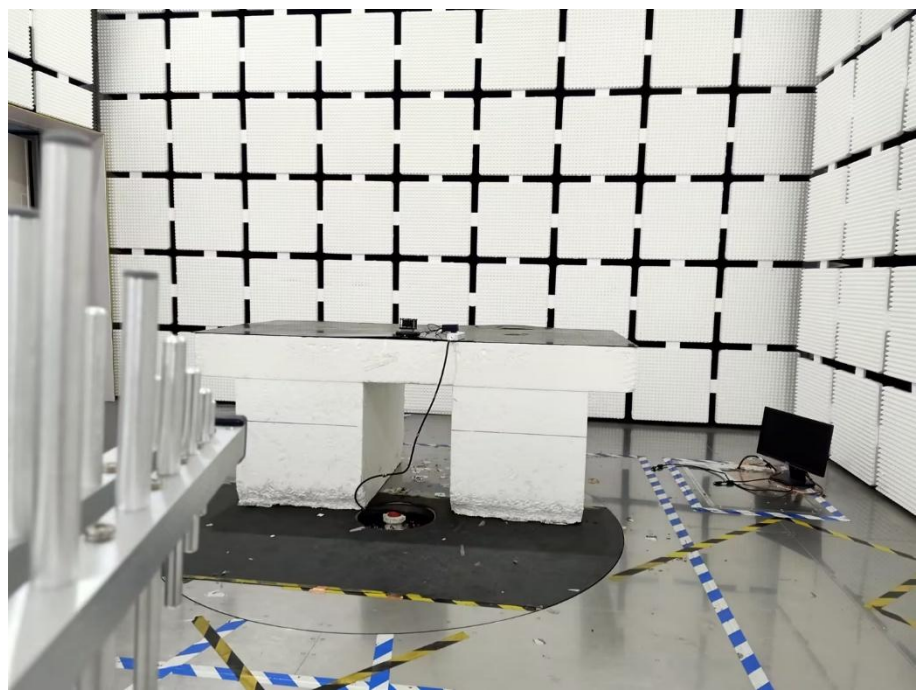

EXHIBIT 4 - TEST SETUP PHOTOGRAPHS

Conducted Emission Test Setup

Radiation Emission Test Setup (Below 30MHz)

**Radiation Emission Test
Setup (30MHz to 1GHz)**

******* END OF REPORT *******