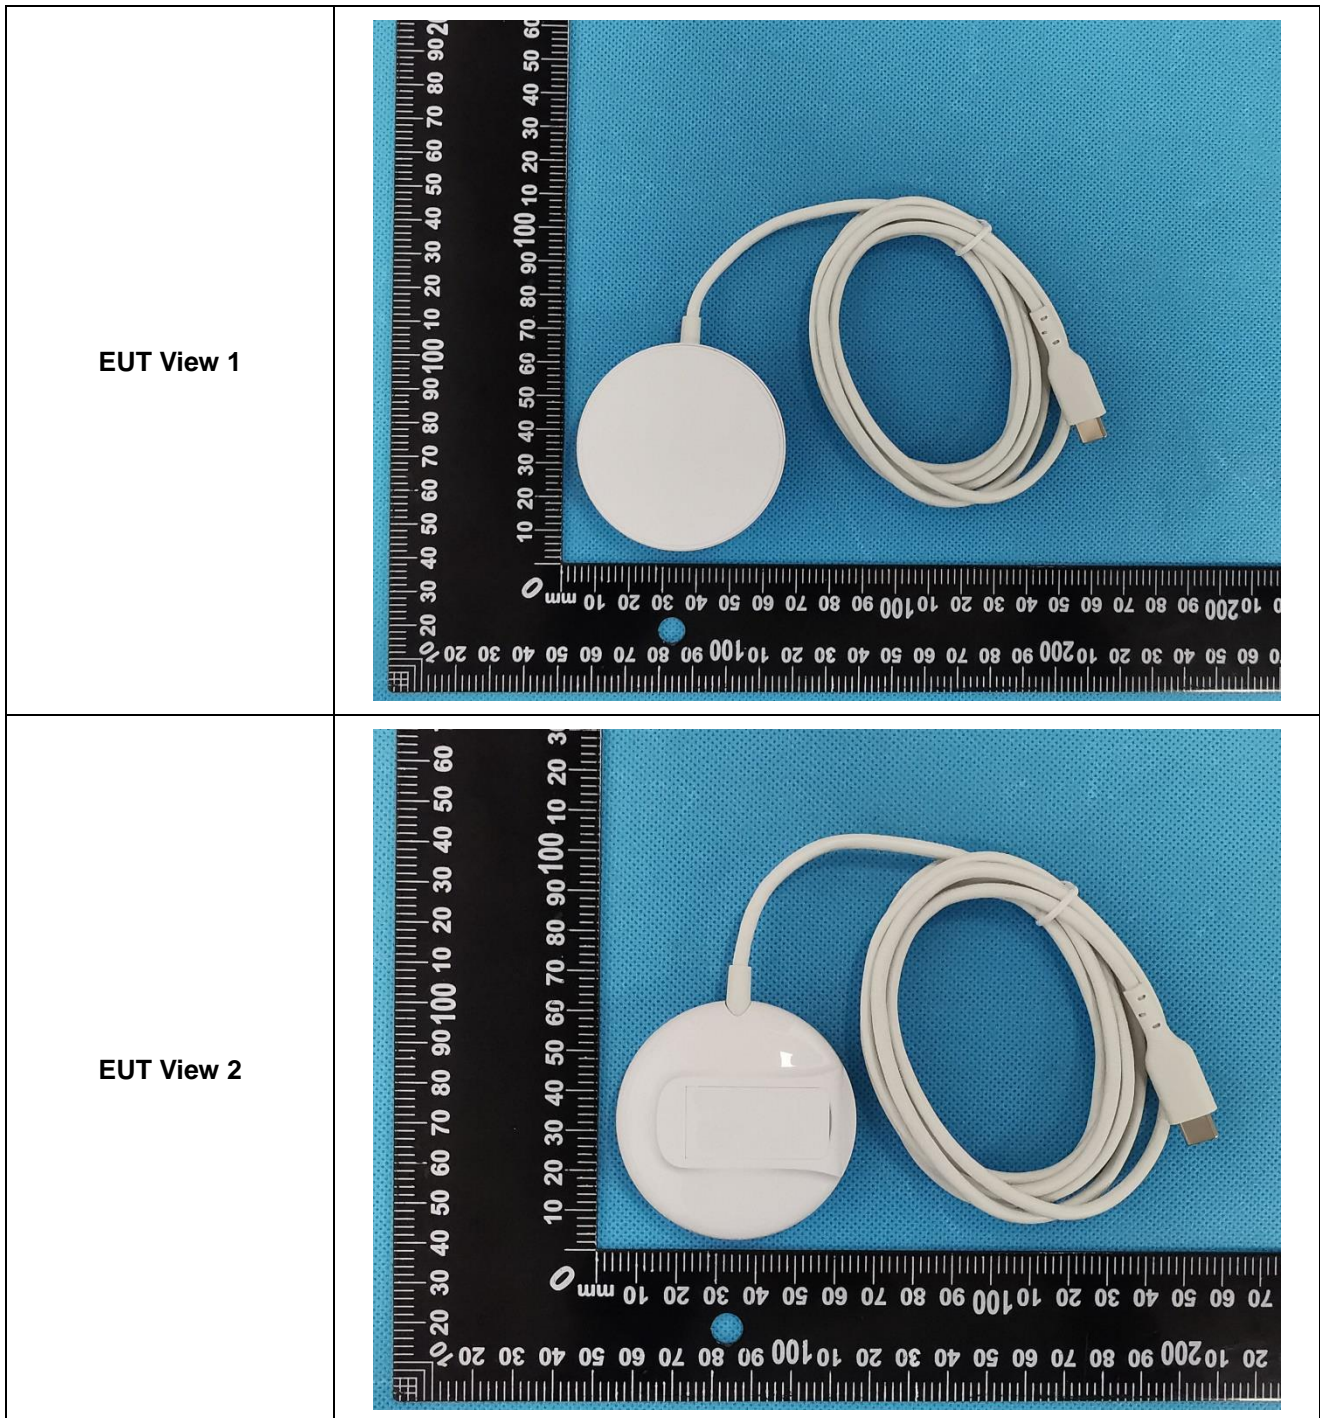

EXHIBIT 2 - EUT EXTERNAL PHOTOGRAPHS

<p>EUT View 3</p>	
<p>EUT View 4</p>	

<p>EUT View 5</p>	 A photograph showing a white, circular, flat electronic device with a white cable attached. The cable is coiled to the right of the device. A black ruler with white markings is placed horizontally below the device for scale. The background is a blue textured surface.
<p>EUT View 6</p>	 A photograph showing the same white, circular, flat electronic device with a white cable attached. In this view, the cable is coiled to the left of the device. A black ruler with white markings is placed horizontally below the device for scale. The background is a blue textured surface.