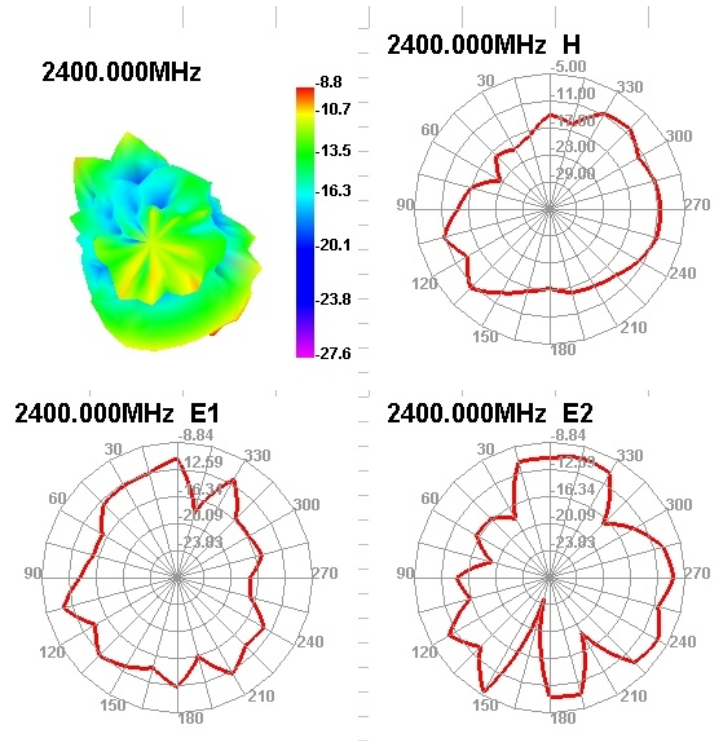

1. Product Overview & Dimension

2. Test Result

2.1 VSWR

Frequency (MHz)	2400	2450	2500
VSWR	4.08	3.32	2.69

2. Test Result

2.2 SMISH

Frequency (MHz)	2400	2450	2500
SMISH	13.39	15.20	18.68

2. Test Result

2.3 GAIN & Efficiency

Frequency(MHz)	Efficiency (%)	Average GAIN(dB)	Peak GAIN (dBi)
2400	4.33	-13.64	-8.84
2450	5.26	-12.79	-6.67
2500	5.96	-12.25	-6.17

2. Test Result

2.4_3D DATE

2. Test Result