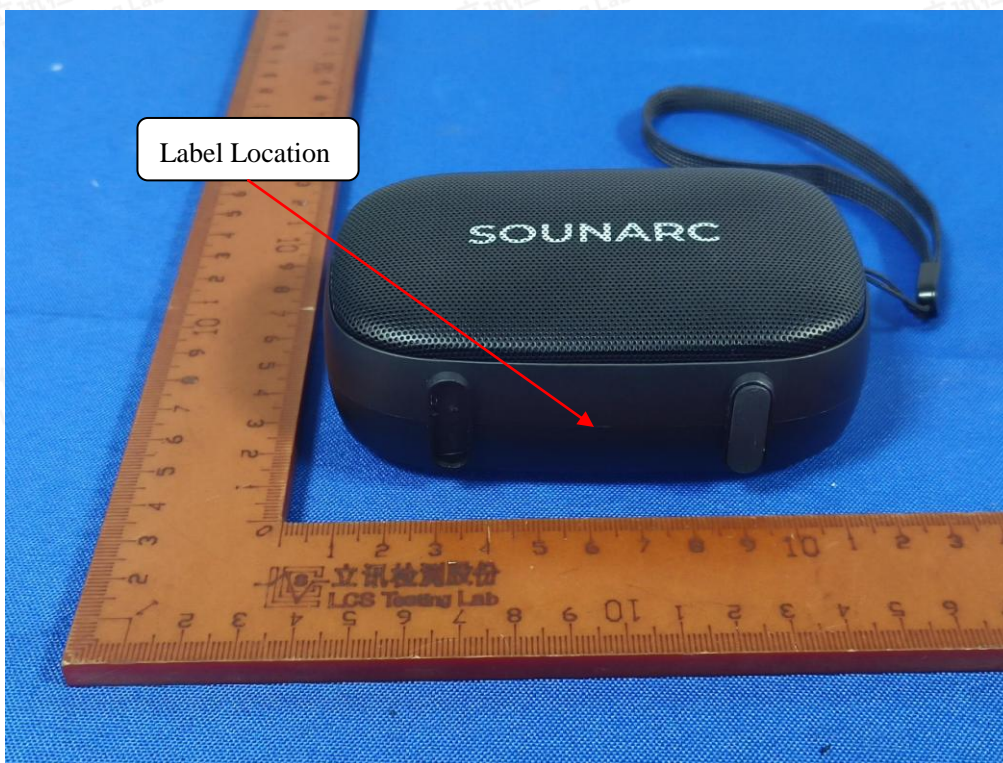

LABEL AND LOCATION

**Portable speaker**  
**Model: P1**  
**FCC ID: 2AV3Z-P1**

(Size: L 4.0cm x 2.0cm)

Label Location