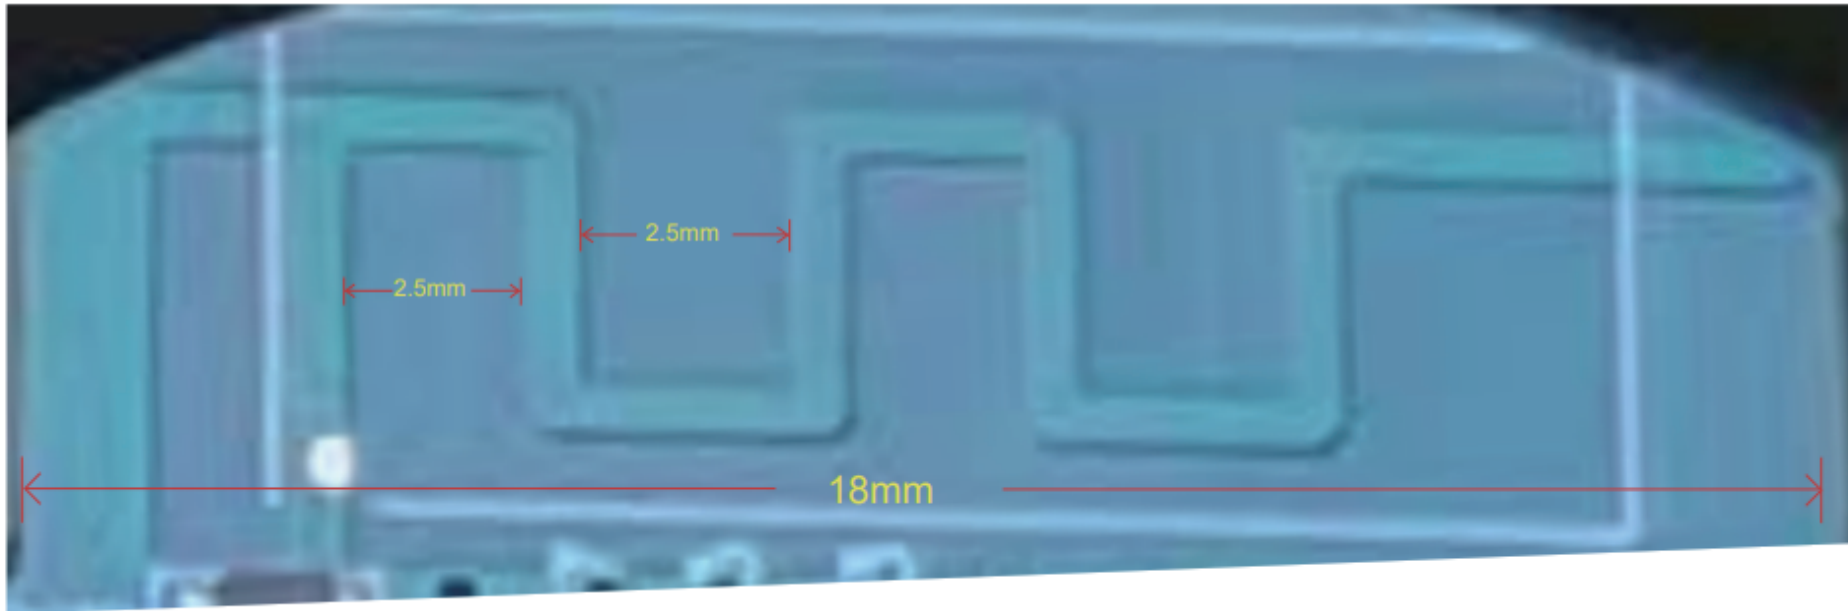

1. Product Overview & Dimension

NowGo International Co.,Ltd

Warehouse 101H, No. 49 Wuhe Avenue, Wuhe Community, Bantian Street, Longgang District, Shenzhen

2. Test Result

2.4 3D DATE

NowGo International Co.,Ltd