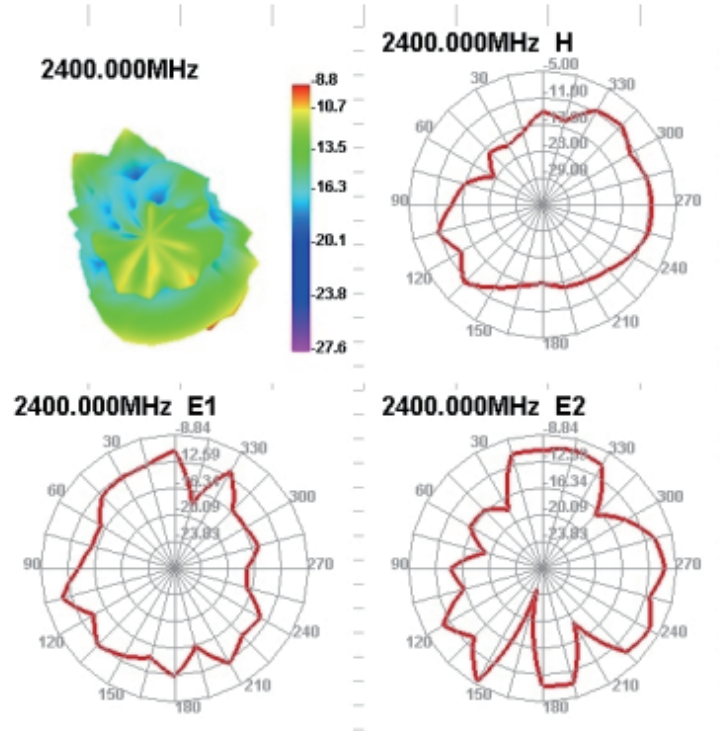

1. Product Overview & Dimension

NowGo International Co.,Ltd

Warehouse 101H, No. 49 Wuhe Avenue, Wuhe Community, Bantian Street, Longgang District, Shenzhen

2. Test Result

2.4 3D DATE

NowGo International Co.,Ltd