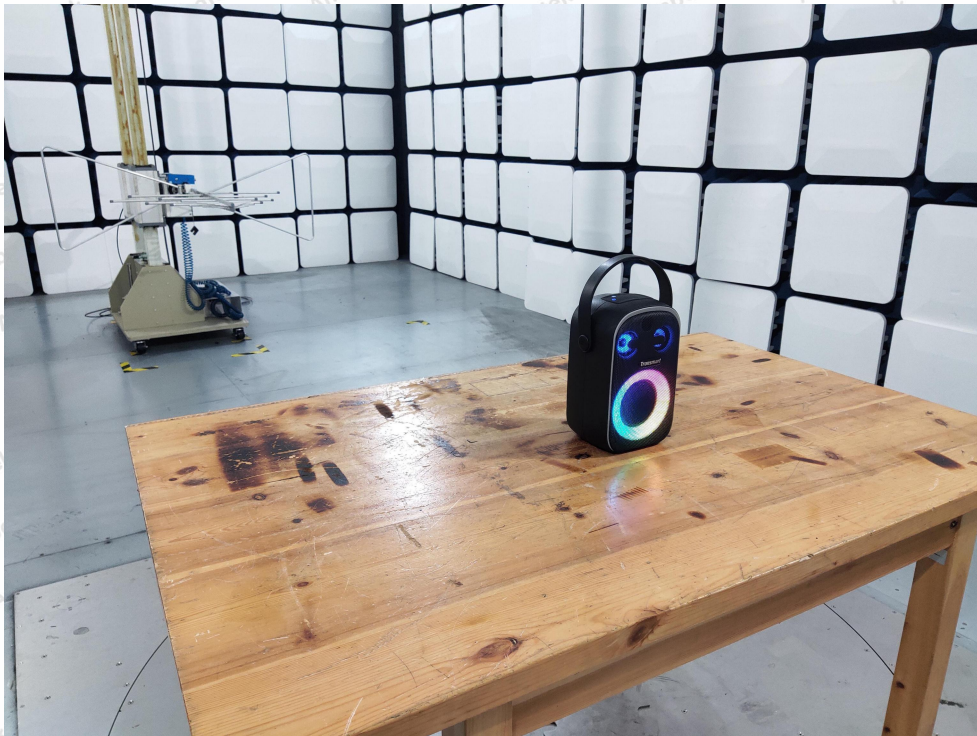

Test Setup Photograph

Photo of Conducted Emission Measurement

Photo of Radiation Emission Test

Anbotek

Product Safety

Shenzhen Anbotek Compliance Laboratory Limited

Address: 1/F., Building D, Sogood Science and Technology Park, Sanwei Community, Hangcheng Street, Bao'an District, Shenzhen, Guangdong, China.
Tel: (86) 0755-26066440 Fax: (86) 0755-26014772 Email: service@anbotek.com