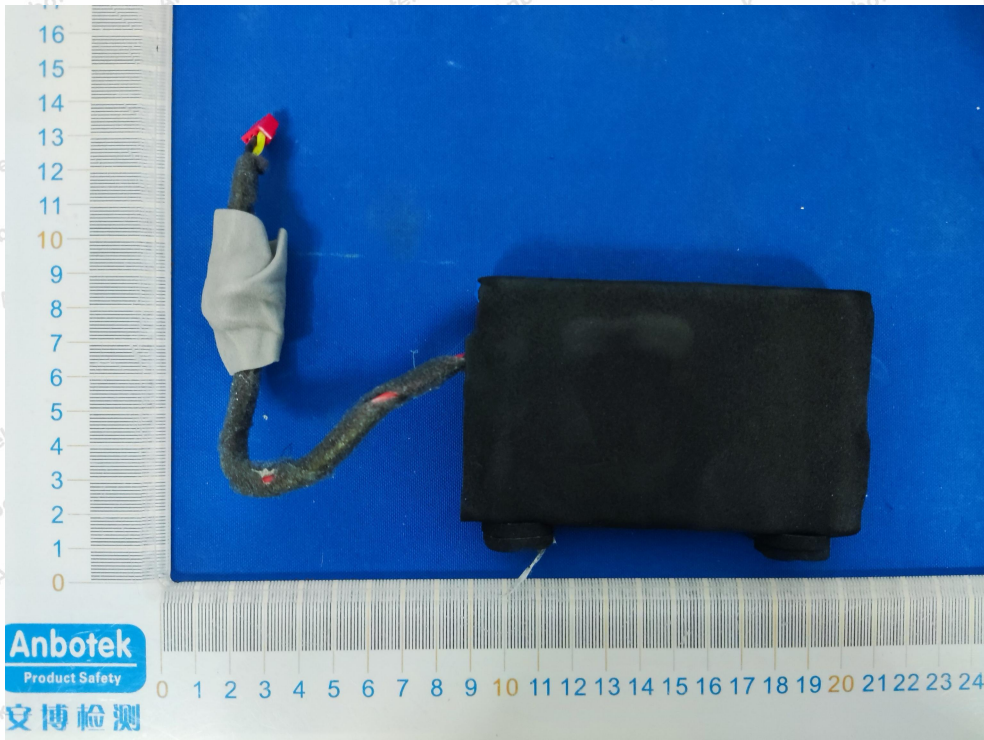

Internal Photograph

Shenzhen Anbotek Compliance Laboratory Limited

Address: 1/F., Building D, Sogood Science and Technology Park, Sanwei Community, Hangcheng Street, Bao'an District, Shenzhen, Guangdong, China.
Tel: (86) 0755-26066440 Fax: (86) 0755-26014772 Email: service@anbotek.com