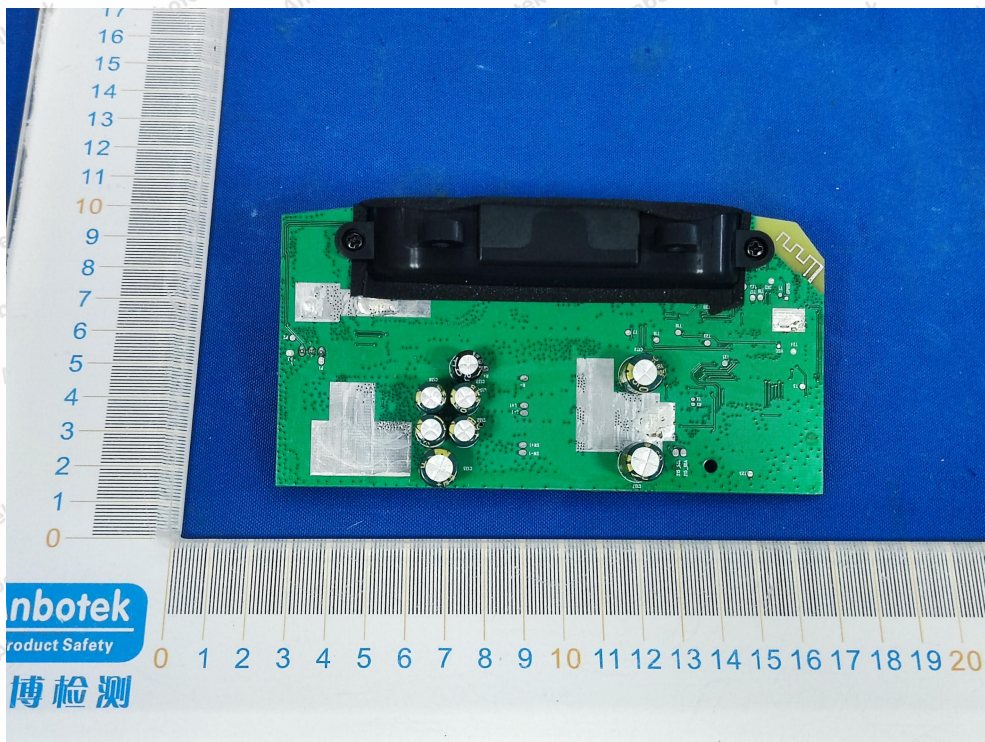

Shenzhen Anbotek Compliance Laboratory Limited

Address: 1/F., Building D, Sogood Science and Technology Park, Sanwei Community, Hangcheng Street, Bao'an District, Shenzhen, Guangdong, China.
Tel: (86) 0755-26066440 Fax: (86) 0755-26014772 Email: service@anbotek.com

Code: AB-RF-05-b

Hotline
400-003-0500
www.anbotek.com.cn