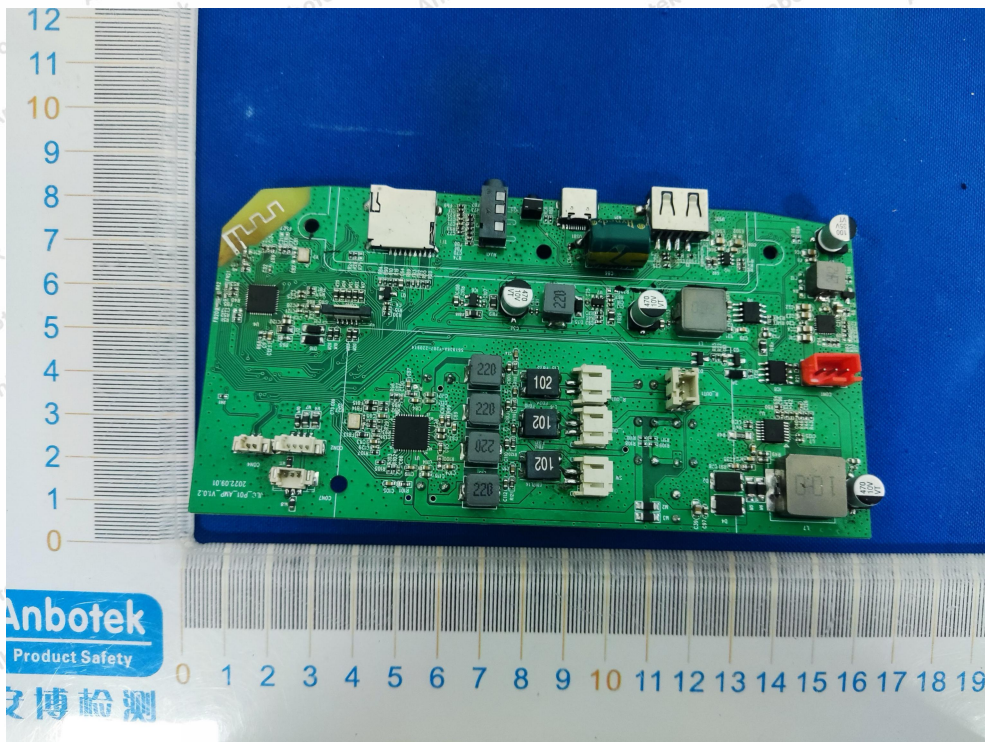

Shenzhen Anbotek Compliance Laboratory Limited

Address: 1/F., Building D, Sogood Science and Technology Park, Sanwei Community, Hangcheng Street, Bao'an District, Shenzhen, Guangdong, China.
Tel: (86) 0755-26066440 Fax: (86) 0755-26014772 Email: service@anbotek.com

Code: AB-RF-05-b

Hotline
400-003-0500
www.anbotek.com.cn