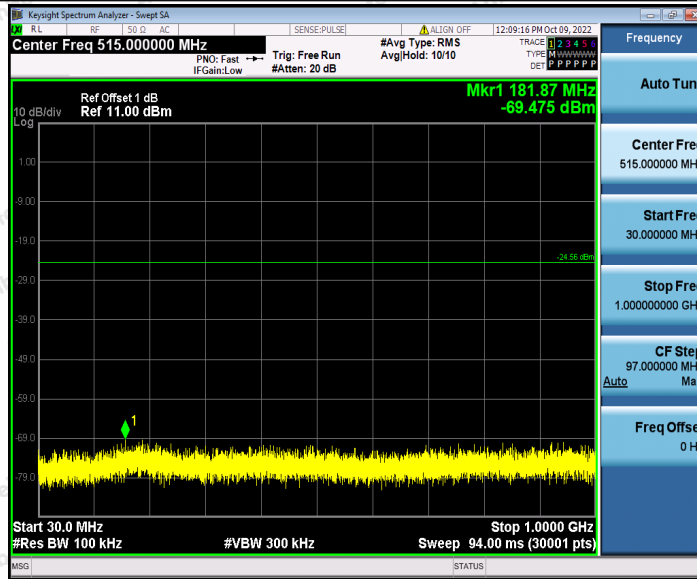

DH5_Ant1_2480_1000~26500