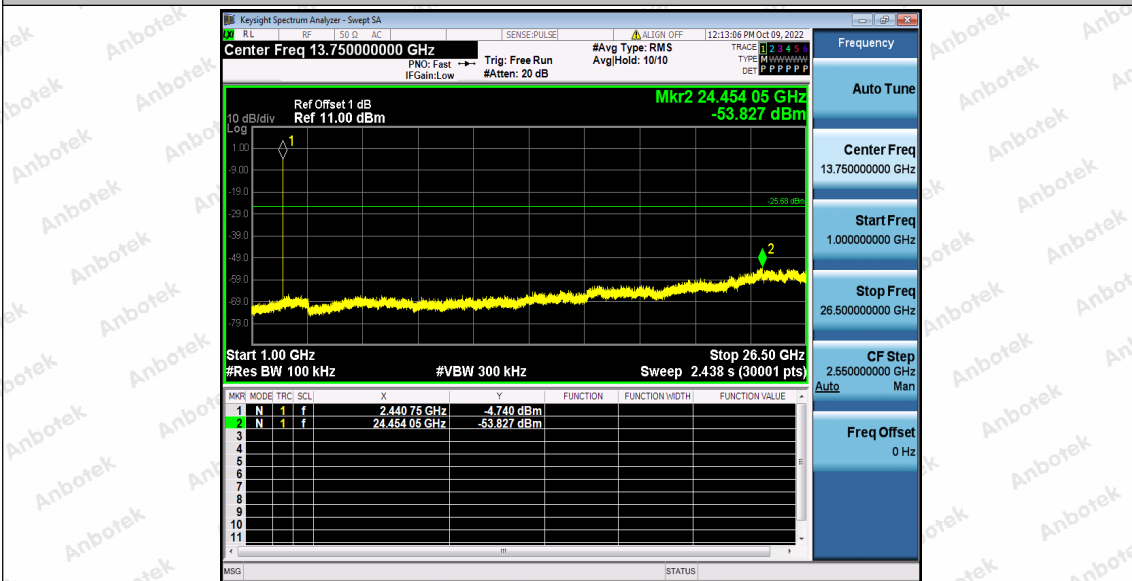

Shenzhen Anbotek Compliance Laboratory Limited

Address: 1/F., Building D, Sogood Science and Technology Park, Sanwei Community, Hangcheng Street, Bao'an District, Shenzhen, Guangdong, China.
Tel: (86) 0755-26066440 Fax: (86) 0755-26014772 Email: service@anbotek.com

Hotline 400-003-0500
www.anbotek.com.cn