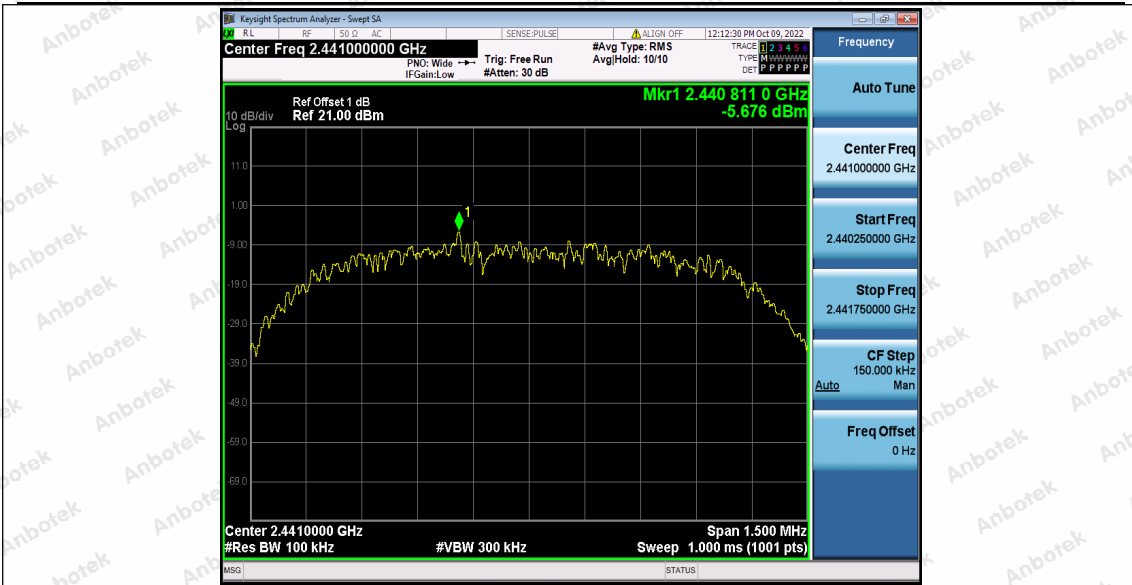

2DH5_Ant1_2441_30~1000