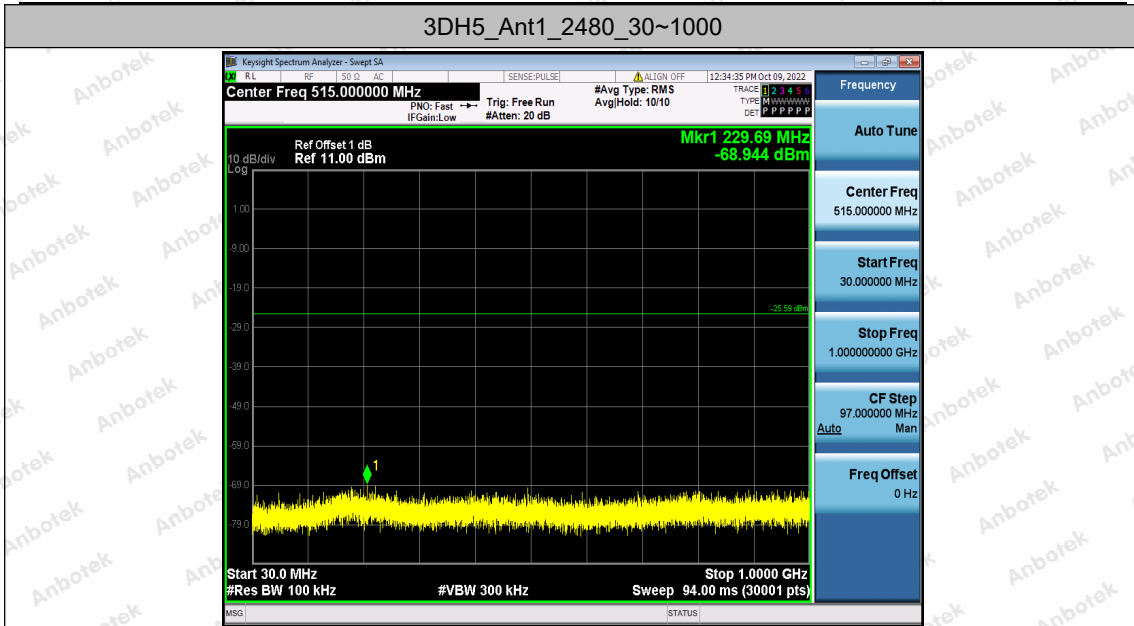

Shenzhen Anbotek Compliance Laboratory Limited

Address: 1/F., Building D, Sogood Science and Technology Park, Sanwei Community, Hangcheng Street, Bao'an District, Shenzhen, Guangdong, China.
Tel: (86) 0755-26066440 Fax: (86) 0755-26014772 Email: service@anbotek.com

Hotline 400-003-0500
www.anbotek.com.cn