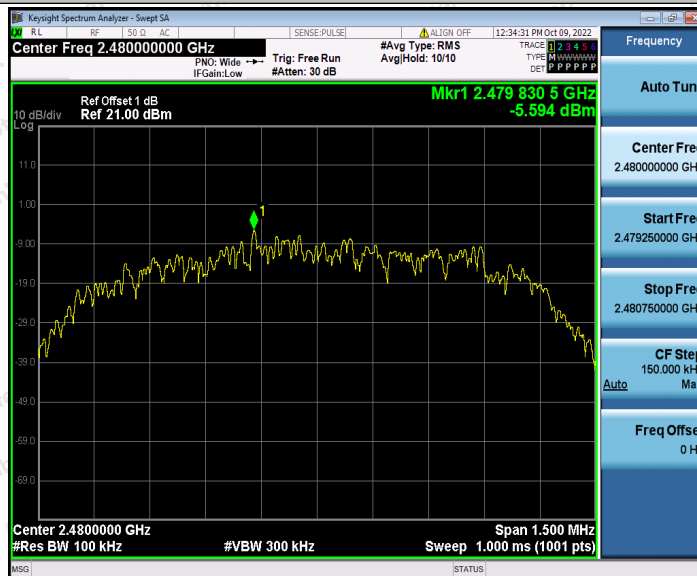

Shenzhen Anbotek Compliance Laboratory Limited

Address: 1/F., Building D, Sogood Science and Technology Park, Sanwei Community, Hangcheng Street, Bao'an District, Shenzhen, Guangdong, China.
Tel: (86) 0755-26066440 Fax: (86) 0755-26014772 Email: service@anbotek.com

Hotline 400-003-0500
www.anbotek.com.cn