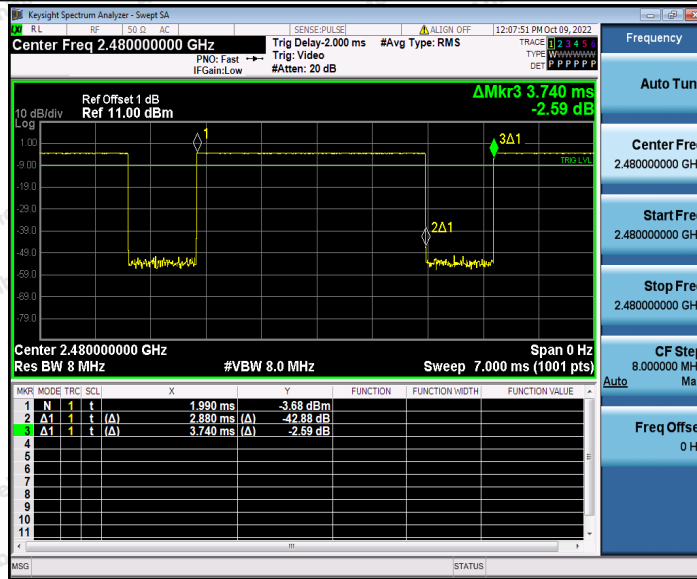

2DH5_Ant1_2402