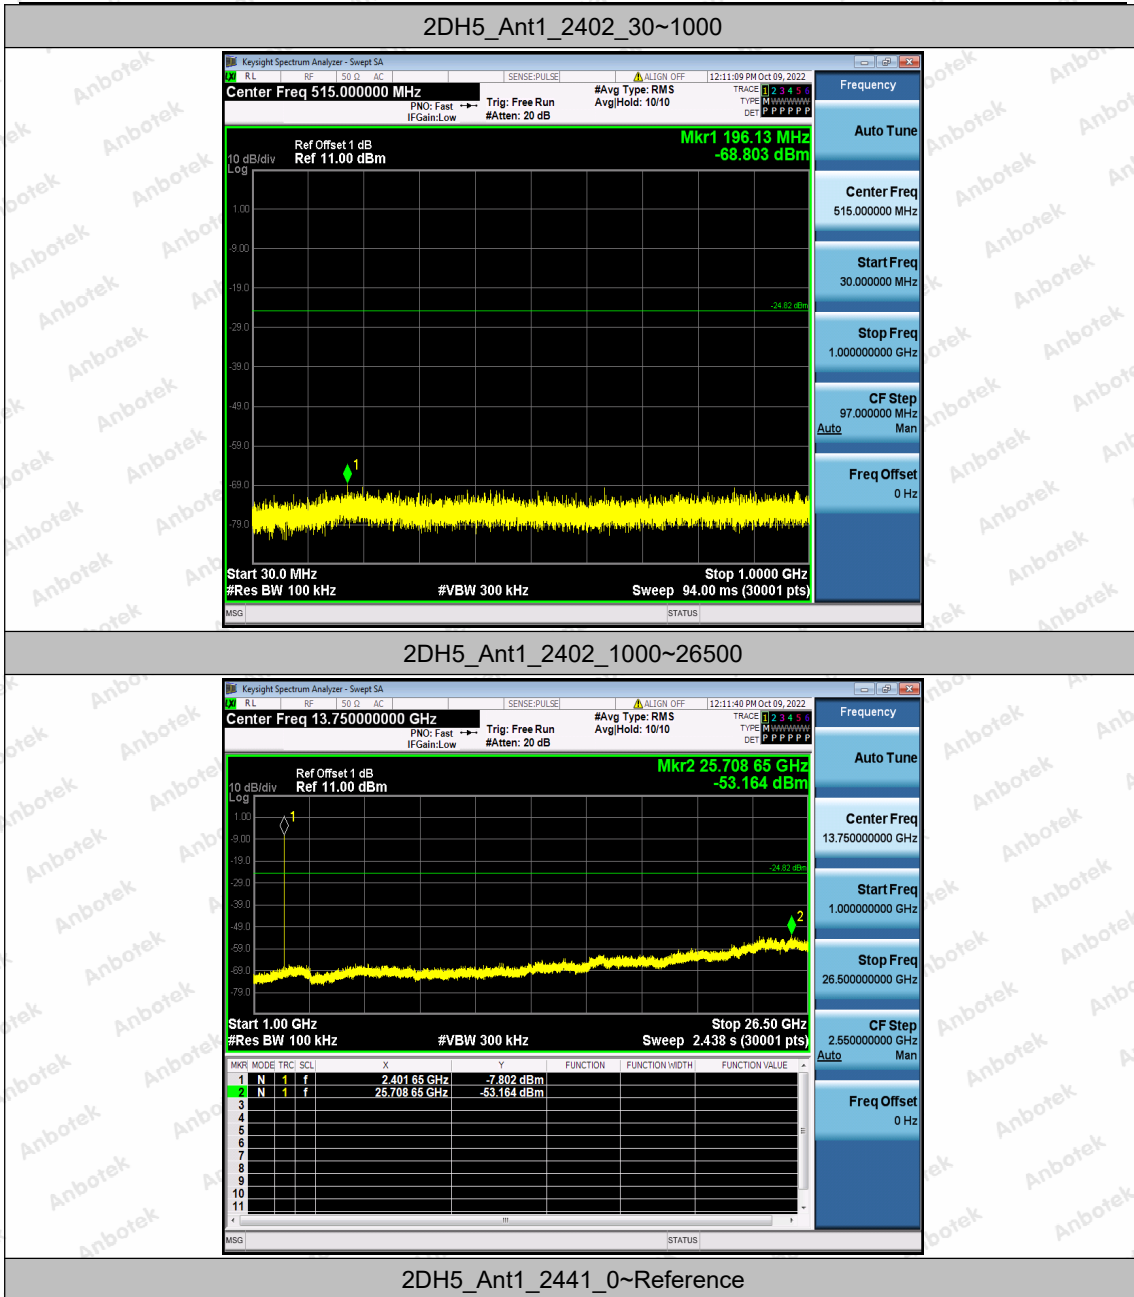

Shenzhen Anbotek Compliance Laboratory Limited

Address: 1/F., Building D, Sogood Science and Technology Park, Sanwei Community, Hangcheng Street, Bao'an District, Shenzhen, Guangdong, China.
Tel: (86) 0755-26066440 Fax: (86) 0755-26014772 Email: service@anbotek.com

Hotline
400-003-0500
www.anbotek.com.cn