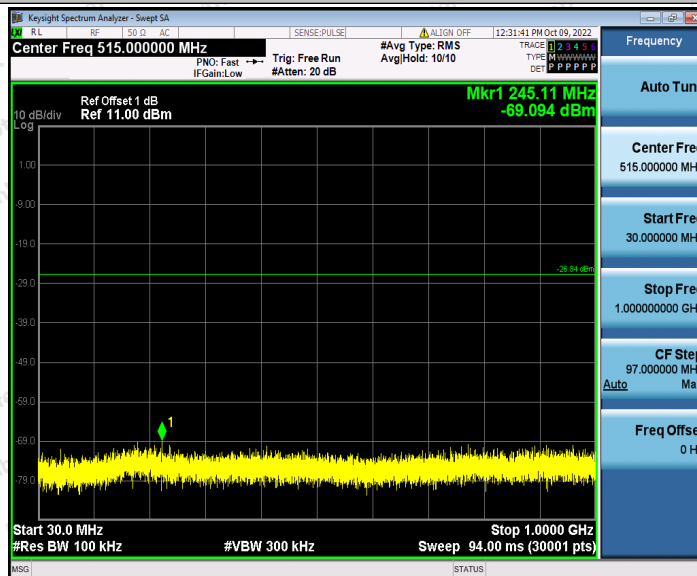

Shenzhen Anbotek Compliance Laboratory Limited

Address: 1/F., Building D, Sogood Science and Technology Park, Sanwei Community, Hangcheng Street, Bao'an District, Shenzhen, Guangdong, China.
Tel: (86) 0755-26066440 Fax: (86) 0755-26014772 Email: service@anbotek.com

Hotline 400-003-0500
www.anbotek.com.cn