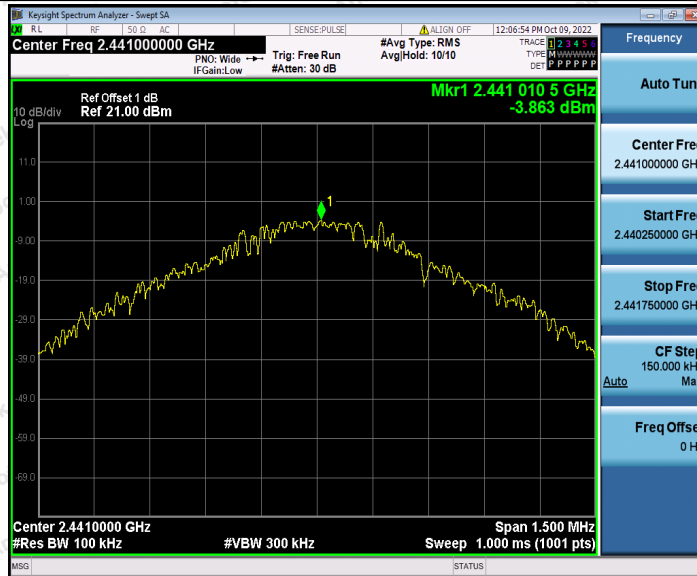

DH5_Ant1_2441_30~1000