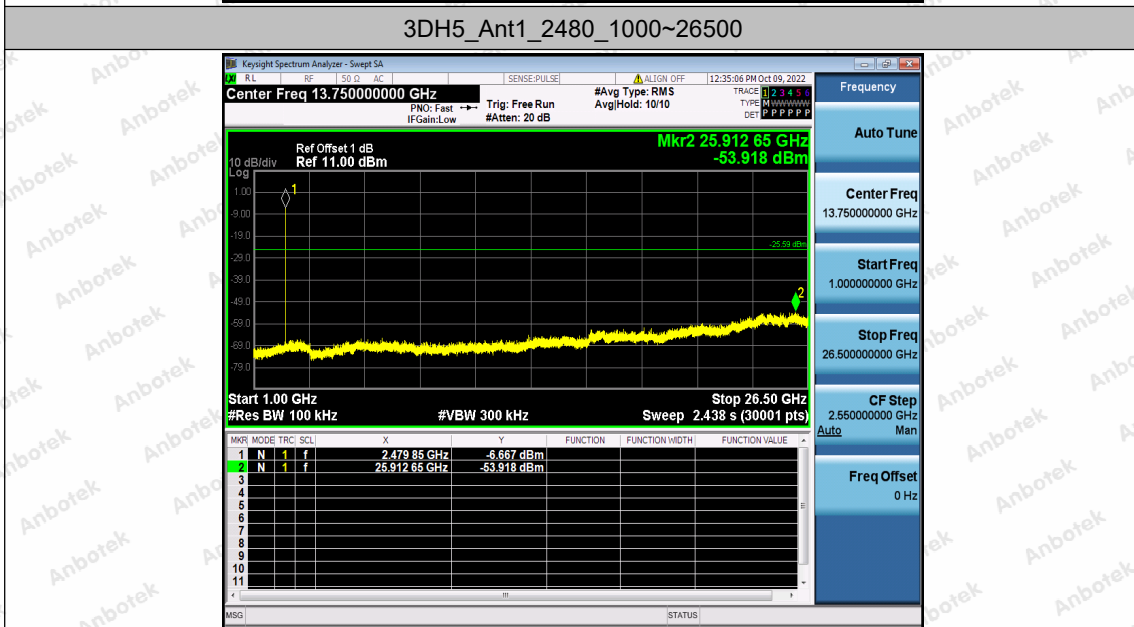

Shenzhen Anbotek Compliance Laboratory Limited

Address: 1/F., Building D, Sogood Science and Technology Park, Sanwei Community, Hangcheng Street, Bao'an District, Shenzhen, Guangdong, China.
Tel: (86) 0755-26066440 Fax: (86) 0755-26014772 Email: service@anbotek.com

Hotline 400-003-0500
www.anbotek.com.cn