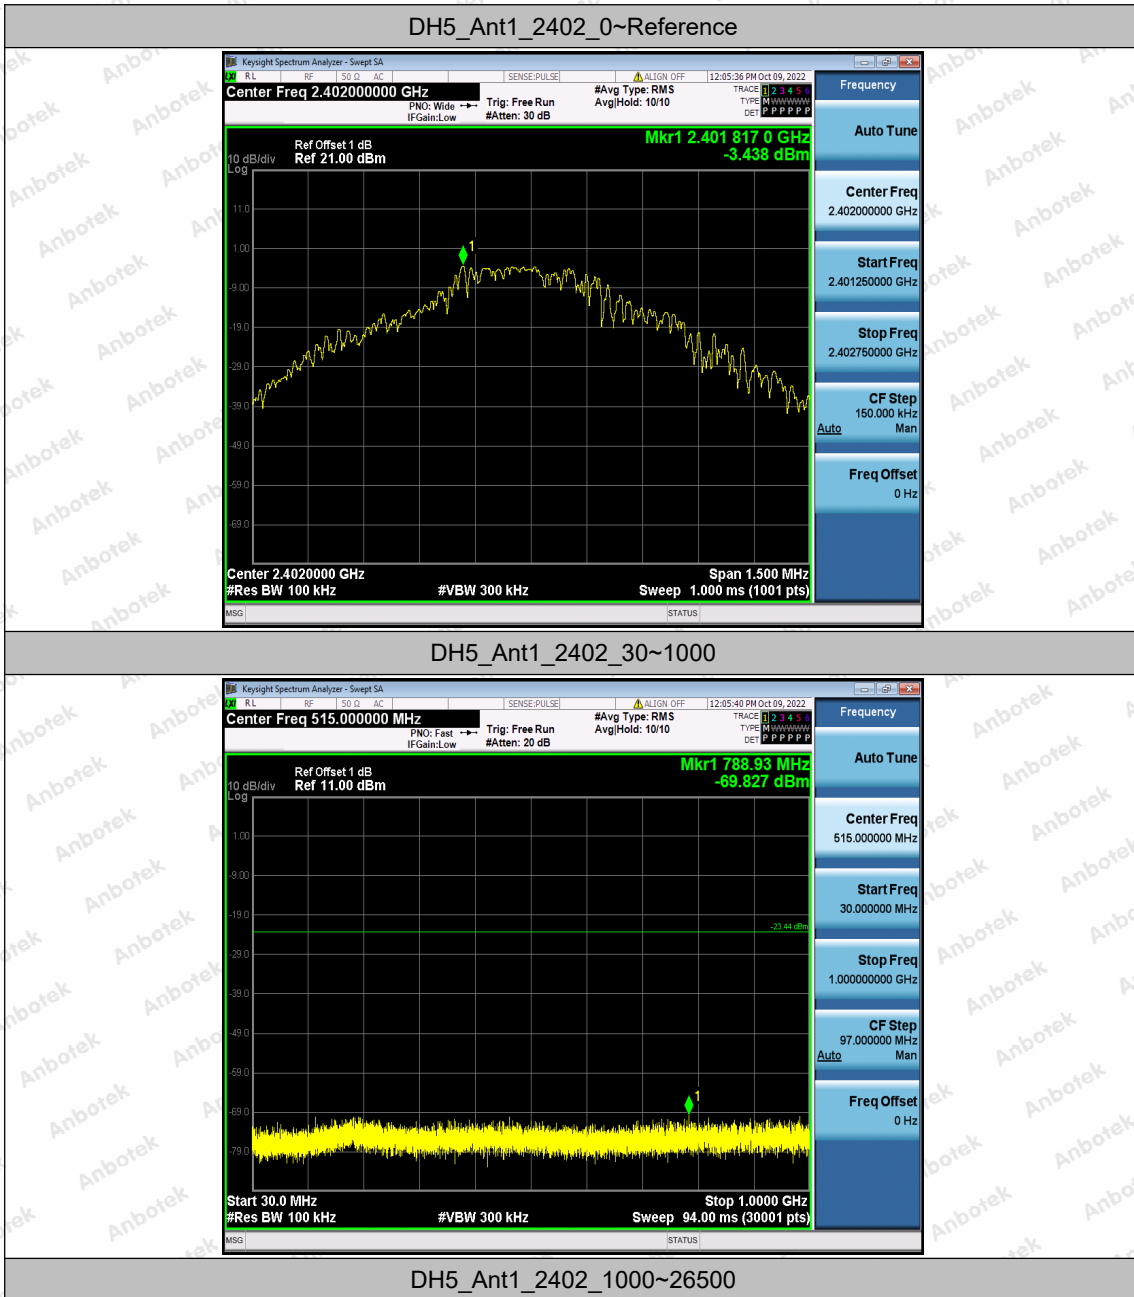

Test Graphs

Shenzhen Anbotek Compliance Laboratory Limited

Address: 1/F., Building D, Sogood Science and Technology Park, Sanwei Community, Hangcheng Street, Bao'an District, Shenzhen, Guangdong, China.
Tel: (86) 0755-26066440 Fax: (86) 0755-26014772 Email: service@anbotek.com

Hotline
400-003-0500
www.anbotek.com.cn