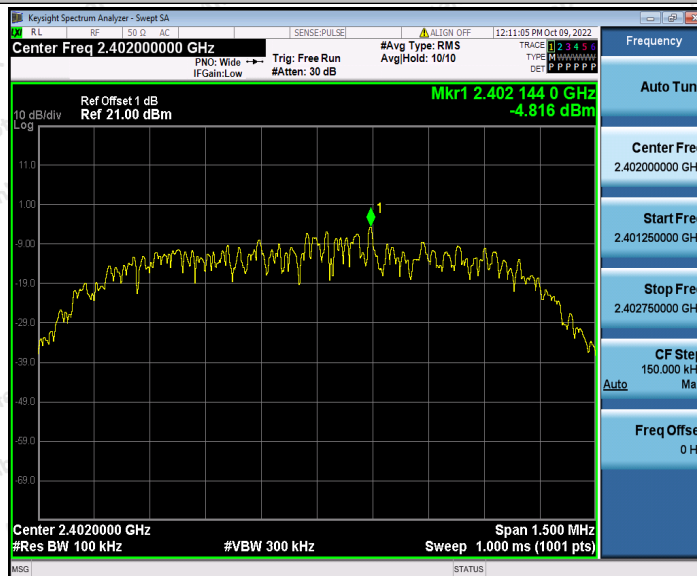

Shenzhen Anbotek Compliance Laboratory Limited

Address: 1/F., Building D, Sogood Science and Technology Park, Sanwei Community, Hangcheng Street, Bao'an District, Shenzhen, Guangdong, China.
Tel: (86) 0755-26066440 Fax: (86) 0755-26014772 Email: service@anbotek.com

Hotline 400-003-0500
www.anbotek.com.cn