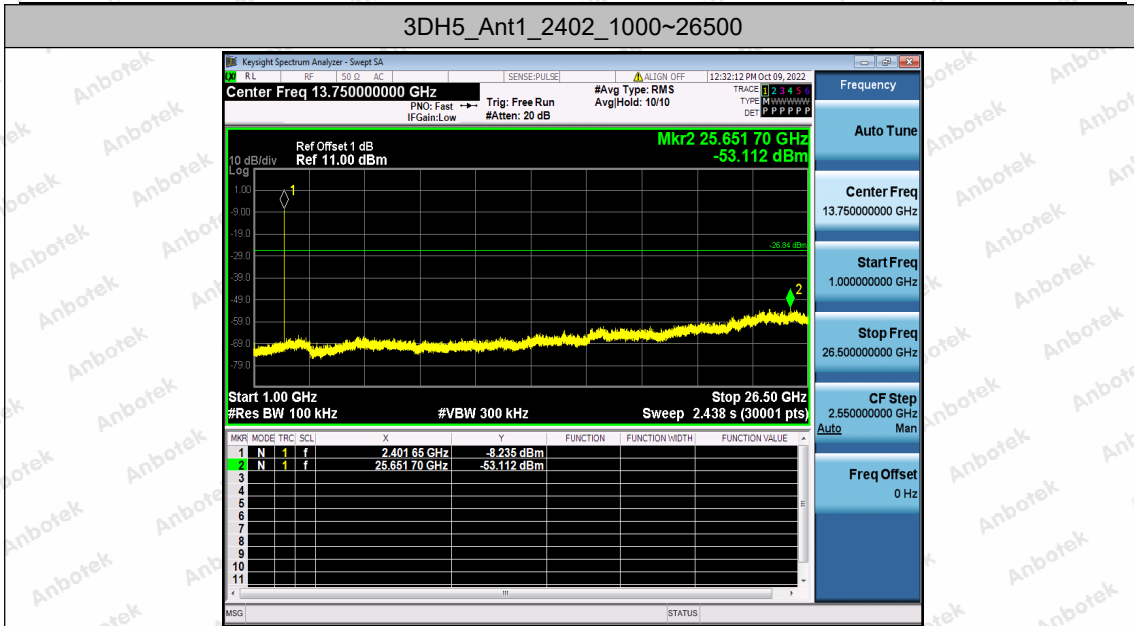

3DH5_Ant1_2441_30~1000

Shenzhen Anbotek Compliance Laboratory Limited

Address: 1/F., Building D, Sogood Science and Technology Park, Sanwei Community, Hangcheng Street, Bao'an District, Shenzhen, Guangdong, China.
Tel: (86) 0755-26066440 Fax: (86) 0755-26014772 Email: service@anbotek.com

Hotline
400-003-0500
www.anbotek.com.cn