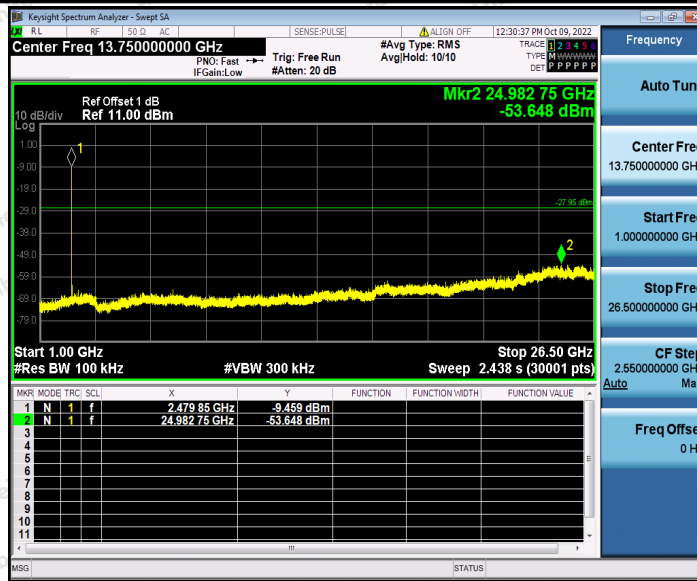

3DH5_Ant1_2402_0~Reference