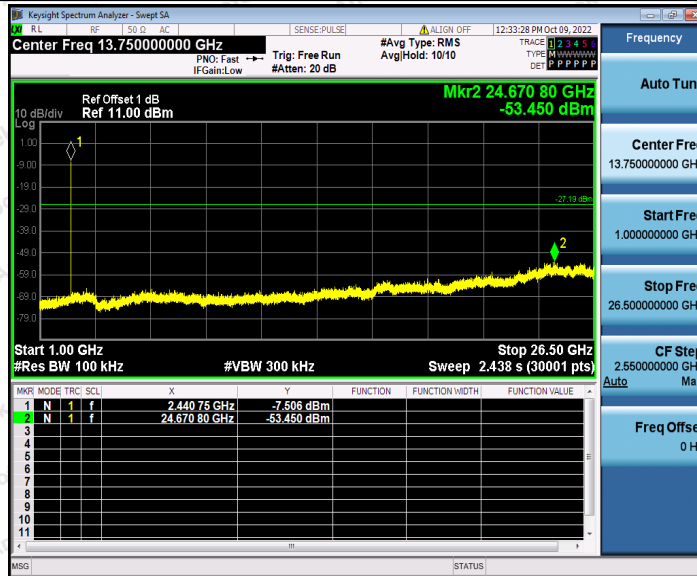

3DH5_Ant1_2480_0~Reference