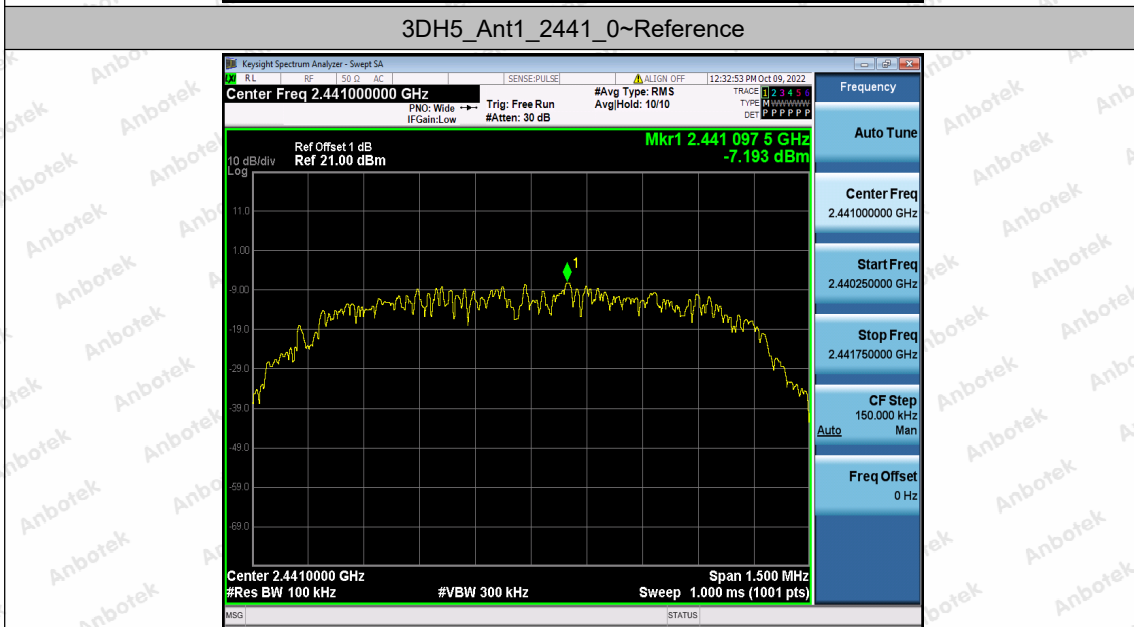

3DH5_Ant1_2441_30~1000

Shenzhen Anbotek Compliance Laboratory Limited

Address: 1/F., Building D, Sogood Science and Technology Park, Sanwei Community, Hangcheng Street, Bao'an District, Shenzhen, Guangdong, China.
Tel: (86) 0755-26066440 Fax: (86) 0755-26014772 Email: service@anbotek.com

Hotline
400-003-0500
www.anbotek.com.cn