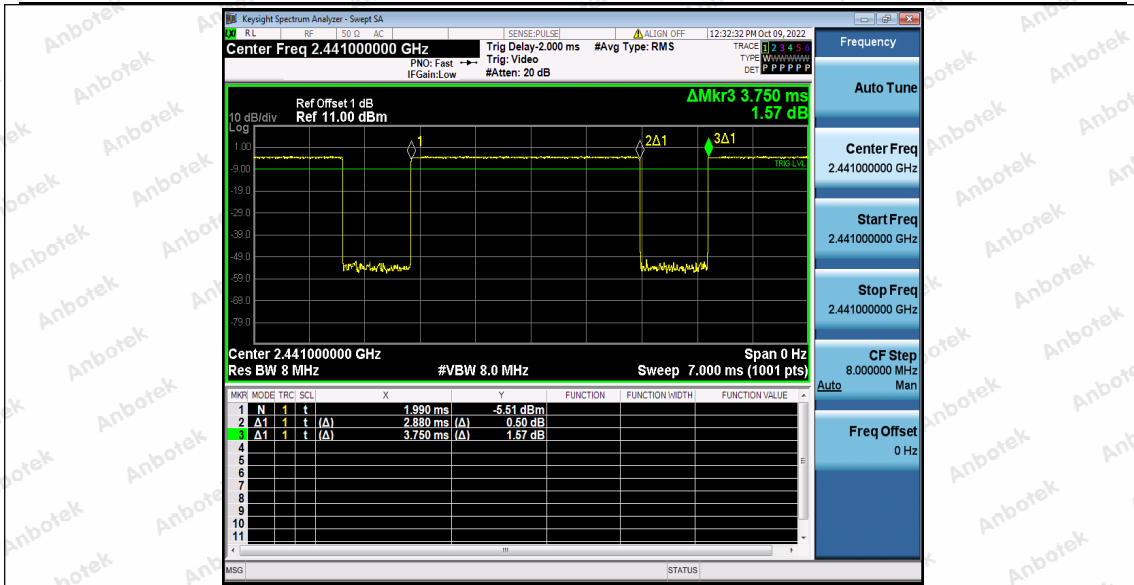

3DH5_Ant1_2480