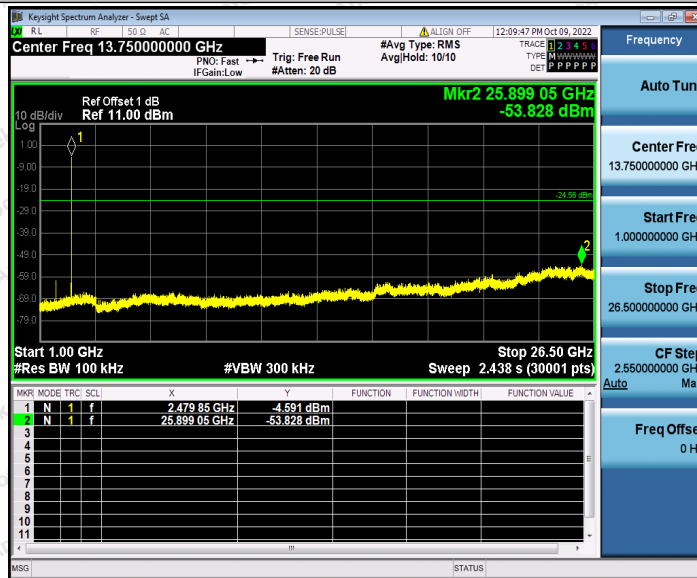

2DH5_Ant1_2402_0~Reference