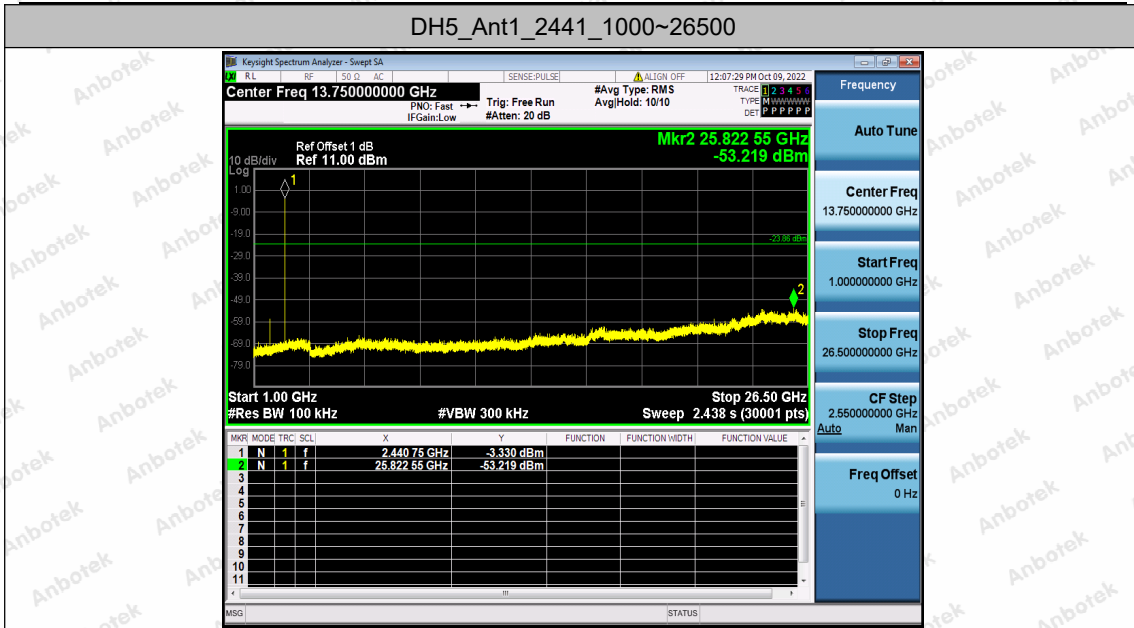

DH5_Ant1_2480_30~1000

Shenzhen Anbotek Compliance Laboratory Limited

Address: 1/F., Building D, Sogood Science and Technology Park, Sanwei Community, Hangcheng Street, Bao'an District, Shenzhen, Guangdong, China.
Tel: (86) 0755-26066440 Fax: (86) 0755-26014772 Email: service@anbotek.com

Hotline
400-003-0500
www.anbotek.com.cn