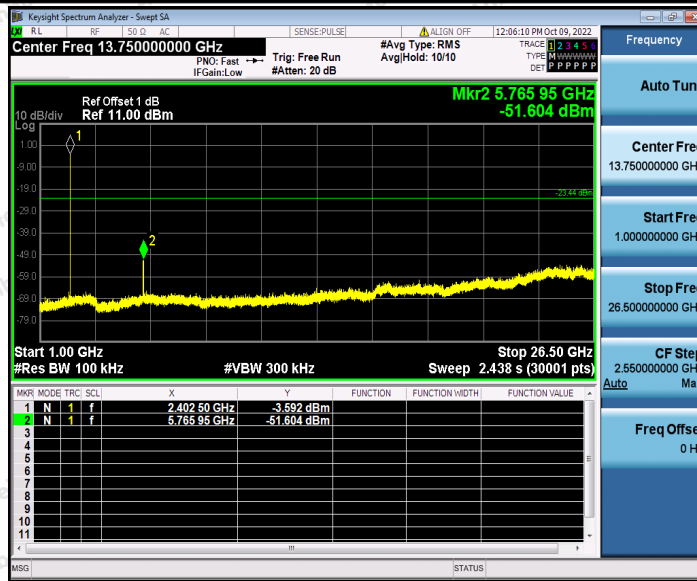

DH5_Ant1_2441_0~Reference