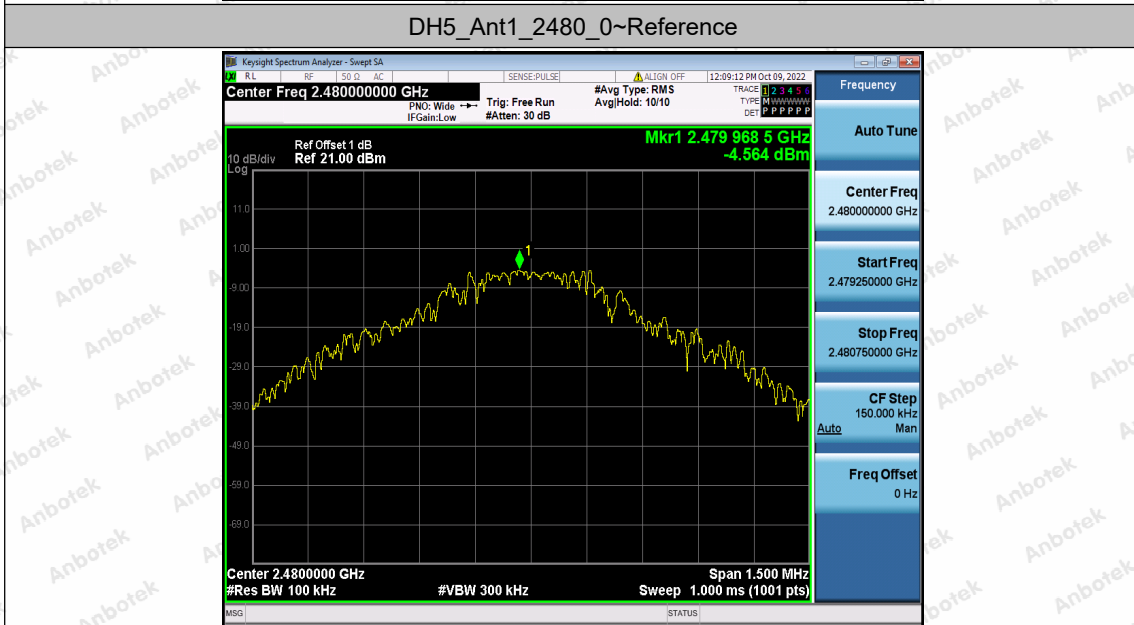

DH5_Ant1_2480_30~1000

Shenzhen Anbotek Compliance Laboratory Limited

Address: 1/F., Building D, Sogood Science and Technology Park, Sanwei Community, Hangcheng Street, Bao'an District, Shenzhen, Guangdong, China.
Tel: (86) 0755-26066440 Fax: (86) 0755-26014772 Email: service@anbotek.com

Hotline
400-003-0500
www.anbotek.com.cn