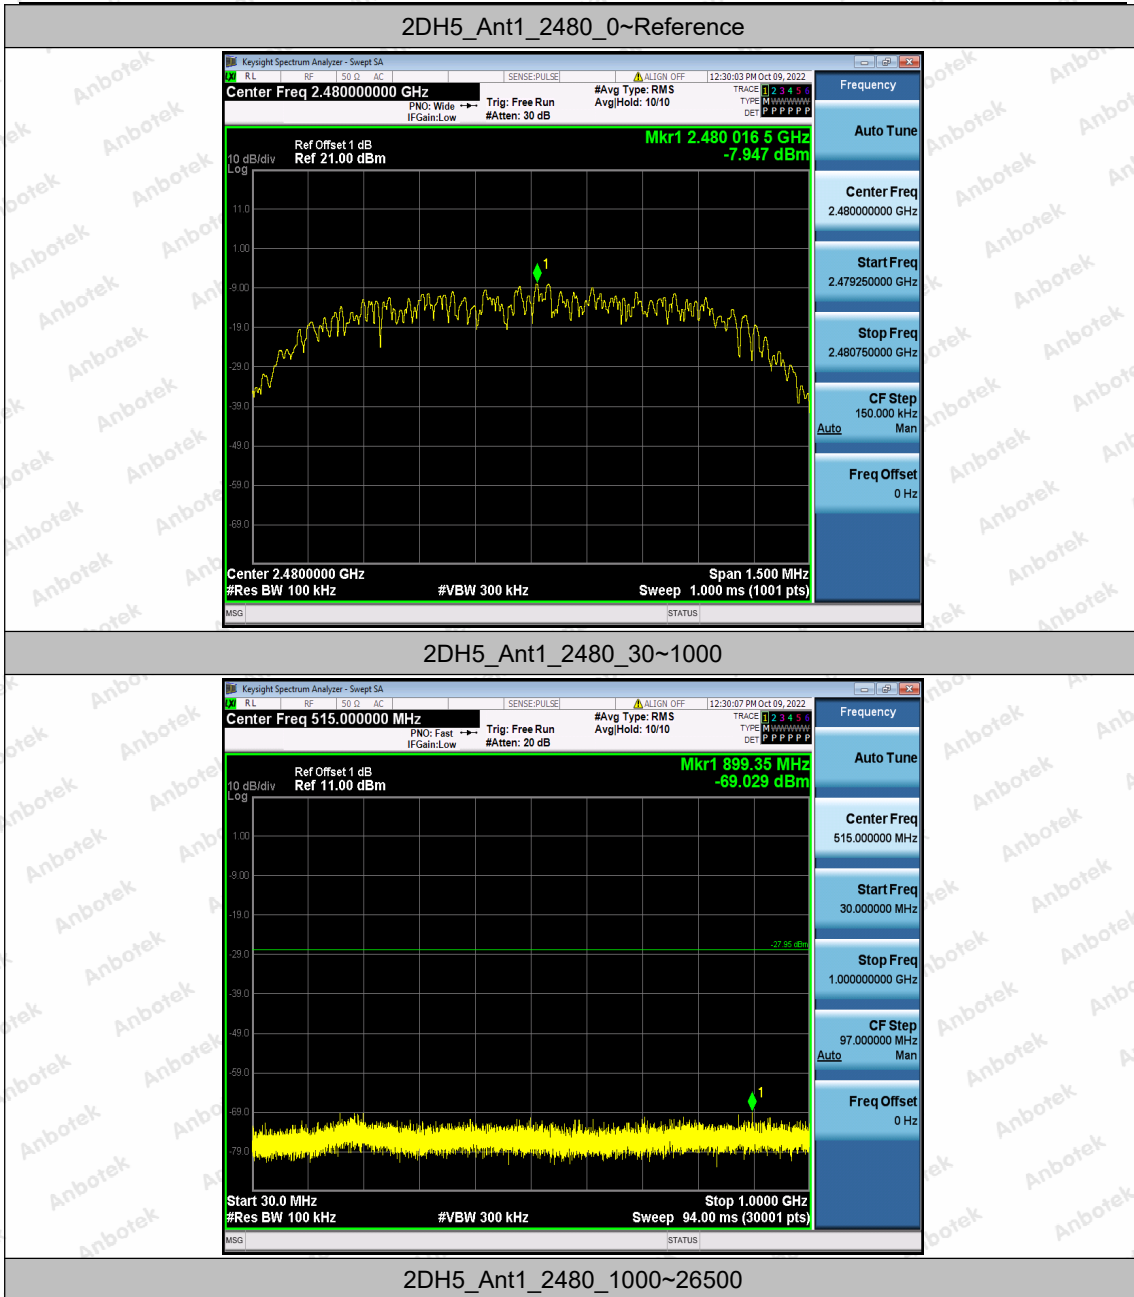

Shenzhen Anbotek Compliance Laboratory Limited

Address: 1/F., Building D, Sogood Science and Technology Park, Sanwei Community, Hangcheng Street, Bao'an District, Shenzhen, Guangdong, China.
Tel: (86) 0755-26066440 Fax: (86) 0755-26014772 Email: service@anbotek.com

Hotline
400-003-0500
www.anbotek.com.cn