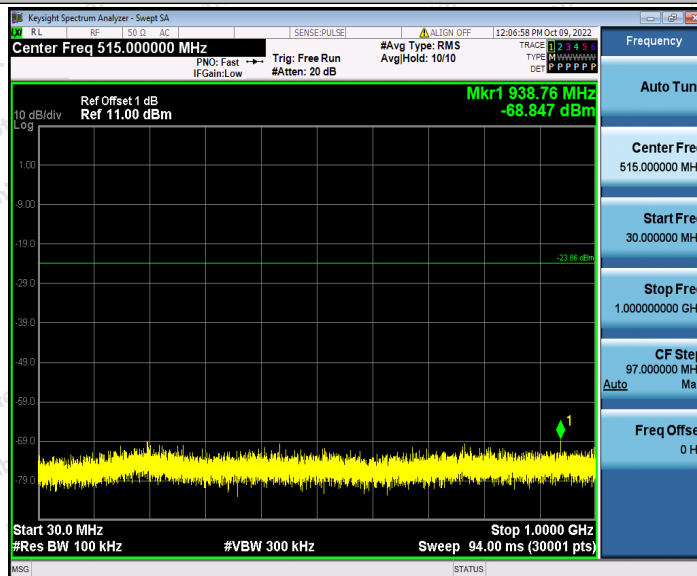

Shenzhen Anbotek Compliance Laboratory Limited

Address: 1/F., Building D, Sogood Science and Technology Park, Sanwei Community, Hangcheng Street, Bao'an District, Shenzhen, Guangdong, China.
Tel: (86) 0755-26066440 Fax: (86) 0755-26014772 Email: service@anbotek.com

Hotline
400-003-0500
www.anbotek.com.cn