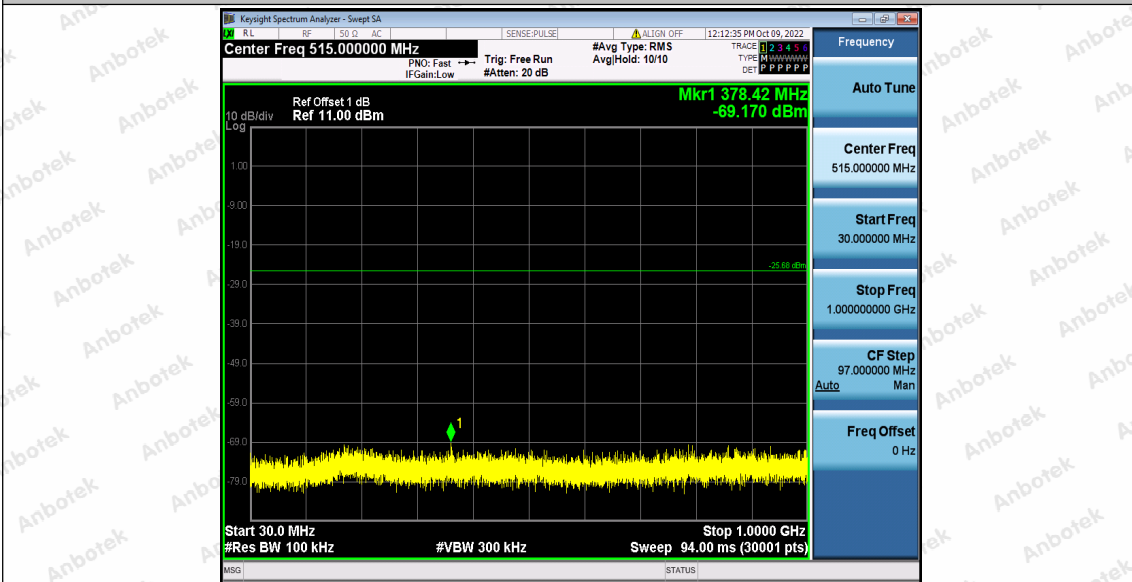

2DH5_Ant1_2441_1000~26500