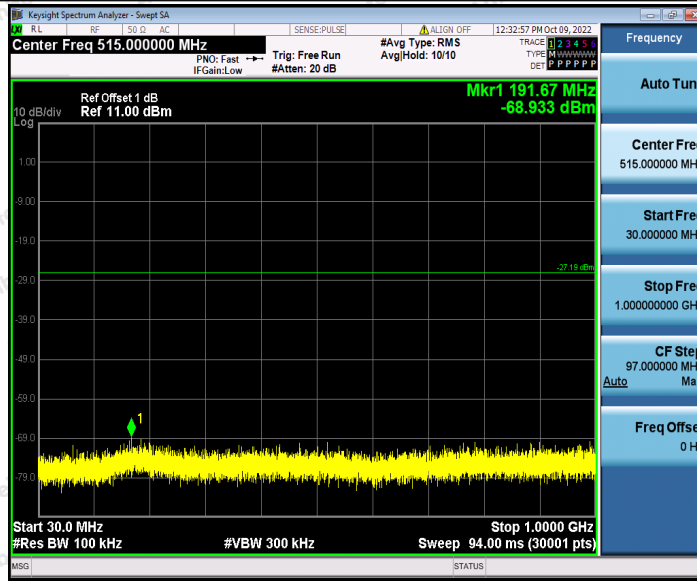

3DH5_Ant1_2441_1000~26500