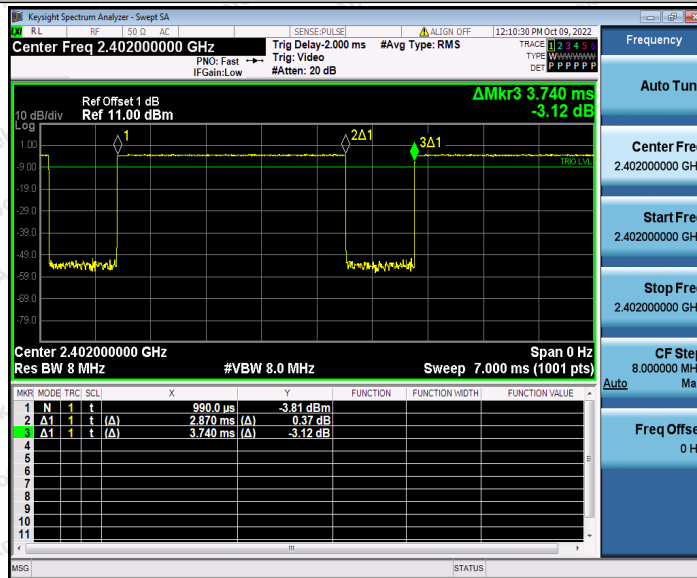

2DH5_Ant1_2441