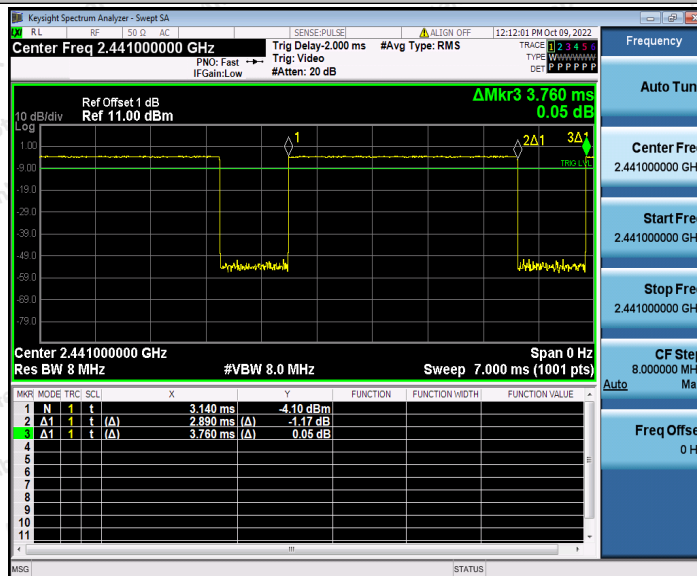

Hotline
 400-003-0500
www.anbotek.com.cn

2DH5_Ant1_2402

2DH5_Ant1_2441

Shenzhen Anbotek Compliance Laboratory Limited

Address: 1/F., Building D, Sogood Science and Technology Park, Sanwei Community, Hangcheng Street, Bao'an District, Shenzhen, Guangdong, China.
 Tel: (86) 0755-26066440 Fax: (86) 0755-26014772 Email: service@anbotek.com