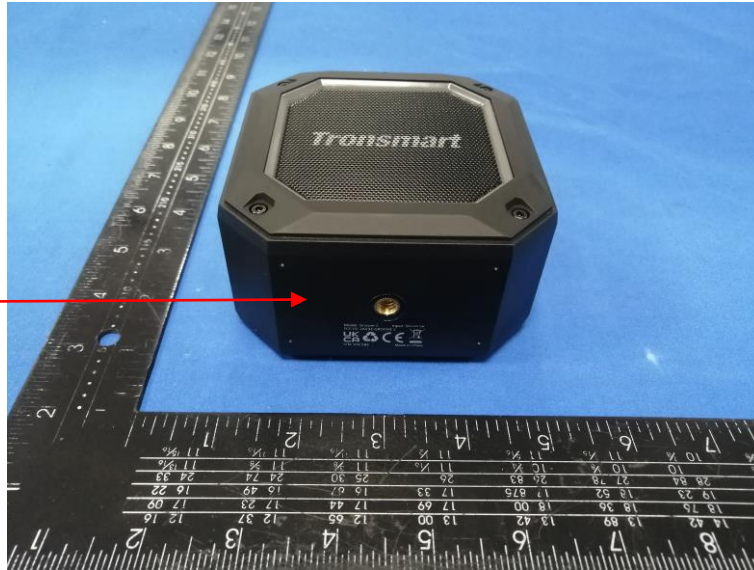

### Label and Location

Portable Outdoor Speaker  
Model No.: GROOVE 2  
FCC ID : 2AV3Z-GROOVE2

Size: L: 3.0cm\*W: 2.0cm

Label and Location