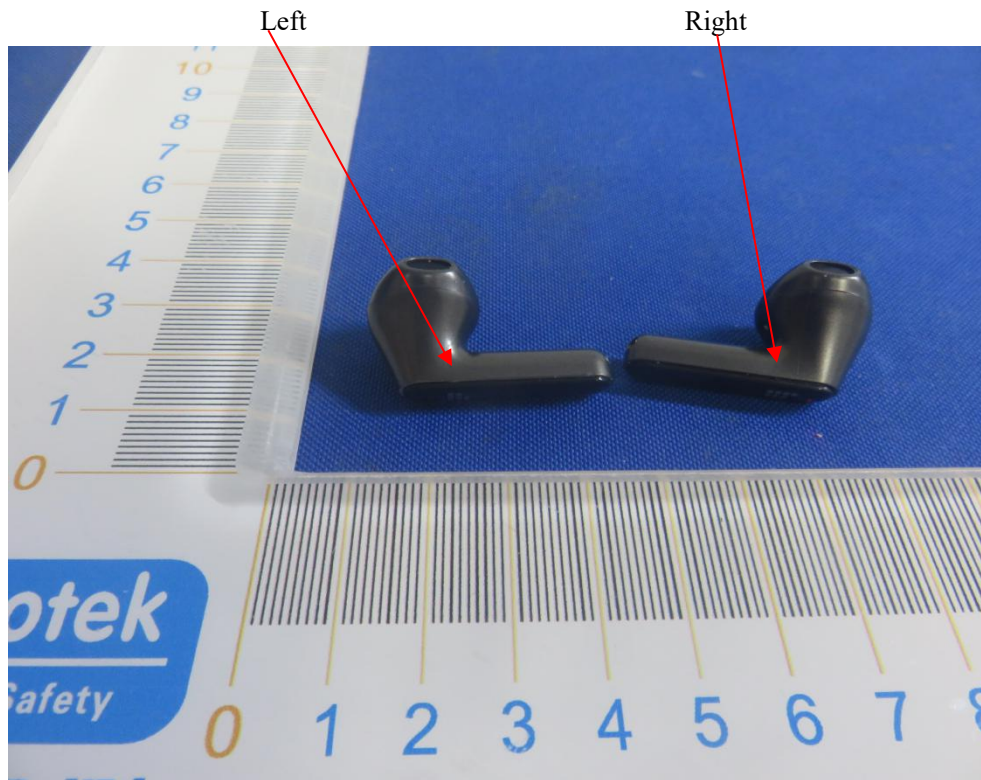

Label Location On EUT

Label

FCC ID: 2AV3Z-BATTLE