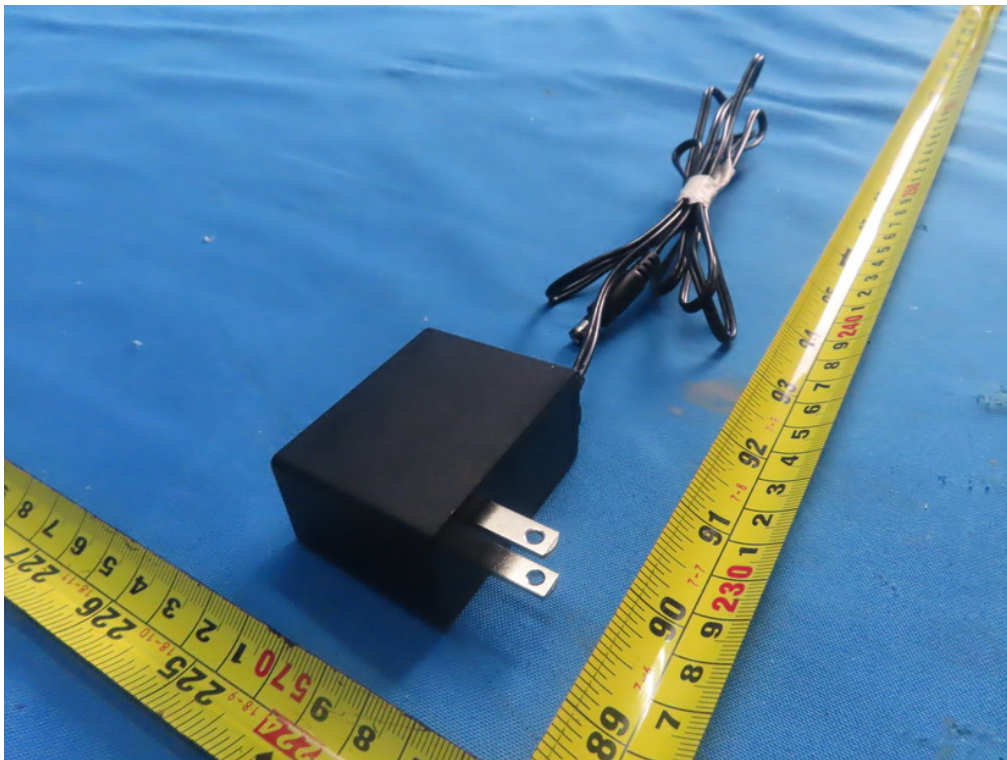

ATTACHMENT

PHOTOGRAPHS OF EUT

Adapter: RD1201000-C55-35MGD

Adapter: KL-WA120100-D