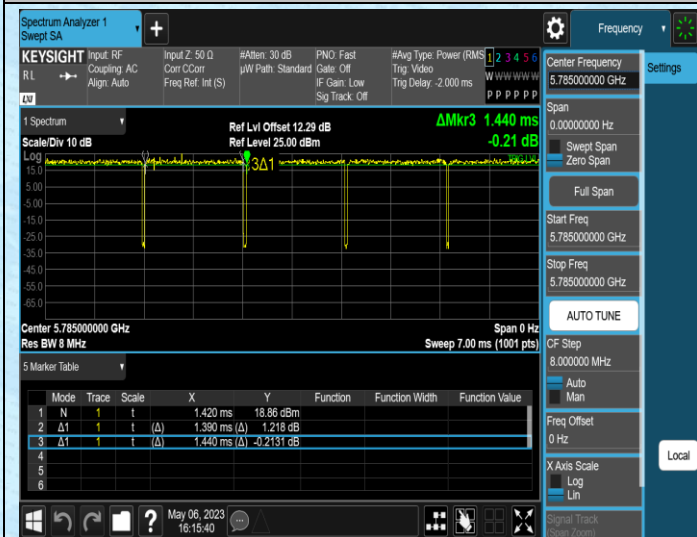

11AC40MIMO	Ant2	5755	MCS0	0.35	0.40	87.50
11AC40MIMO	Ant1	5795	MCS0	0.35	0.40	87.50
11AC40MIMO	Ant2	5795	MCS0	0.35	0.40	87.50
11AC80MIMO	Ant1	5775	MCS0	0.18	0.23	78.26
11AC80MIMO	Ant2	5775	MCS0	0.19	0.23	82.61
11AC20MIMO	Ant1	5745	MCS0	0.68	0.73	93.15
11AC20MIMO	Ant2	5745	MCS0	0.68	0.72	94.44
11AC20MIMO	Ant1	5785	MCS0	0.67	0.72	93.06
11AC20MIMO	Ant2	5785	MCS0	0.68	0.73	93.15
11AC20MIMO	Ant1	5825	MCS0	0.68	0.73	93.15
11AC20MIMO	Ant2	5825	MCS0	0.68	0.73	93.15

Test Graphs

NTNV-11A-Ant1-5745

NTNV-11A-Ant2-5745

NTNV-11A-Ant1-5785

NTNV-11A-Ant2-5785

NTNV-11A-Ant1-5825

NTNV-11A-Ant2-5825

NTNV-11N20SISO-Ant1-5745