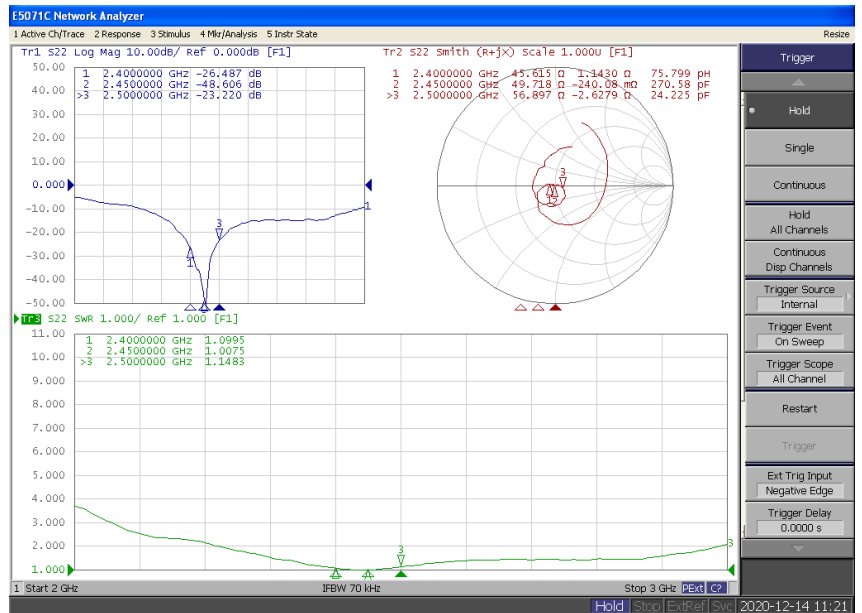

Radiation Pattern For WiFi2 Antenna(2.4G)

Radiation Pattern For WiFi2 Antenna(5.8G)

4. Antenna BT Test

*Antenna
BT*

Agilent E5071B

S Parameter Test // BT Antenna

Antenna Passive Test

Passive Test For BT Antenna

Radiation Pattern For BT Antenna

Active Test For WIFI Antenna(欧智通模块)

Band	Channel	Data Rate	TRP	EIRP	Data Rate	TIS	EIS
WIFI 2.4G 802.11b	1	11Mbps	11.6	19.3	11Mbps	-83.6	-93.0
	7		14.5	23.0		-80.3	-88.3
	13		13.0	20.7		-81.0	-87.8
WIFI 2.4G 802.11g	1	5.4Mbps	12.0	20.5	54Mbps	-71.1	-76.0
	7		12.4	19.4		-72.8	-77.8
	13		10.3	14.4		-73.9	-78.2
WIFI 2.4G 802.11n	1	6.5Mbps	8.3	13.6	65Mbps	-66.6	-74.3
	7		9.3	14.9		-64.7	-73.4
	13		10.6	19.2		-67.1	-73.9
WIFI 5G 802.11a	149	6Mbps	14.0	19.2	54Mbps	-73.5	-78.6
	157		14.4	19.6		-73.9	-78.5
	165		13.3	17.9		-73.6	-78.2