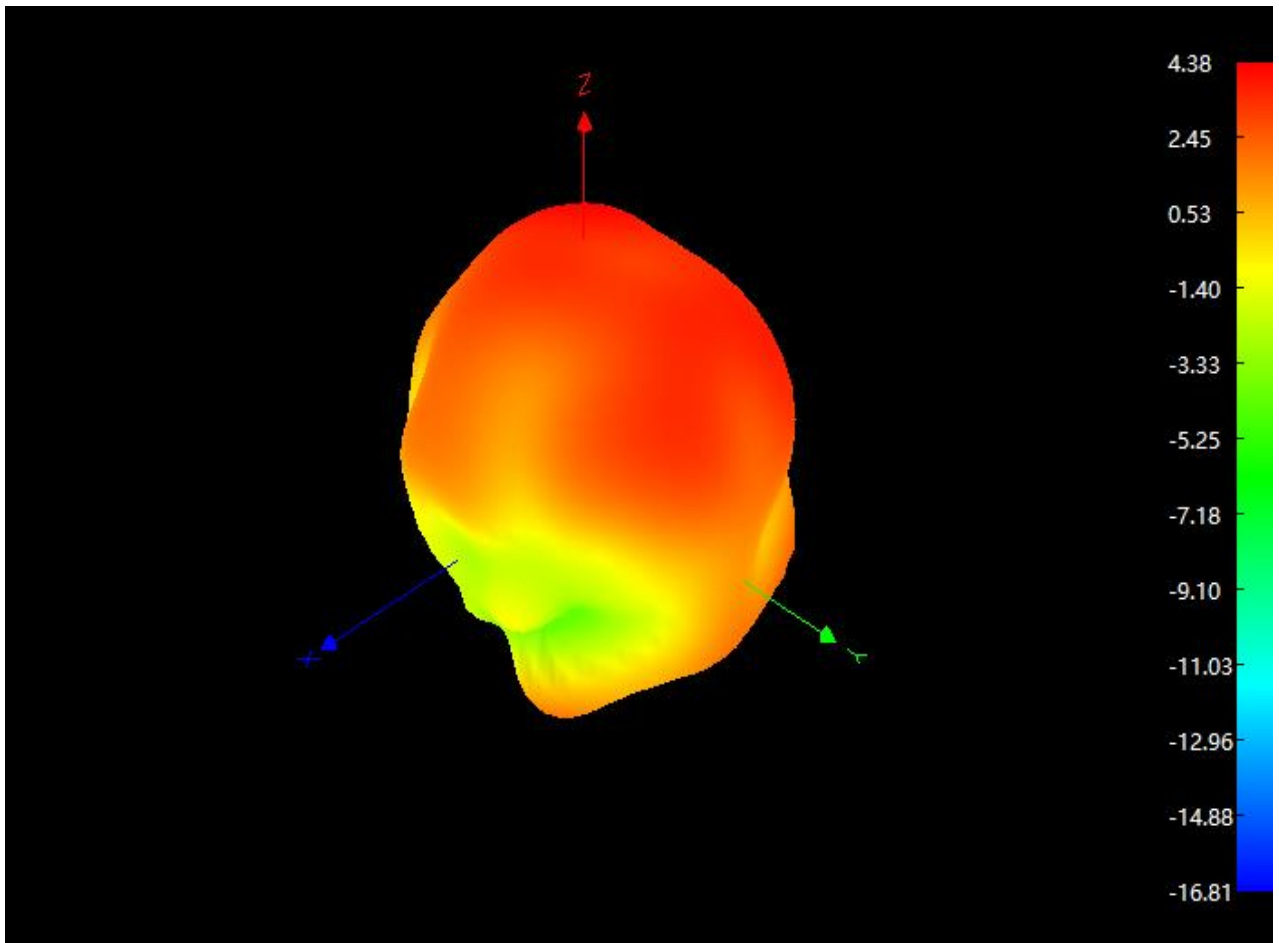

Antenna Passive Test

Passive Test For WiFi1 Antenna(2.4G)

Freq (MHz)	Effi (%)	Effi (dB)	Gain (dBi)
2400	63.5	-2.0	4.3
2410	63.0	-2.0	4.3
2420	62.4	-2.1	4.3
2430	63.4	-2.0	4.4
2440	64.0	-1.9	4.4
2450	64.9	-1.9	4.4
2460	63.7	-2.0	4.3
2470	64.0	-1.9	4.4
2480	62.7	-2.0	4.3
2490	62.7	-2.0	4.3
2500	61.5	-2.1	4.2

Radiation Pattern For WiFi1 Antenna(2.4G)

Radiation Pattern For WiFi1 Antenna(5.8G)

3. Antenna WiFi2 Test

*Antenna
WiFi2*

Agilent E5071B

S Parameter Test // WiFi2 Antenna

Antenna Passive Test

Passive Test For WiFi2 Antenna(2.4G)