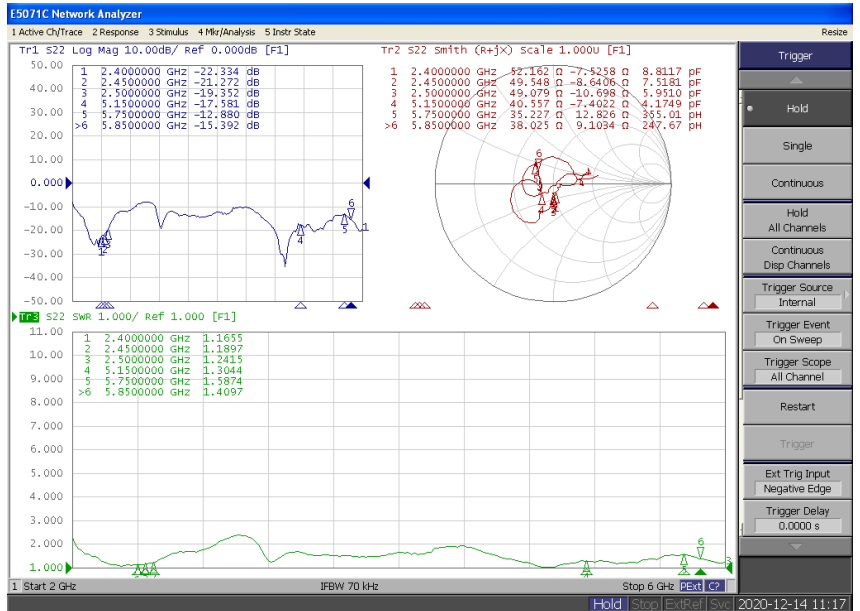

Antenna Test Report

Contents:

1. Device Profile

2. Antenna WiFi1 Test

3. Antenna WiFi2 Test

4. Antenna BT Test

5. Assembly Picture

Tester : Lin Bin

Approval : Chen Guoqiang

Date : 2021 / 01 / 15

1. Device Profile

Device

2. Antenna WiFi Test

*Antenna
WiFi*

Agilent E5071B

S Parameter Test // WiFi1 Antenna

Antenna Passive Test

Passive Test For WiFi1 Antenna(2.4G)

Freq (MHz)	Effi (%)	Effi (dB)	Gain (dBi)
2400	63.5	-2.0	4.3
2410	63.0	-2.0	4.3
2420	62.4	-2.1	4.3
2430	63.4	-2.0	4.4
2440	64.0	-1.9	4.4
2450	64.9	-1.9	4.4
2460	63.7	-2.0	4.3
2470	64.0	-1.9	4.4
2480	62.7	-2.0	4.3
2490	62.7	-2.0	4.3
2500	61.5	-2.1	4.2