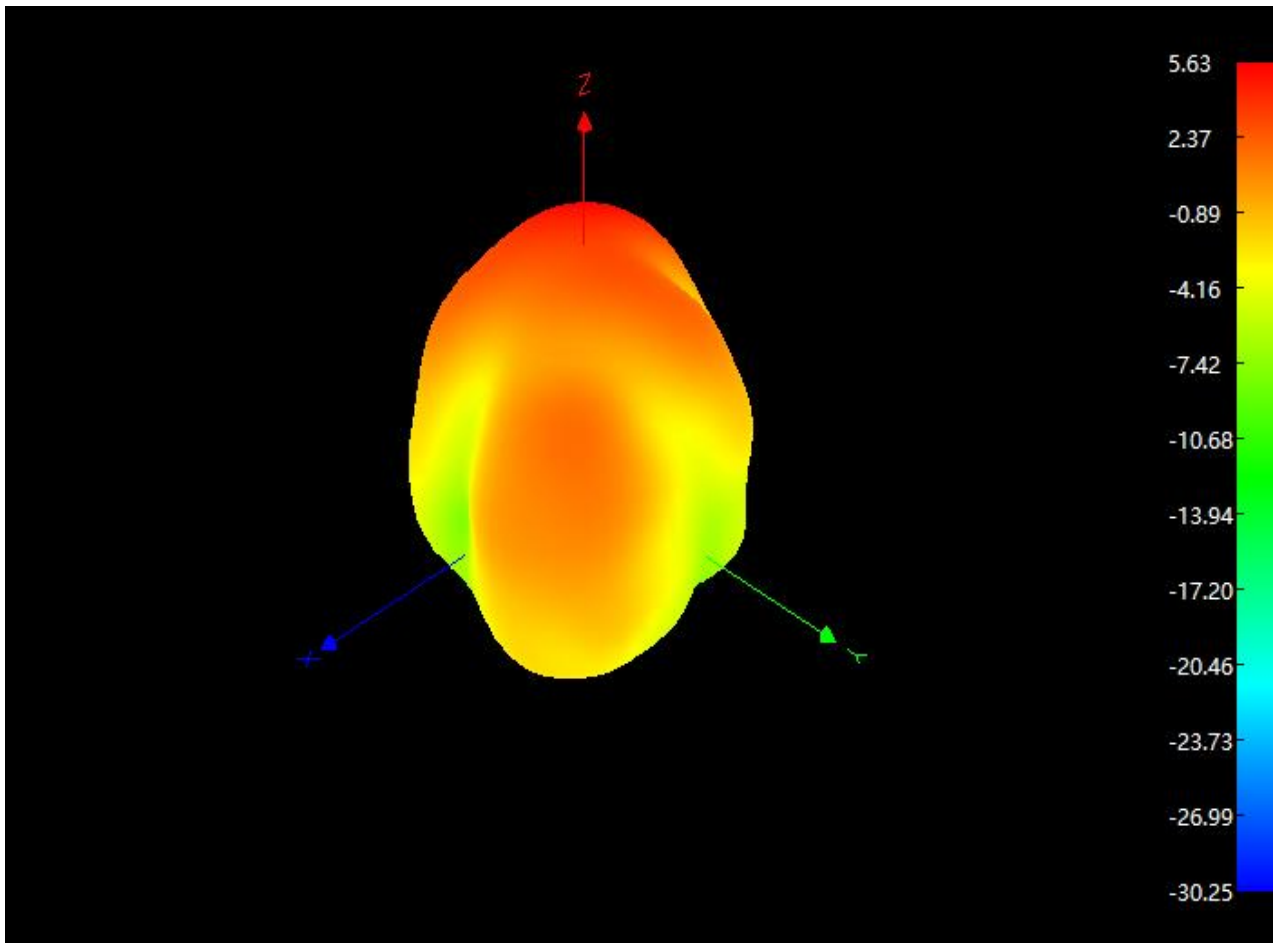

Radiation Pattern For BT Antenna

Active Test For WIFI Antenna(欧智通模块)

Band	Channel	Data Rate	TRP	EIRP	Data Rate	TIS	EIS
WIFI 2.4G 802.11b	1	11Mbps	11.6	19.3	11Mbps	-83.6	-93.0
	7		14.5	23.0		-80.3	-88.3
	13		13.0	20.7		-81.0	-87.8
WIFI 2.4G 802.11g	1	5.4Mbps	12.0	20.5	54Mbps	-71.1	-76.0
	7		12.4	19.4		-72.8	-77.8
	13		10.3	14.4		-73.9	-78.2
WIFI 2.4G 802.11n	1	6.5Mbps	8.3	13.6	65Mbps	-66.6	-74.3
	7		9.3	14.9		-64.7	-73.4
	13		10.6	19.2		-67.1	-73.9
WIFI 5G 802.11a	149	6Mbps	14.0	19.2	54Mbps	-73.5	-78.6
	157		14.4	19.6		-73.9	-78.5
	165		13.3	17.9		-73.6	-78.2