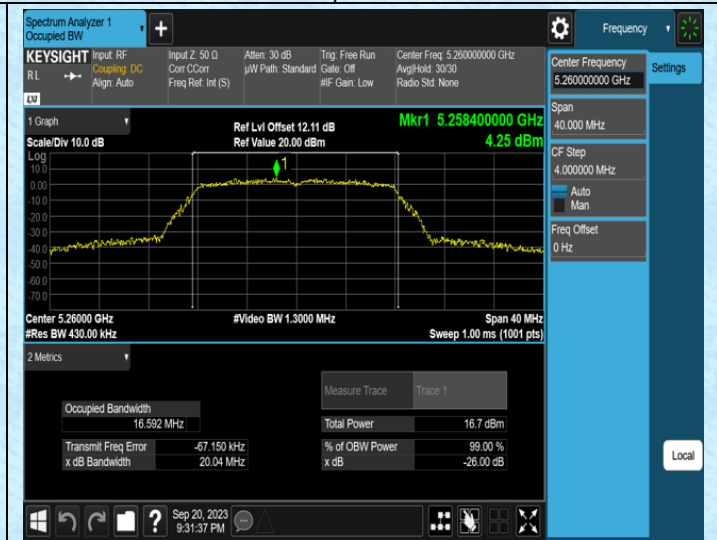

11A-Ant1-5260