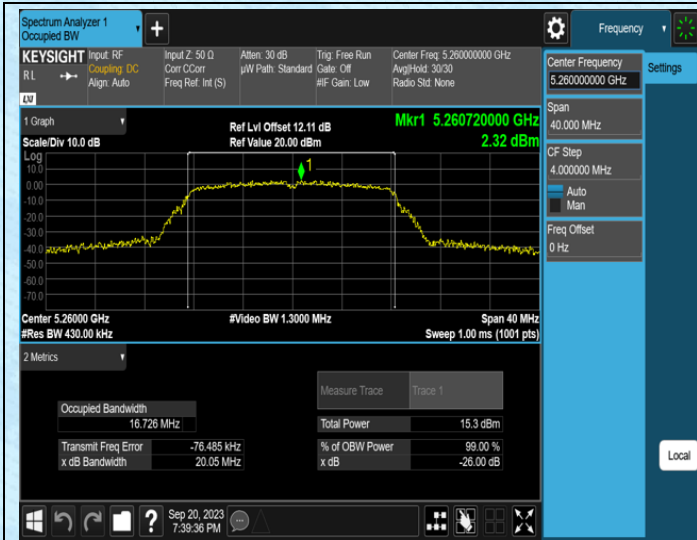

11A-Ant0-5260