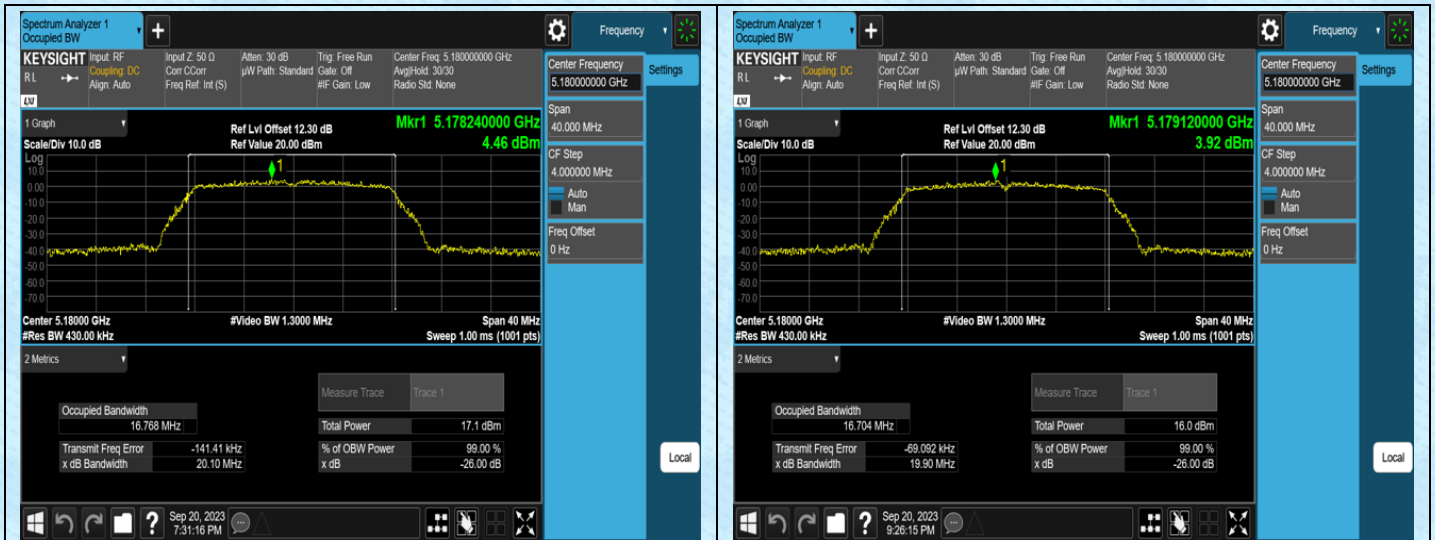

Test Graphs