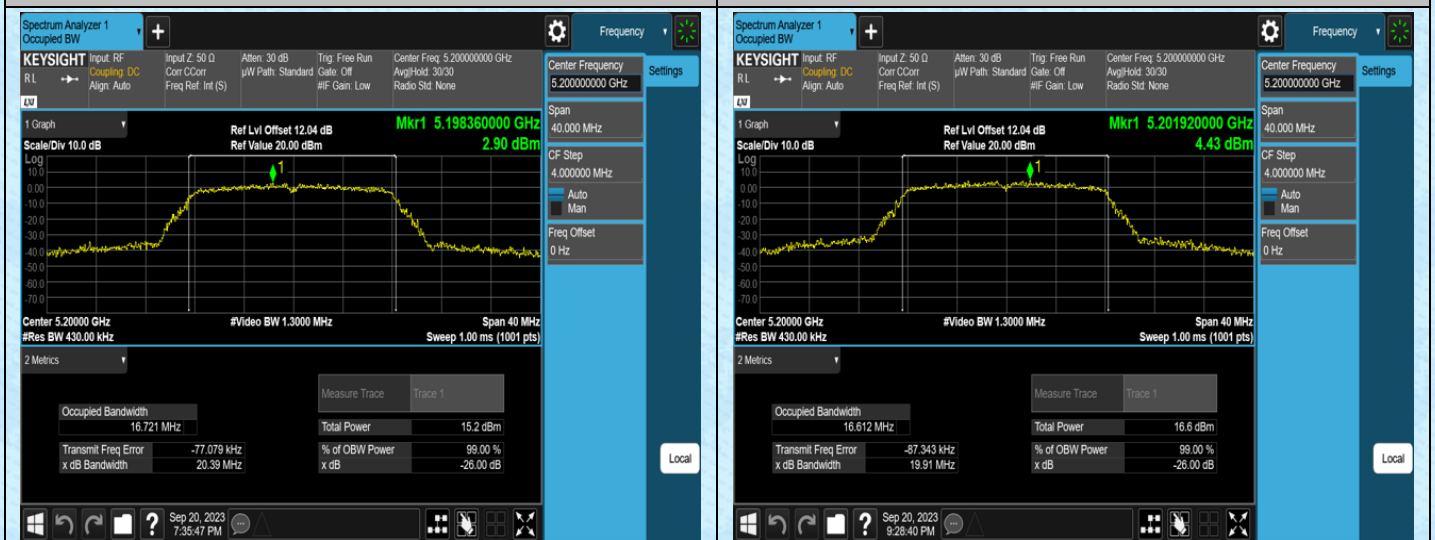

Test Graphs