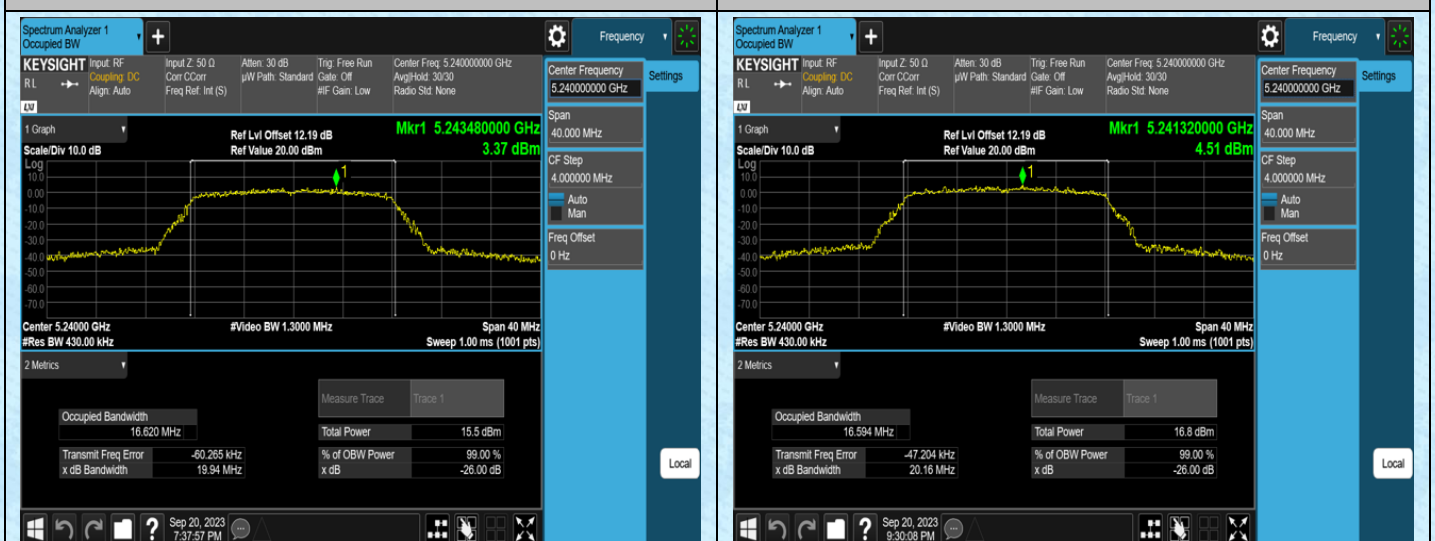

Test Graphs