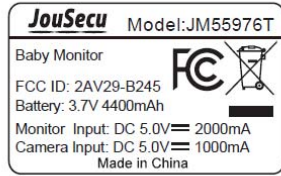

Appendix I FCC ID Label

19.5 mm

31.5 mm

Appendix II ID Label Location

ID LOCATION