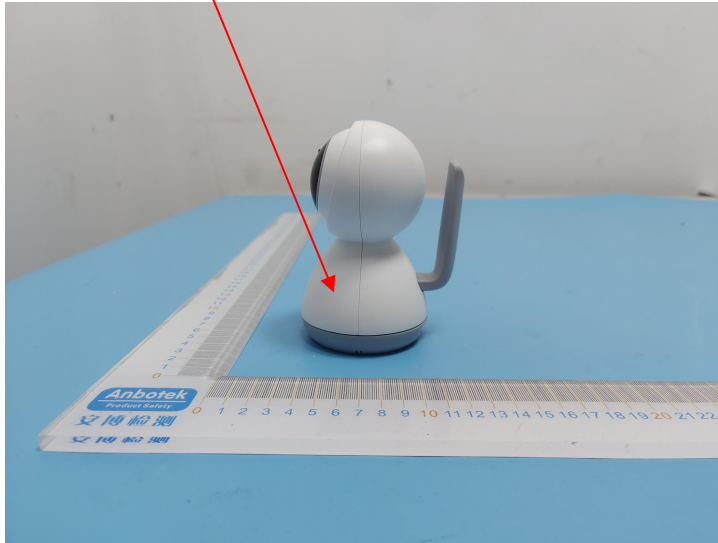

Label Location On EUT

Label

Product Name: Wireless Video Baby Camera

Model No.: JM55825T

FCC ID: 2AV29-B152BU