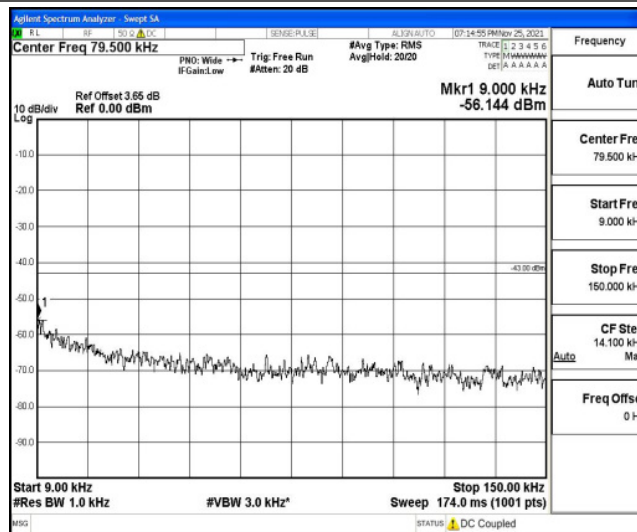

Band26-15MHz-QPSK-26915-1RB#0-Range1:0.009~0.15MHz

Band26-15MHz-QPSK-26915-1RB#0-Range2:0.15~30MHz