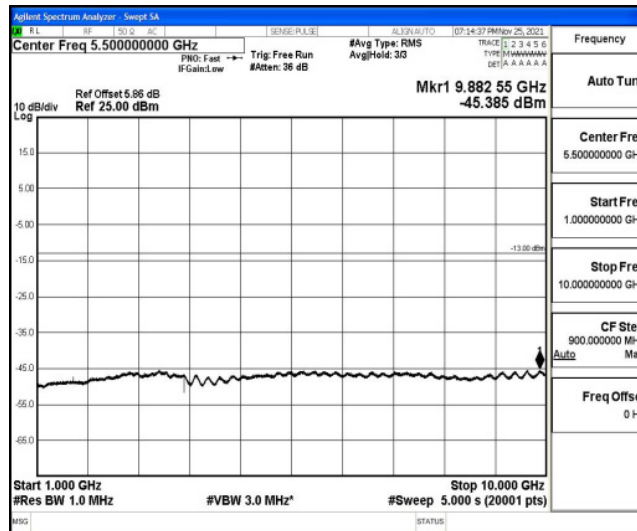

Band26-15MHz-16QAM-26865-1RB#0-Range4:1000~10000MHz

Band26-15MHz-16QAM-26915-1RB#0-Range1:0.009~0.15MHz