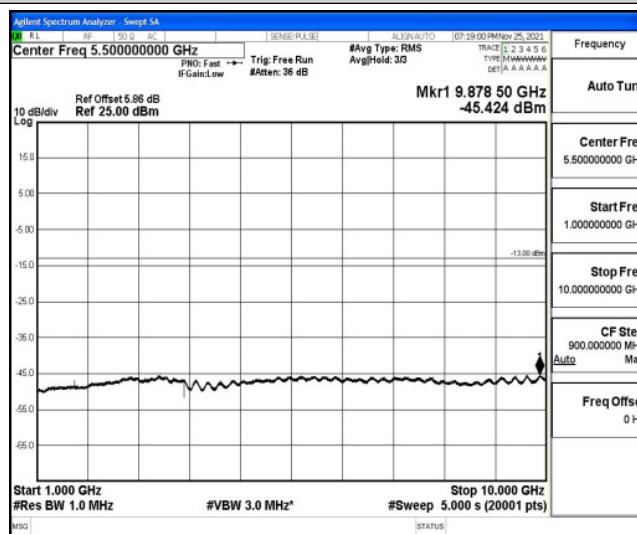

Band26-15MHz-QPSK-26965-1RB#0-Range4:1000~10000MHz

Band26-15MHz-16QAM-26865-1RB#0-Range1:0.009~0.15MHz