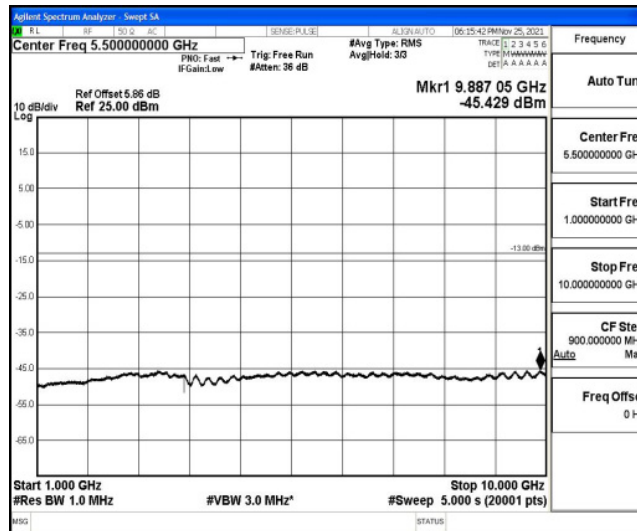

Band26-5MHz-16QAM-26815-1RB#0-Range4:1000~10000MHz

Band26-5MHz-16QAM-26915-1RB#0-Range1:0.009~0.15MHz