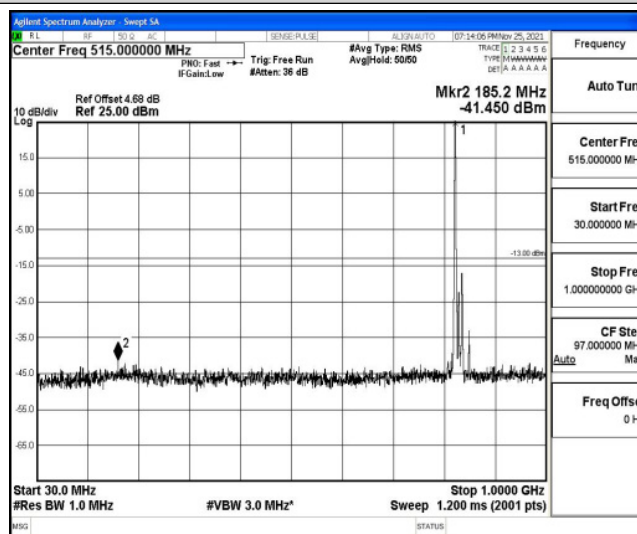

Band26-15MHz-16QAM-26865-1RB#0-Range3:30~1000MHz

Band26-15MHz-16QAM-26865-1RB#0-Range4:1000~10000MHz