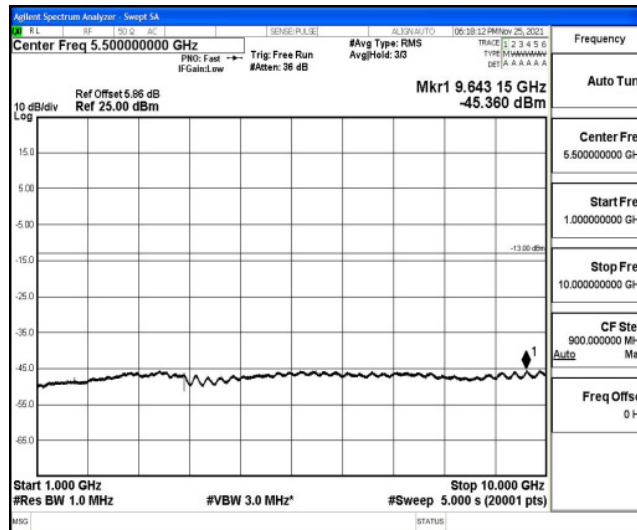

Band26-5MHz-16QAM-26915-1RB#0-Range4:1000~10000MHz

Band26-5MHz-16QAM-27015-1RB#0-Range1:0.009~0.15MHz