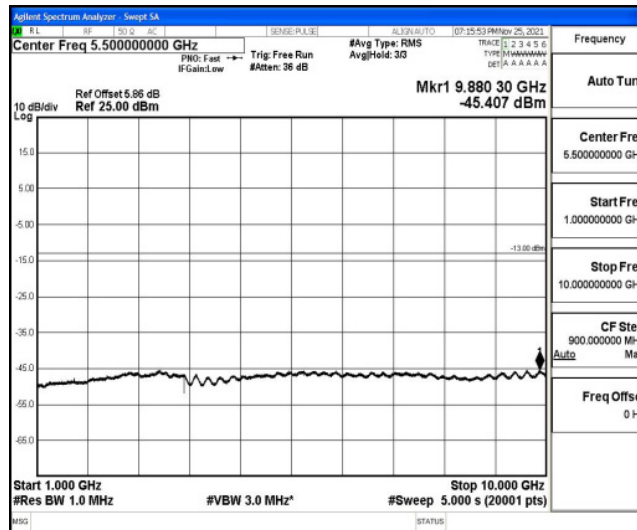

Band26-15MHz-QPSK-26915-1RB#0-Range1:0.009~0.15MHz

Band26-15MHz-QPSK-26915-1RB#0-Range2:0.15~30MHz

Band26-15MHz-QPSK-26915-1RB#0-Range3:30~1000MHz

Band26-15MHz-QPSK-26915-1RB#0-Range4:1000~10000MHz

Band26-15MHz-QPSK-26965-1RB#0-Range1:0.009~0.15MHz