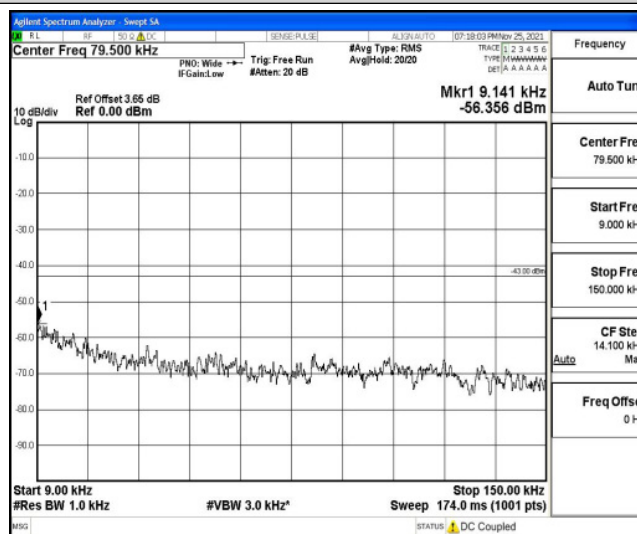

Band26-15MHz-QPSK-26915-1RB#0-Range1:0.009~0.15MHz

Band26-15MHz-QPSK-26915-1RB#0-Range2:0.15~30MHz

Band26-15MHz-QPSK-26915-1RB#0-Range3:30~1000MHz

Band26-15MHz-QPSK-26915-1RB#0-Range4:1000~10000MHz

Band26-15MHz-QPSK-26965-1RB#0-Range1:0.009~0.15MHz