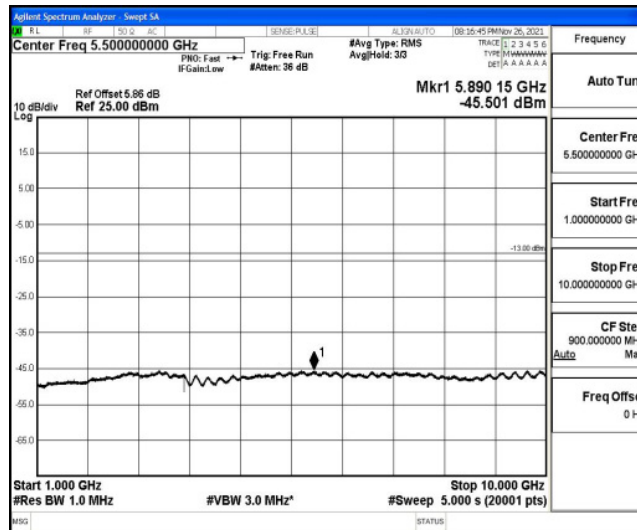

Band26-15MHz-16QAM-26915-1RB#0-Range4:1000~10000MHz

Band26-15MHz-16QAM-26965-1RB#0-Range1:0.009~0.15MHz