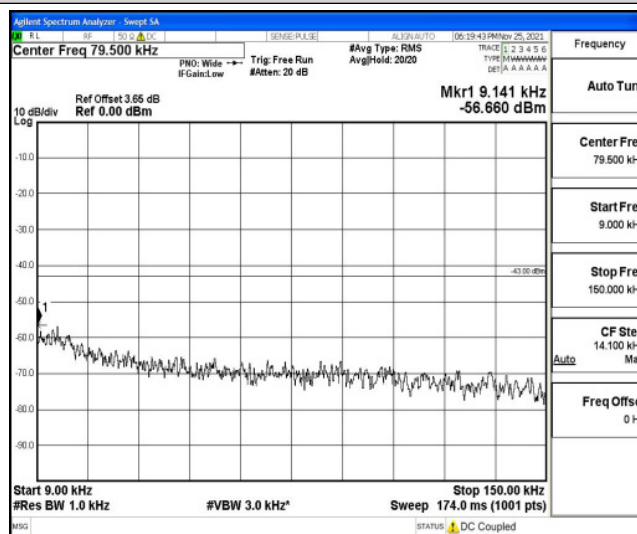

Band26-5MHz-16QAM-27015-1RB#0-Range1:0.009~0.15MHz

Band26-5MHz-16QAM-27015-1RB#0-Range2:0.15~30MHz