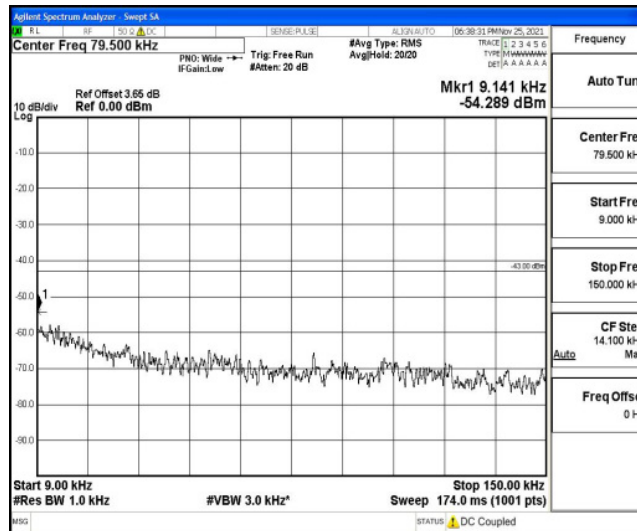

Band26-10MHz-QPSK-26840-1RB#0-Range1:0.009~0.15MHz

Band26-10MHz-QPSK-26840-1RB#0-Range2:0.15~30MHz