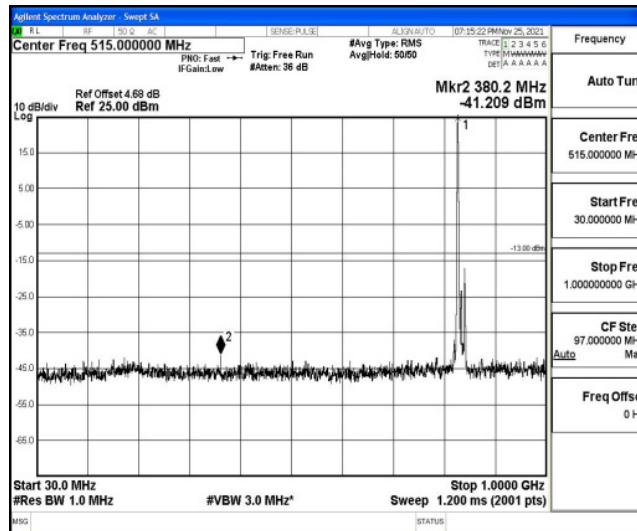

Band26-15MHz-QPSK-26915-1RB#0-Range3:30~1000MHz

Band26-15MHz-QPSK-26915-1RB#0-Range4:1000~10000MHz