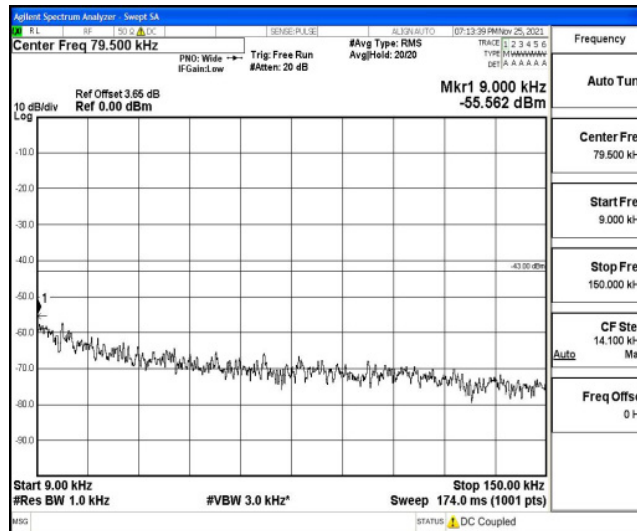

Band26-15MHz-QPSK-26965-1RB#0-Range2:0.15~30MHz

Band26-15MHz-QPSK-26965-1RB#0-Range3:30~1000MHz

Band26-15MHz-QPSK-26965-1RB#0-Range4:1000~10000MHz

Band26-15MHz-16QAM-26865-1RB#0-Range1:0.009~0.15MHz

Band26-15MHz-16QAM-26865-1RB#0-Range2:0.15~30MHz