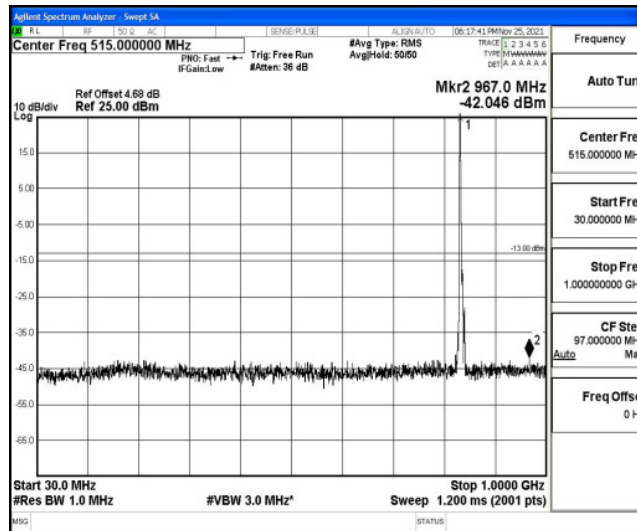

Band26-5MHz-16QAM-26915-1RB#0-Range3:30~1000MHz

Band26-5MHz-16QAM-26915-1RB#0-Range4:1000~10000MHz