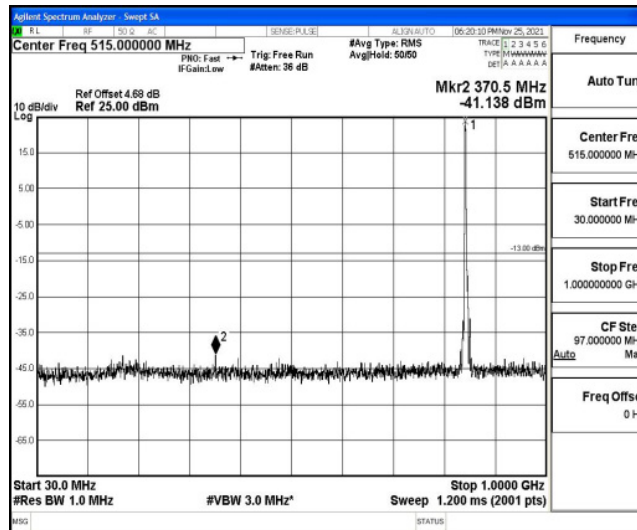

Band26-5MHz-16QAM-26915-1RB#0-Range3:30~1000MHz

Band26-5MHz-16QAM-26915-1RB#0-Range4:1000~10000MHz

Band26-5MHz-16QAM-27015-1RB#0-Range1:0.009~0.15MHz

Band26-5MHz-16QAM-27015-1RB#0-Range2:0.15~30MHz

Band26-5MHz-16QAM-27015-1RB#0-Range3:30~1000MHz