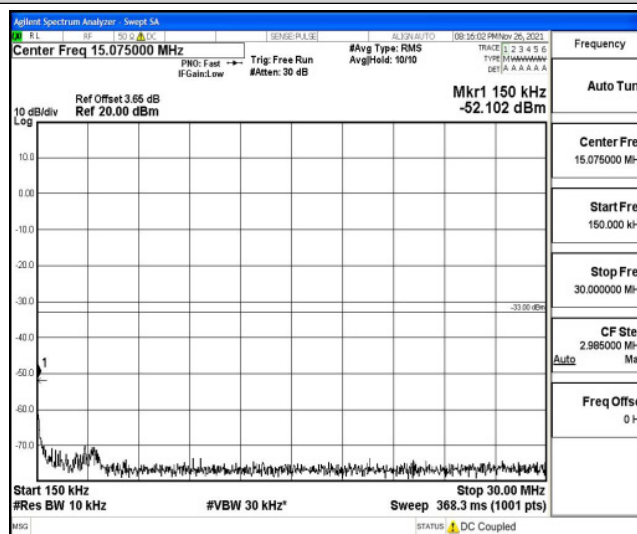

Band26-15MHz-16QAM-26865-1RB#0-Range3:30~1000MHz

Band26-15MHz-16QAM-26865-1RB#0-Range4:1000~10000MHz

Band26-15MHz-16QAM-26915-1RB#0-Range1:0.009~0.15MHz

Band26-15MHz-16QAM-26915-1RB#0-Range2:0.15~30MHz

Band26-15MHz-16QAM-26915-1RB#0-Range3:30~1000MHz