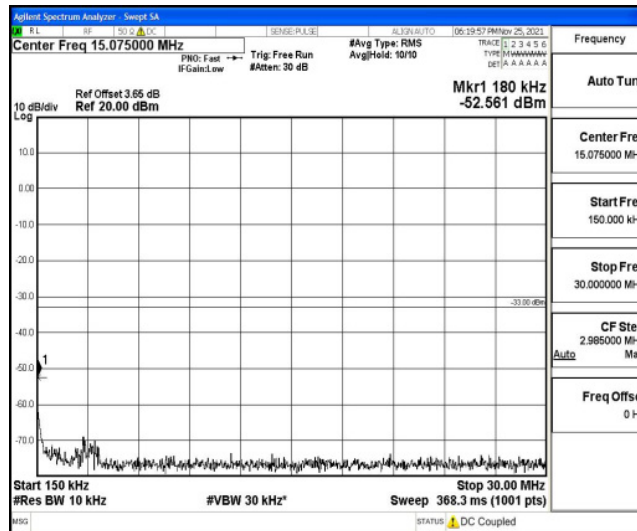

Band26-5MHz-16QAM-26915-1RB#0-Range3:30~1000MHz

Band26-5MHz-16QAM-26915-1RB#0-Range4:1000~10000MHz

Band26-5MHz-16QAM-27015-1RB#0-Range1:0.009~0.15MHz

Band26-5MHz-16QAM-27015-1RB#0-Range2:0.15~30MHz

Band26-5MHz-16QAM-27015-1RB#0-Range3:30~1000MHz