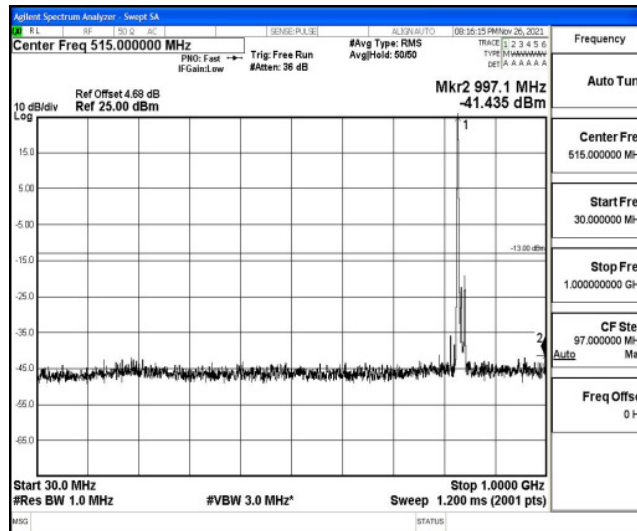

Band26-15MHz-16QAM-26865-1RB#0-Range3:30~1000MHz

Band26-15MHz-16QAM-26865-1RB#0-Range4:1000~10000MHz

Band26-15MHz-16QAM-26915-1RB#0-Range1:0.009~0.15MHz

Band26-15MHz-16QAM-26915-1RB#0-Range2:0.15~30MHz

Band26-15MHz-16QAM-26915-1RB#0-Range3:30~1000MHz