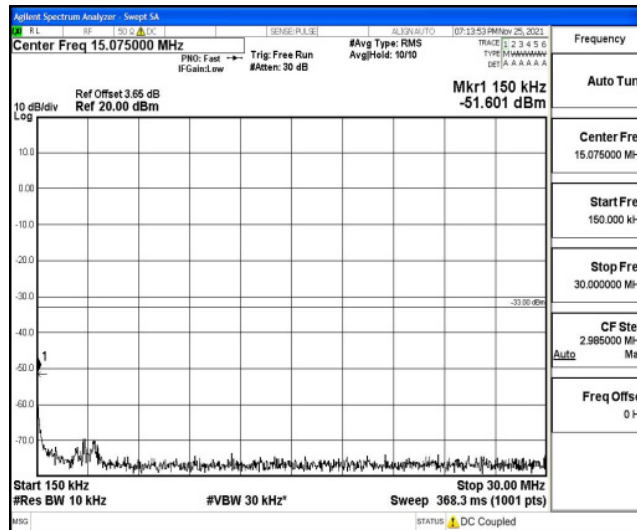

Band26-15MHz-QPSK-26965-1RB#0-Range2:0.15~30MHz

Band26-15MHz-QPSK-26965-1RB#0-Range3:30~1000MHz

Band26-15MHz-QPSK-26965-1RB#0-Range4:1000~10000MHz

Band26-15MHz-16QAM-26865-1RB#0-Range1:0.009~0.15MHz

Band26-15MHz-16QAM-26865-1RB#0-Range2:0.15~30MHz