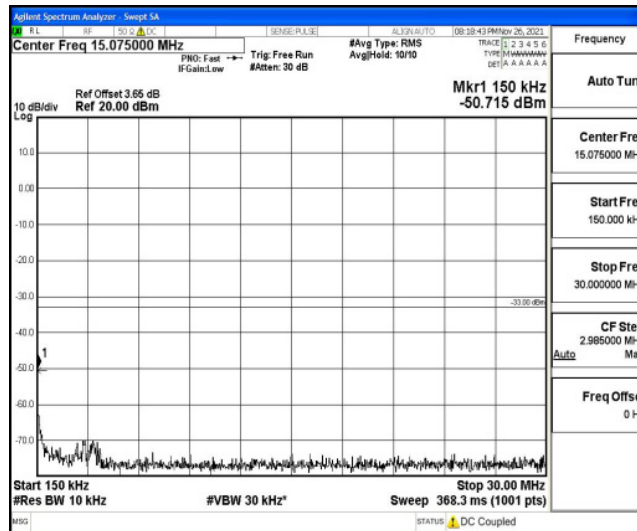

Band26-15MHz-16QAM-26915-1RB#0-Range4:1000~10000MHz

Band26-15MHz-16QAM-26965-1RB#0-Range1:0.009~0.15MHz

Band26-15MHz-16QAM-26965-1RB#0-Range2:0.15~30MHz

Band26-15MHz-16QAM-26965-1RB#0-Range3:30~1000MHz

Band26-15MHz-16QAM-26965-1RB#0-Range4:1000~10000MHz