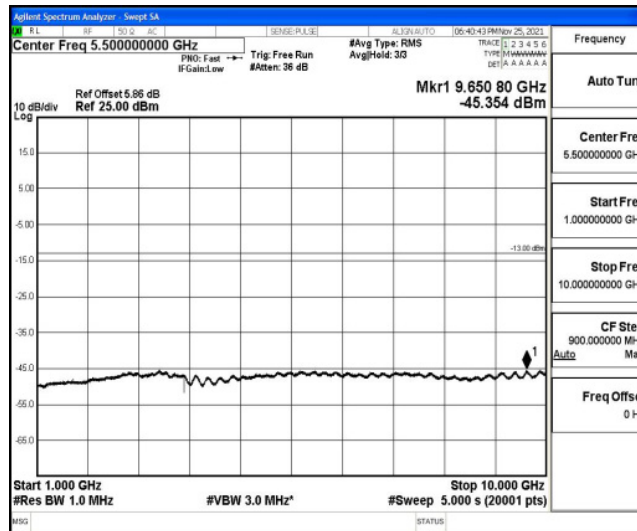

Band26-10MHz-16QAM-26840-1RB#0-Range4:1000~10000MHz

Band26-10MHz-16QAM-26915-1RB#0-Range1:0.009~0.15MHz