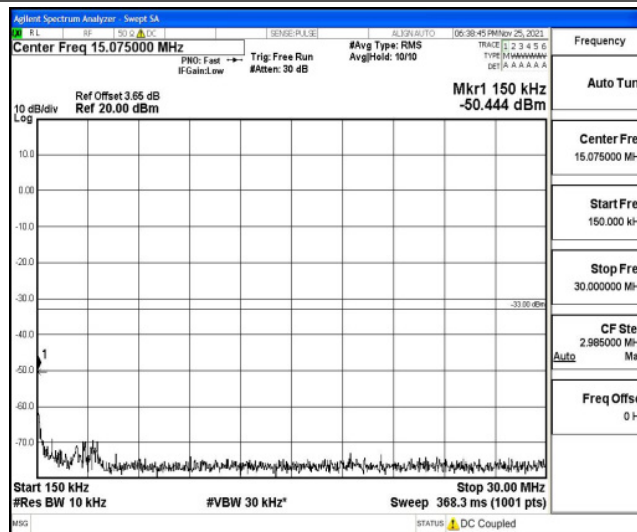

Band26-10MHz-QPSK-26840-1RB#0-Range2:0.15~30MHz

Band26-10MHz-QPSK-26840-1RB#0-Range3:30~1000MHz