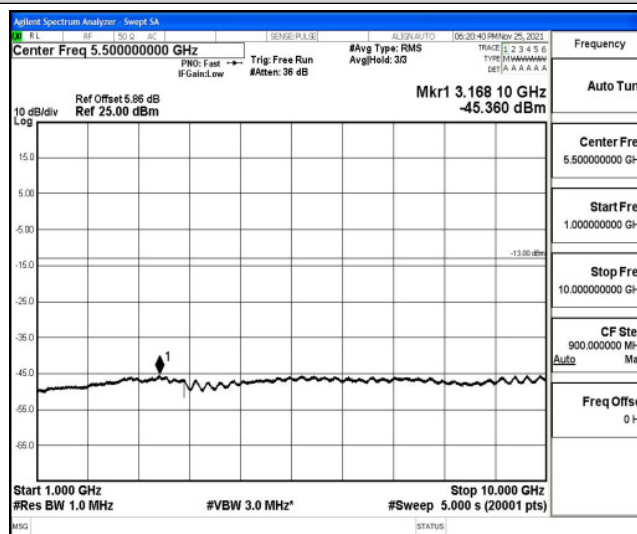

Band26-5MHz-16QAM-27015-1RB#0-Range4:1000~10000MHz

Band26-10MHz-QPSK-26840-1RB#0-Range1:0.009~0.15MHz