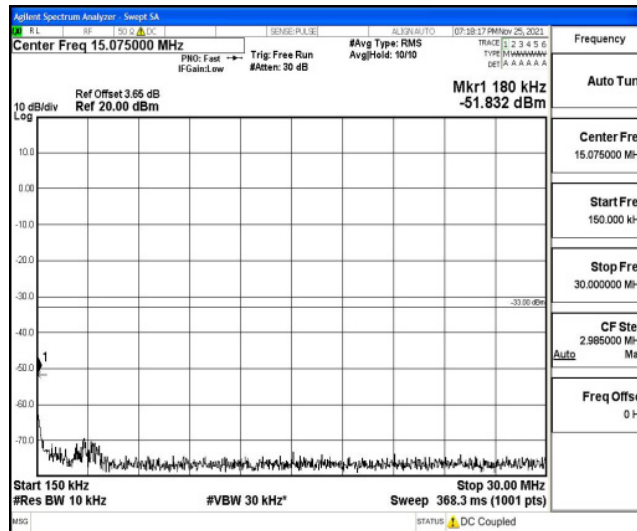

Band26-15MHz-QPSK-26965-1RB#0-Range2:0.15~30MHz

Band26-15MHz-QPSK-26965-1RB#0-Range3:30~1000MHz