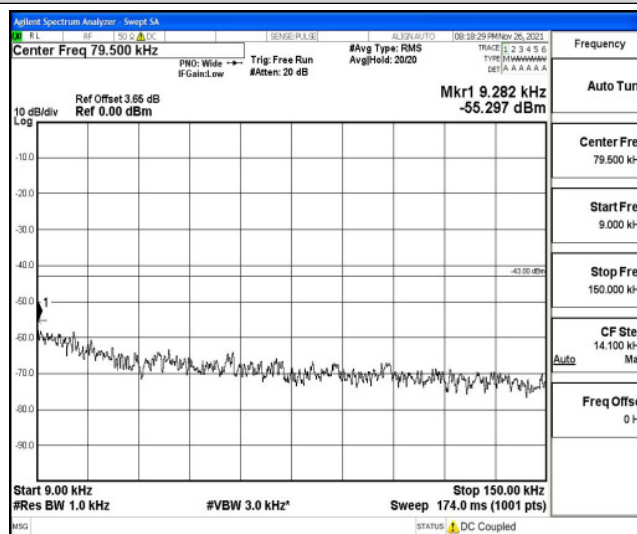

Band26-15MHz-16QAM-26965-1RB#0-Range1:0.009~0.15MHz

Band26-15MHz-16QAM-26965-1RB#0-Range2:0.15~30MHz