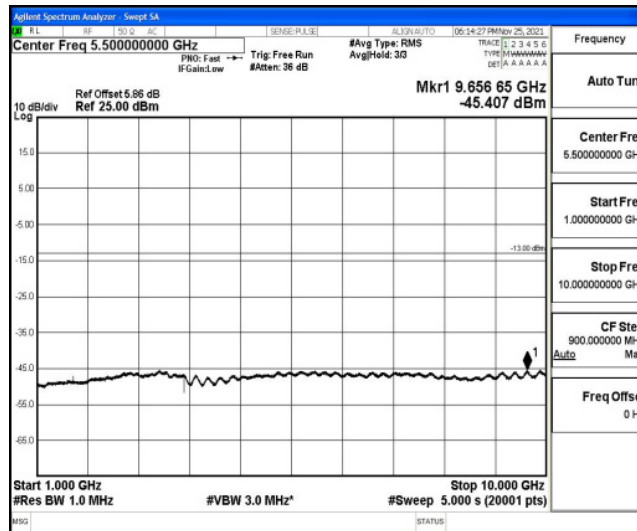

Band26-5MHz-QPSK-26815-1RB#0-Range4:1000~10000MHz

Band26-5MHz-QPSK-26915-1RB#0-Range1:0.009~0.15MHz