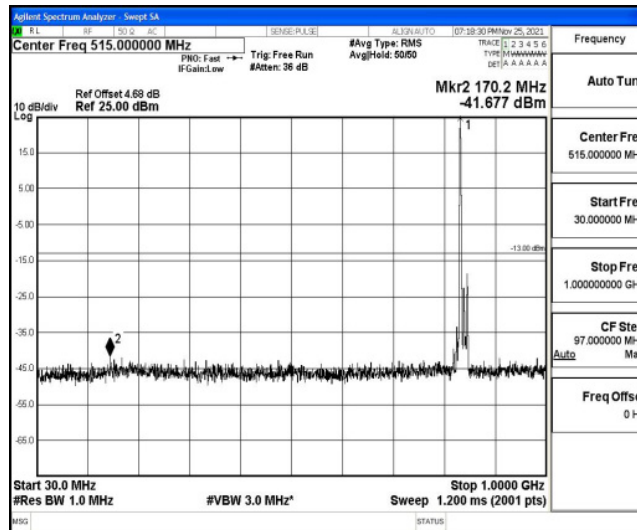

Band26-15MHz-QPSK-26965-1RB#0-Range3:30~1000MHz

Band26-15MHz-QPSK-26965-1RB#0-Range4:1000~10000MHz