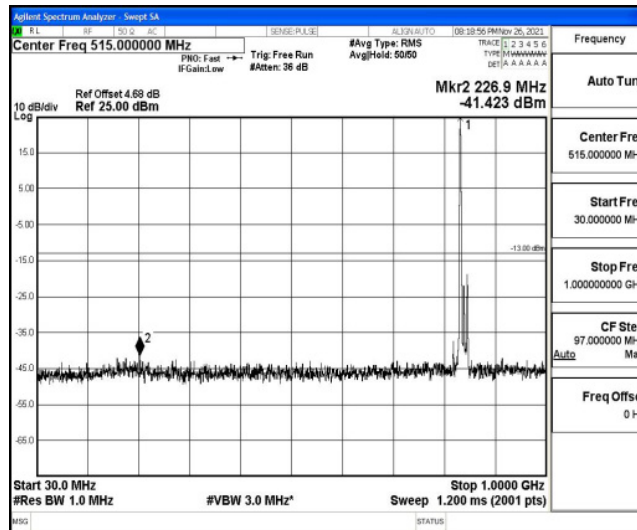

Band26-15MHz-16QAM-26915-1RB#0-Range4:1000~10000MHz

Band26-15MHz-16QAM-26965-1RB#0-Range1:0.009~0.15MHz

Band26-15MHz-16QAM-26965-1RB#0-Range2:0.15~30MHz

Band26-15MHz-16QAM-26965-1RB#0-Range3:30~1000MHz

Band26-15MHz-16QAM-26965-1RB#0-Range4:1000~10000MHz