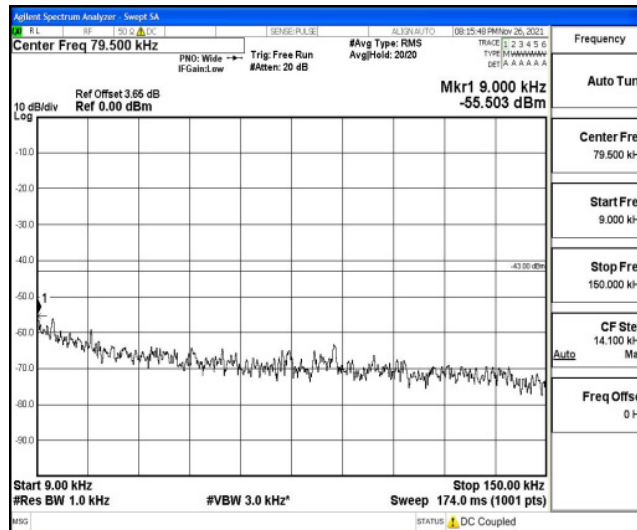

Band26-15MHz-16QAM-26915-1RB#0-Range1:0.009~0.15MHz

Band26-15MHz-16QAM-26915-1RB#0-Range2:0.15~30MHz