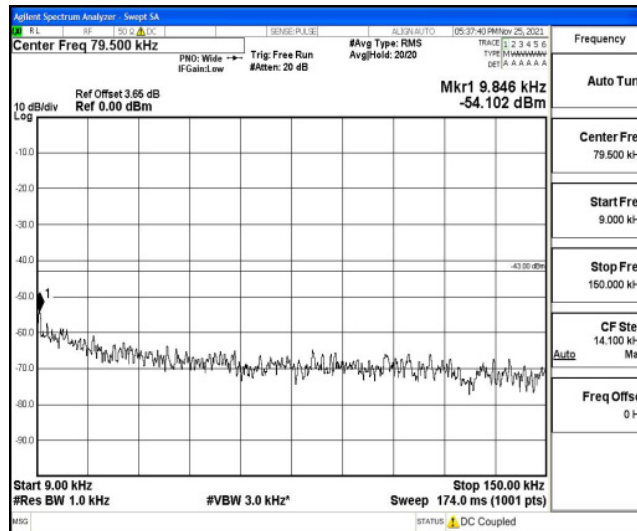

Band26-3MHz-QPSK-26805-1RB#0-Range2:0.15~30MHz