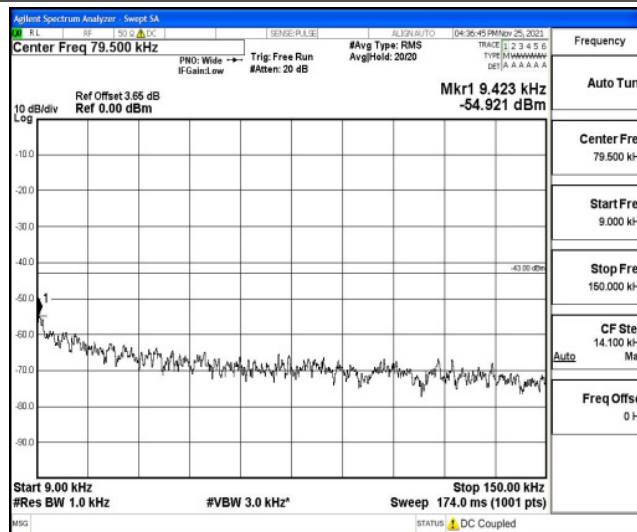

Band26-1.4MHz-16QAM-26797-1RB#0-Range3:30~1000MHz

Band26-1.4MHz-16QAM-26797-1RB#0-Range4:1000~10000MHz

Band26-1.4MHz-16QAM-26915-1RB#0-Range1:0.009~0.15MHz

Band26-1.4MHz-16QAM-26915-1RB#0-Range2:0.15~30MHz