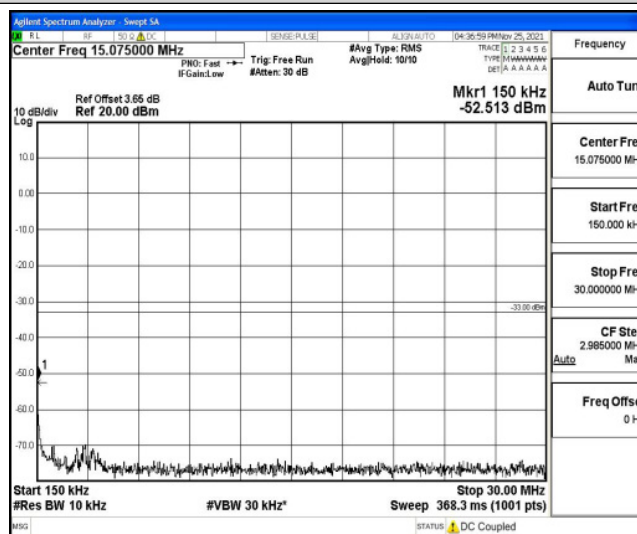

Band26-1.4MHz-16QAM-26797-1RB#0-Range3:30~1000MHz

Band26-1.4MHz-16QAM-26797-1RB#0-Range4:1000~10000MHz

Band26-1.4MHz-16QAM-26915-1RB#0-Range1:0.009~0.15MHz

Band26-1.4MHz-16QAM-26915-1RB#0-Range2:0.15~30MHz