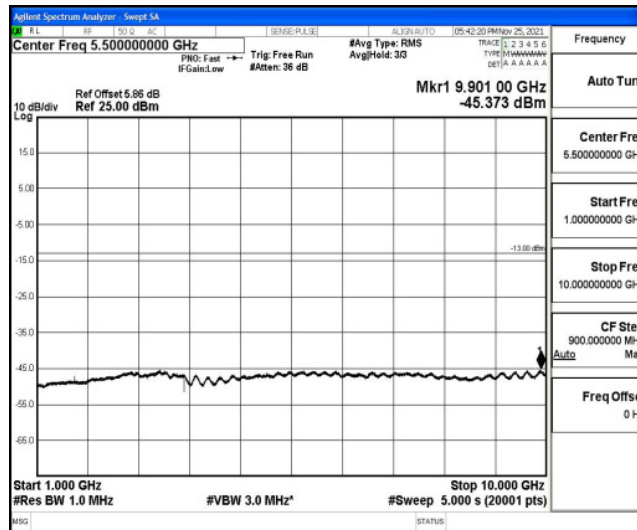

Band26-3MHz-16QAM-27025-1RB#0-Range1:0.009~0.15MHz