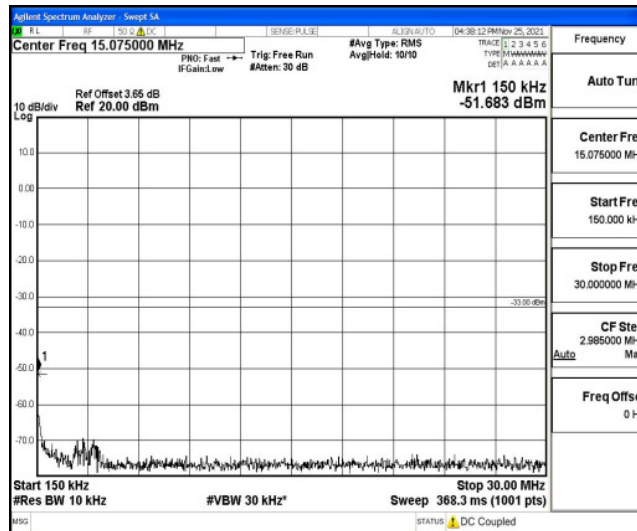

Band26-1.4MHz-QPSK-27033-1RB#0-Range3:30~1000MHz