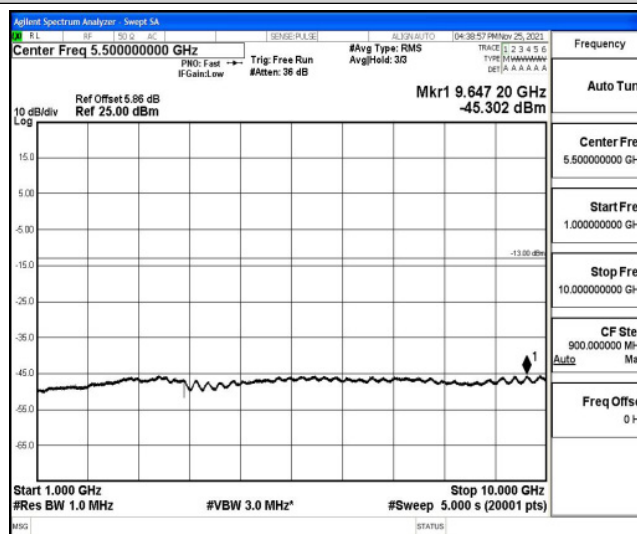

Band26-1.4MHz-16QAM-26797-1RB#0-Range1:0.009~0.15MHz