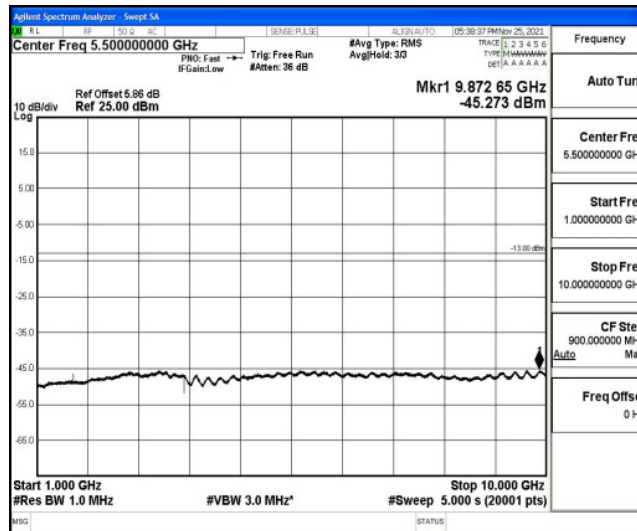

Band26-3MHz-QPSK-26915-1RB#0-Range1:0.009~0.15MHz