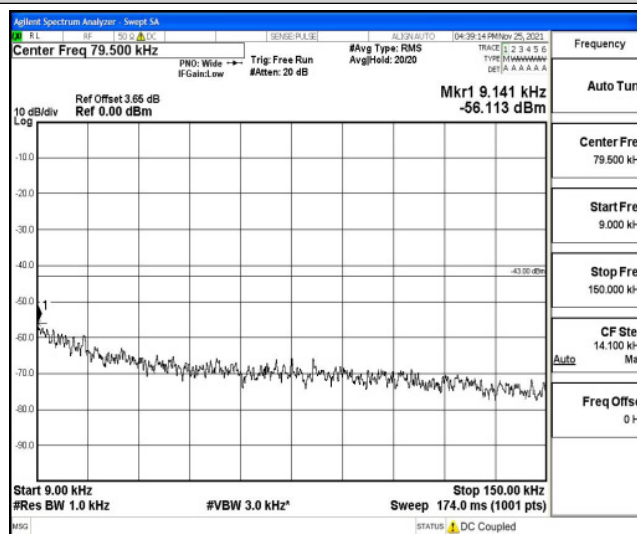

Band26-1.4MHz-16QAM-26915-1RB#0-Range3:30~1000MHz

Band26-1.4MHz-16QAM-26915-1RB#0-Range4:1000~10000MHz

Band26-1.4MHz-16QAM-27033-1RB#0-Range1:0.009~0.15MHz

Band26-1.4MHz-16QAM-27033-1RB#0-Range2:0.15~30MHz