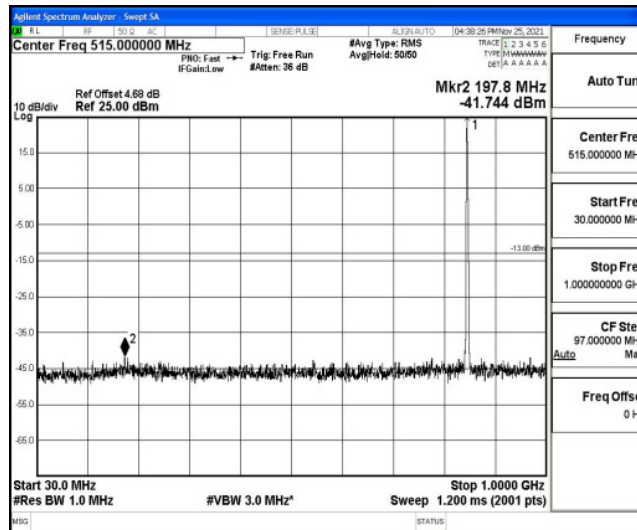

Band26-1.4MHz-QPSK-27033-1RB#0-Range4:1000~10000MHz