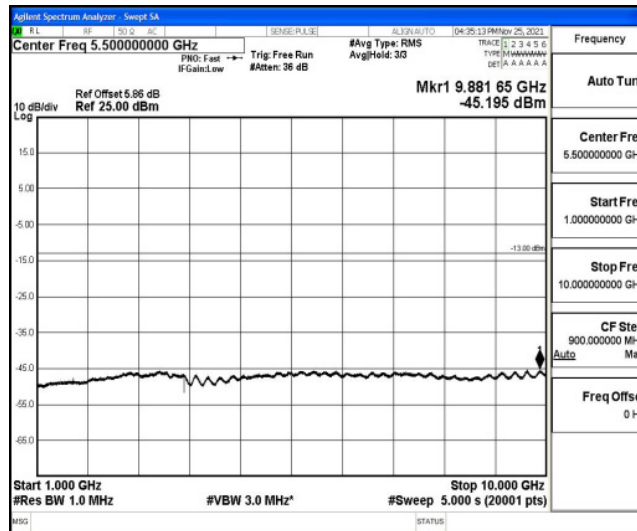

Band26-1.4MHz-16QAM-26915-1RB#0-Range1:0.009~0.15MHz