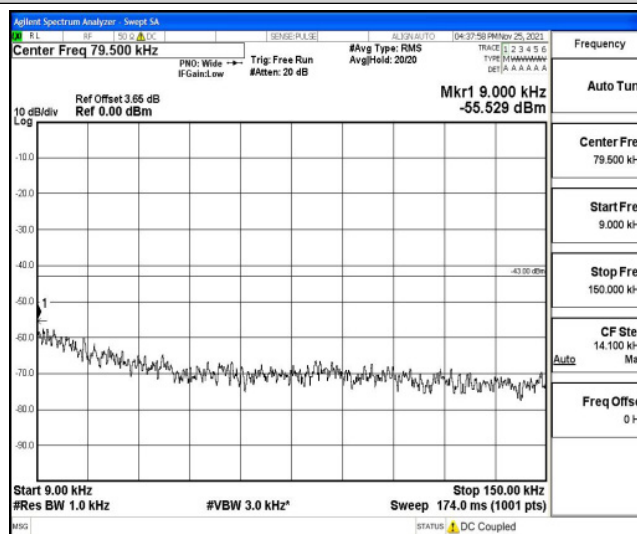

Band26-1.4MHz-QPSK-26915-1RB#0-Range1:0.009~0.15MHz

Band26-1.4MHz-QPSK-26915-1RB#0-Range2:0.15~30MHz

Band26-1.4MHz-QPSK-26915-1RB#0-Range3:30~1000MHz

Band26-1.4MHz-QPSK-26915-1RB#0-Range4:1000~10000MHz

Band26-1.4MHz-QPSK-27033-1RB#0-Range1:0.009~0.15MHz