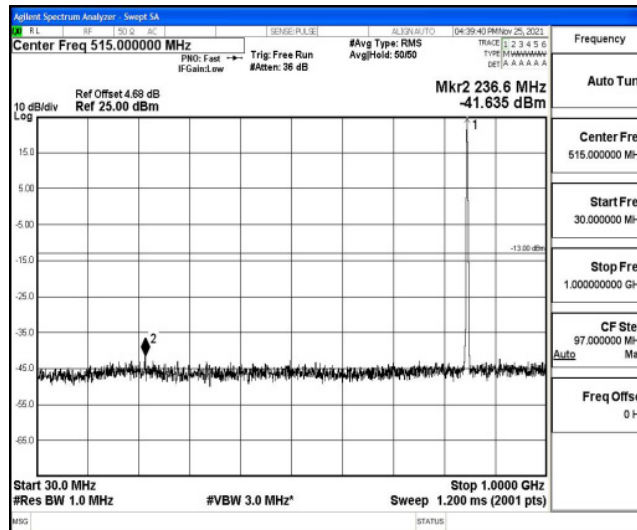

Band26-1.4MHz-16QAM-27033-1RB#0-Range4:1000~10000MHz