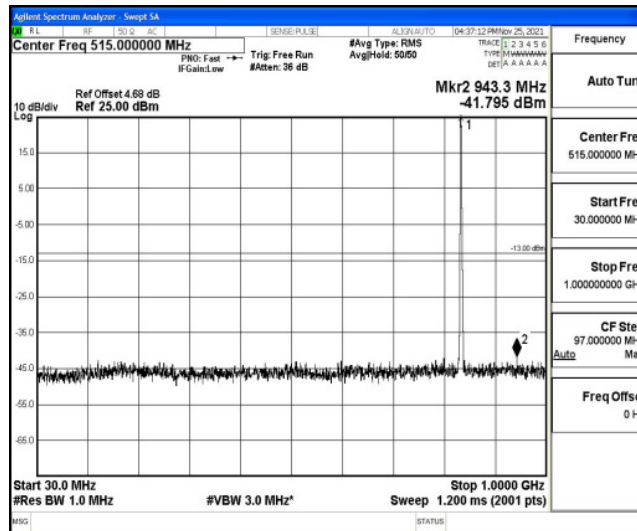

Band26-1.4MHz-16QAM-26915-1RB#0-Range4:1000~10000MHz