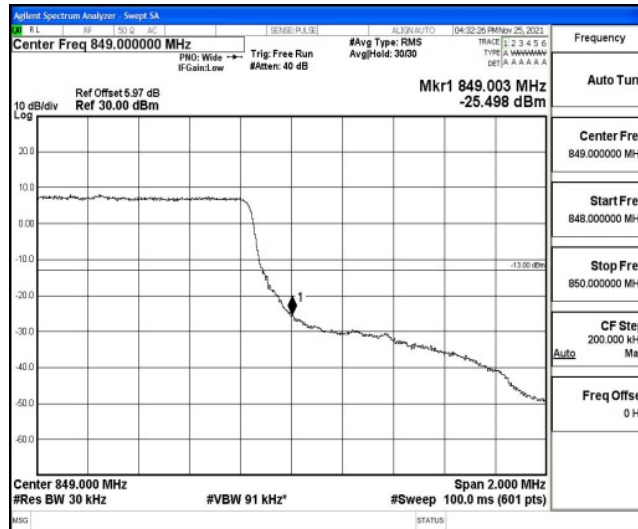

## H.4 Band Edge

### Test Result

Band	Bandwidth	Modulation	Channel	RB Configuration	Result(dBm)	Verdict
Band26	1.4MHz	QPSK	26797	6RB#0	-28.21	PASS
Band26	1.4MHz	QPSK	27033	6RB#0	-25.50	PASS
Band26	1.4MHz	16QAM	26797	6RB#0	-28.84	PASS
Band26	1.4MHz	16QAM	27033	6RB#0	-27.24	PASS
Band26	3MHz	QPSK	26805	15RB#0	-25.00	PASS
Band26	3MHz	QPSK	27025	15RB#0	-26.97	PASS
Band26	3MHz	16QAM	26805	15RB#0	-27.25	PASS
Band26	3MHz	16QAM	27025	15RB#0	-28.51	PASS
Band26	5MHz	QPSK	26815	25RB#0	-25.87	PASS
Band26	5MHz	QPSK	27015	25RB#0	-26.42	PASS
Band26	5MHz	16QAM	26815	25RB#0	-26.76	PASS
Band26	5MHz	16QAM	27015	25RB#0	-27.59	PASS
Band26	10MHz	QPSK	26840	50RB#0	-29.29	PASS
Band26	10MHz	QPSK	26990	50RB#0	-30.82	PASS
Band26	10MHz	16QAM	26840	50RB#0	-31.04	PASS
Band26	10MHz	16QAM	26990	50RB#0	-31.75	PASS
Band26	15MHz	QPSK	26865	75RB#0	-31.97	PASS
Band26	15MHz	QPSK	26965	75RB#0	-32.51	PASS
Band26	15MHz	16QAM	26865	75RB#0	-33.31	PASS
Band26	15MHz	16QAM	26965	75RB#0	-33.45	PASS

### Test Graphs

Band26-1.4MHz-QPSK-26797-6RB#0

Band26-1.4MHz-QPSK-27033-6RB#0

Band26-1.4MHz-16QAM-26797-6RB#0