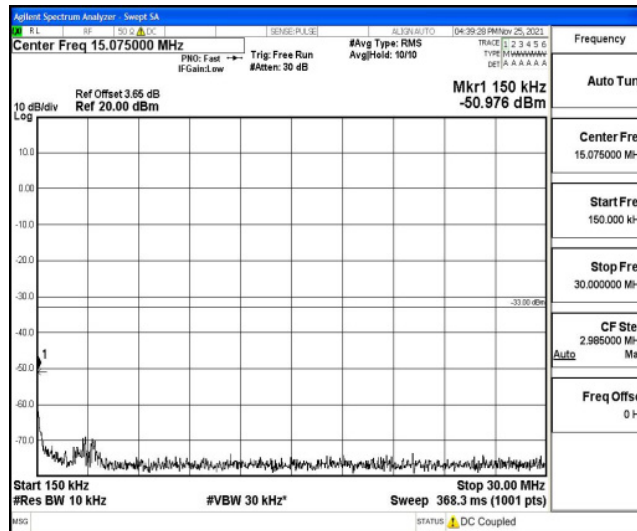

Band26-1.4MHz-16QAM-26915-1RB#0-Range3:30~1000MHz

Band26-1.4MHz-16QAM-26915-1RB#0-Range4:1000~10000MHz

Band26-1.4MHz-16QAM-27033-1RB#0-Range1:0.009~0.15MHz

Band26-1.4MHz-16QAM-27033-1RB#0-Range2:0.15~30MHz