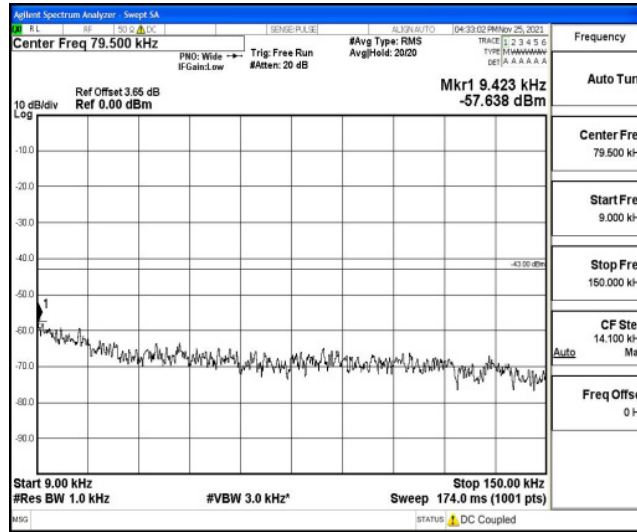

Test Graphs

Band26-1.4MHz-QPSK-26797-1RB#0-Range1:0.009~0.15MHz