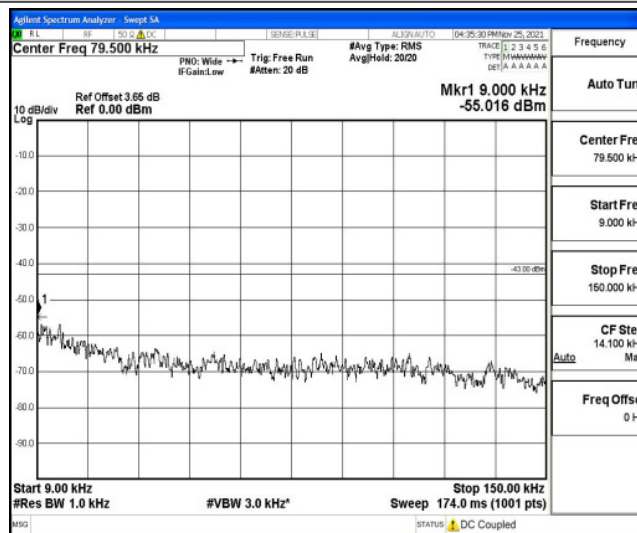

Band26-1.4MHz-QPSK-26915-1RB#0-Range1:0.009~0.15MHz