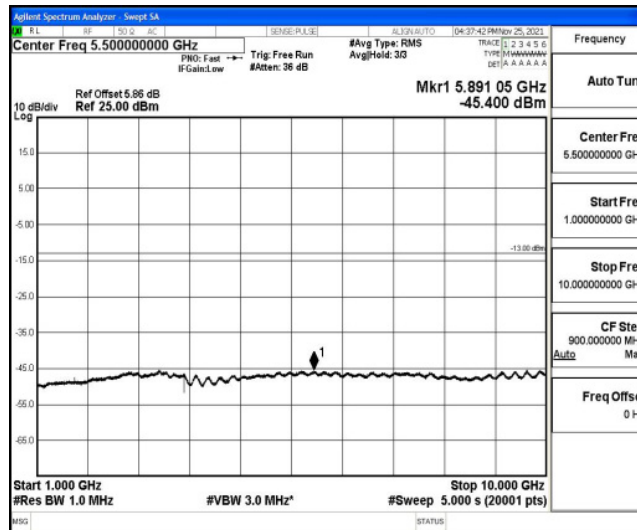

Band26-1.4MHz-16QAM-27033-1RB#0-Range1:0.009~0.15MHz