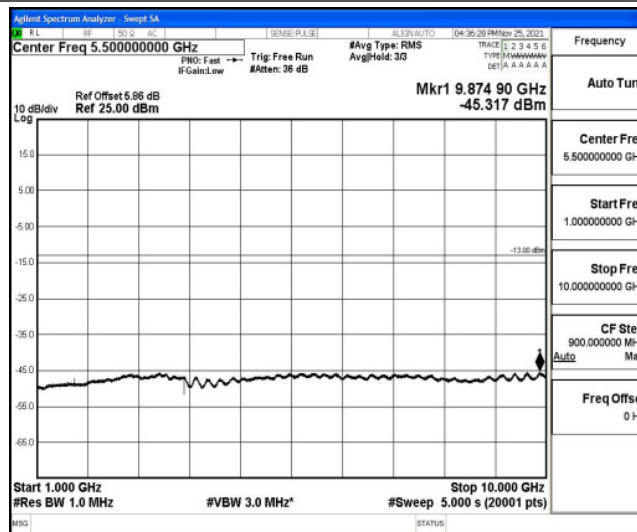

Band26-1.4MHz-QPSK-26915-1RB#0-Range1:0.009~0.15MHz

Band26-1.4MHz-QPSK-26915-1RB#0-Range2:0.15~30MHz

Band26-1.4MHz-QPSK-26915-1RB#0-Range3:30~1000MHz

Band26-1.4MHz-QPSK-26915-1RB#0-Range4:1000~10000MHz

Band26-1.4MHz-QPSK-27033-1RB#0-Range1:0.009~0.15MHz