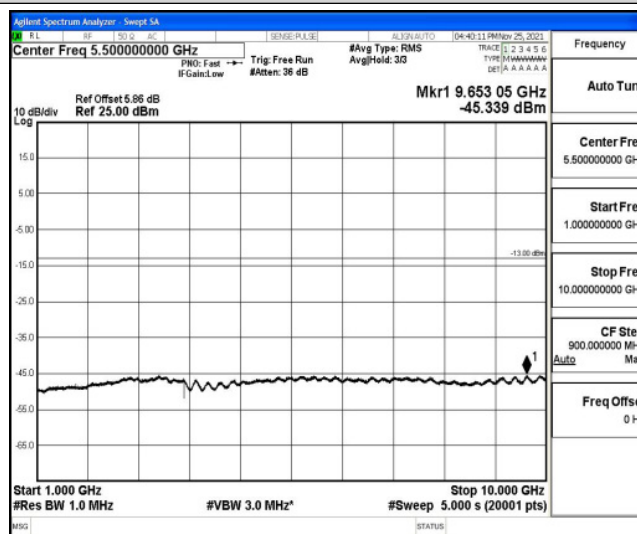

Band26-3MHz-QPSK-26805-1RB#0-Range1:0.009~0.15MHz