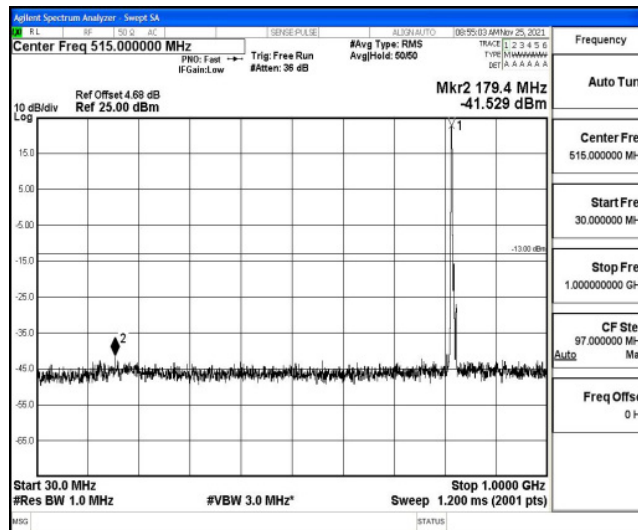

Band26-5MHz-16QAM-26740-1RB#0-Range3:30~1000MHz

Band26-5MHz-16QAM-26740-1RB#0-Range4:1000~10000MHz