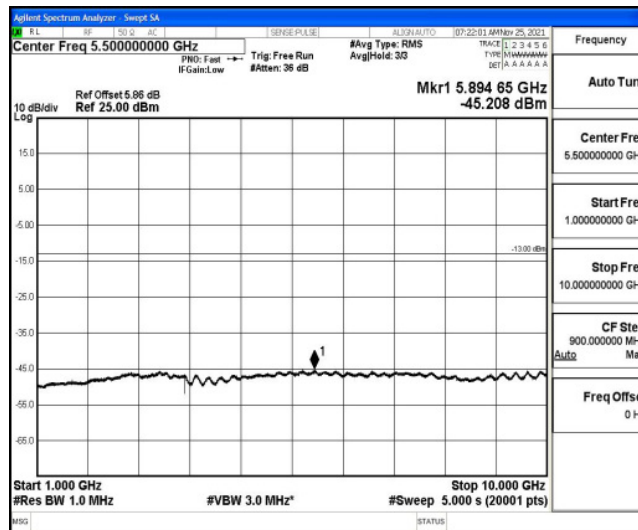

Band26-1.4MHz-16QAM-26697-1RB#0-Range4:1000~10000MHz

Band26-1.4MHz-16QAM-26740-1RB#0-Range1:0.009~0.15MHz