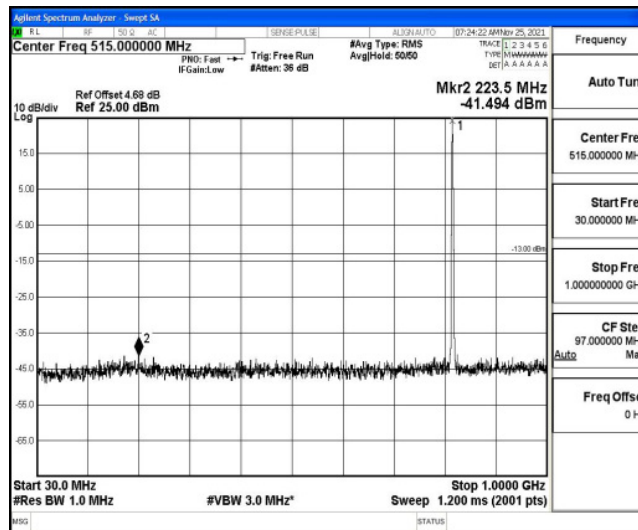

Band26-1.4MHz-16QAM-26740-1RB#0-Range3:30~1000MHz

Band26-1.4MHz-16QAM-26740-1RB#0-Range4:1000~10000MHz