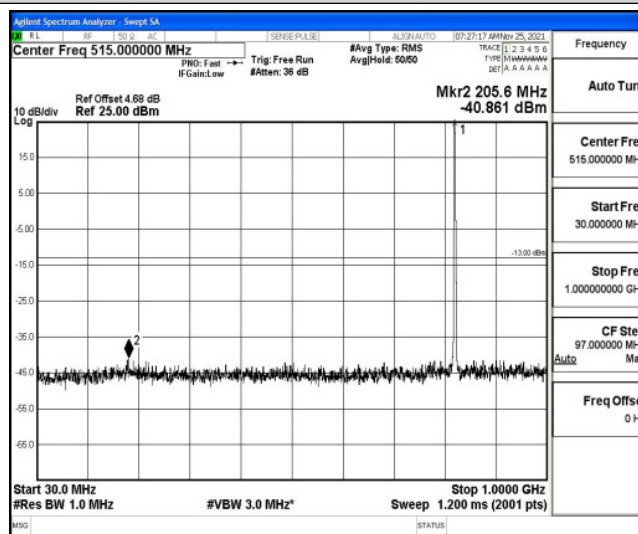

Band26-1.4MHz-16QAM-26783-1RB#0-Range3:30~1000MHz

Band26-1.4MHz-16QAM-26783-1RB#0-Range4:1000~10000MHz