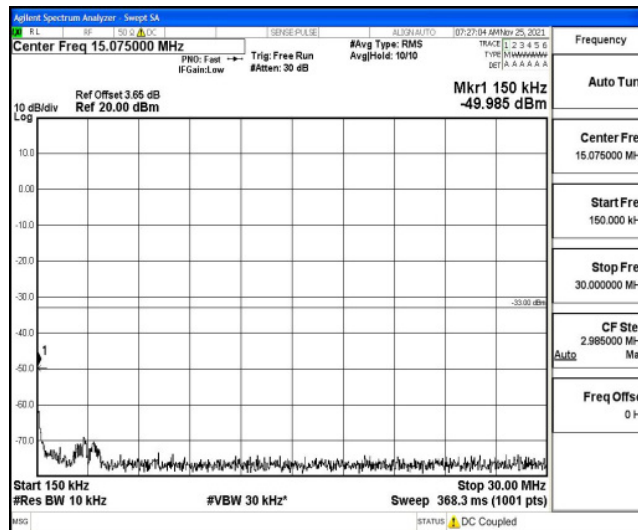

Band26-1.4MHz-16QAM-26783-1RB#0-Range2:0.15~30MHz

Band26-1.4MHz-16QAM-26783-1RB#0-Range3:30~1000MHz