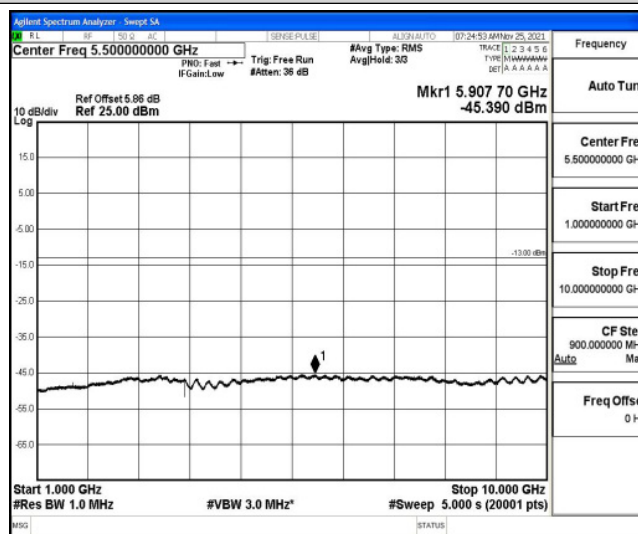

Band26-1.4MHz-16QAM-26740-1RB#0-Range4:1000~10000MHz

Band26-1.4MHz-16QAM-26783-1RB#0-Range1:0.009~0.15MHz