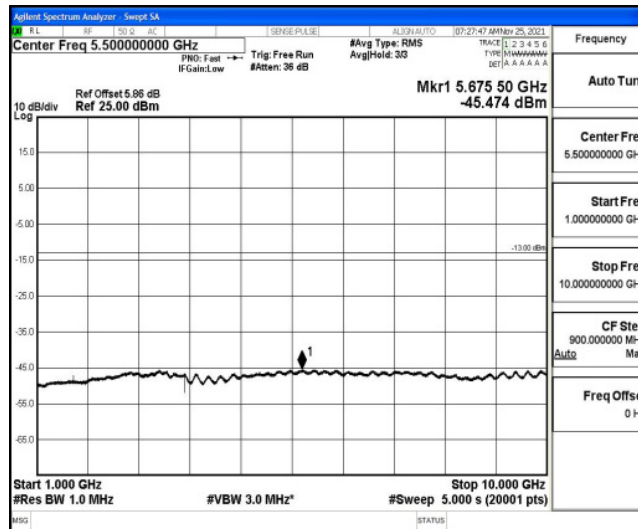

Band26-1.4MHz-16QAM-26783-1RB#0-Range4:1000~10000MHz

Band26-3MHz-QPSK-26705-1RB#0-Range1:0.009~0.15MHz