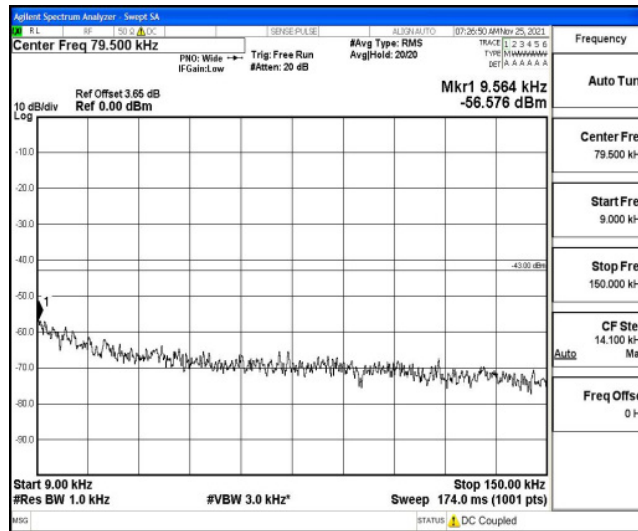

Band26-1.4MHz-16QAM-26740-1RB#0-Range2:0.15~30MHz

Band26-1.4MHz-16QAM-26740-1RB#0-Range3:30~1000MHz

Band26-1.4MHz-16QAM-26740-1RB#0-Range4:1000~10000MHz

Band26-1.4MHz-16QAM-26783-1RB#0-Range1:0.009~0.15MHz