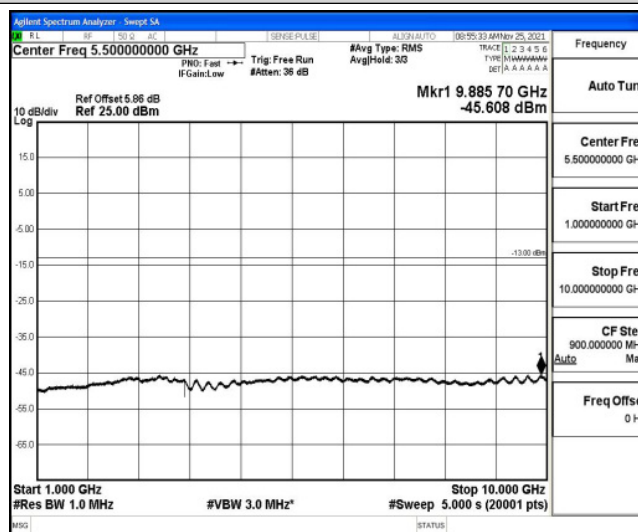

Band26-5MHz-16QAM-26740-1RB#0-Range4:1000~10000MHz

Band26-5MHz-16QAM-26765-1RB#0-Range1:0.009~0.15MHz