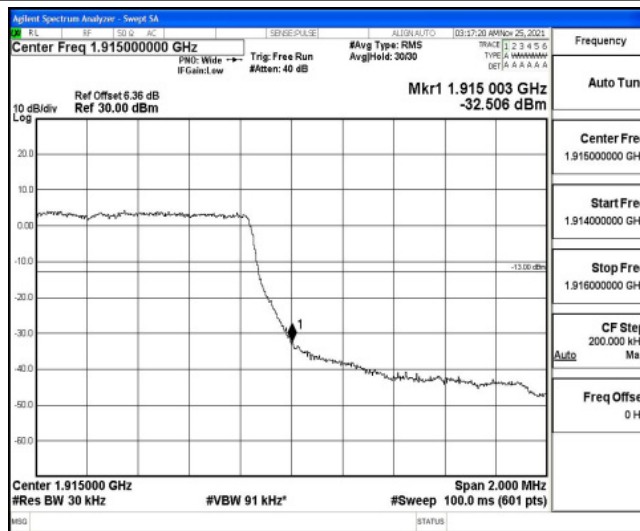

## F.4 Band Edge

### Test Result

Band	Bandwidth	Modulation	Channel	RB Configuration	Result(dBm)	Verdict
Band25	1.4MHz	QPSK	26047	6RB#0	-27.90	PASS
Band25	1.4MHz	QPSK	26683	6RB#0	-32.51	PASS
Band25	1.4MHz	16QAM	26047	6RB#0	-28.61	PASS
Band25	1.4MHz	16QAM	26683	6RB#0	-32.55	PASS
Band25	3MHz	QPSK	26055	15RB#0	-25.19	PASS
Band25	3MHz	QPSK	26675	15RB#0	-28.39	PASS
Band25	3MHz	16QAM	26055	15RB#0	-28.19	PASS
Band25	3MHz	16QAM	26675	15RB#0	-29.57	PASS
Band25	5MHz	QPSK	26065	25RB#0	-25.60	PASS
Band25	5MHz	QPSK	26665	25RB#0	-30.95	PASS
Band25	5MHz	16QAM	26065	25RB#0	-26.54	PASS
Band25	5MHz	16QAM	26665	25RB#0	-30.00	PASS
Band25	10MHz	QPSK	26090	50RB#0	-28.60	PASS
Band25	10MHz	QPSK	26640	50RB#0	-33.88	PASS
Band25	10MHz	16QAM	26090	50RB#0	-30.07	PASS
Band25	10MHz	16QAM	26640	50RB#0	-34.42	PASS
Band25	15MHz	QPSK	26115	75RB#0	-31.05	PASS
Band25	15MHz	QPSK	26615	75RB#0	-34.85	PASS
Band25	15MHz	16QAM	26115	75RB#0	-32.59	PASS
Band25	15MHz	16QAM	26615	75RB#0	-36.50	PASS
Band25	20MHz	QPSK	26140	100RB#0	-33.36	PASS
Band25	20MHz	QPSK	26590	100RB#0	-37.15	PASS
Band25	20MHz	16QAM	26140	100RB#0	-34.24	PASS
Band25	20MHz	16QAM	26590	100RB#0	-37.97	PASS

### Test Graphs

Band25-1.4MHz-QPSK-26047-6RB#0

Band25-1.4MHz-QPSK-26683-6RB#0

Band25-1.4MHz-16QAM-26047-6RB#0