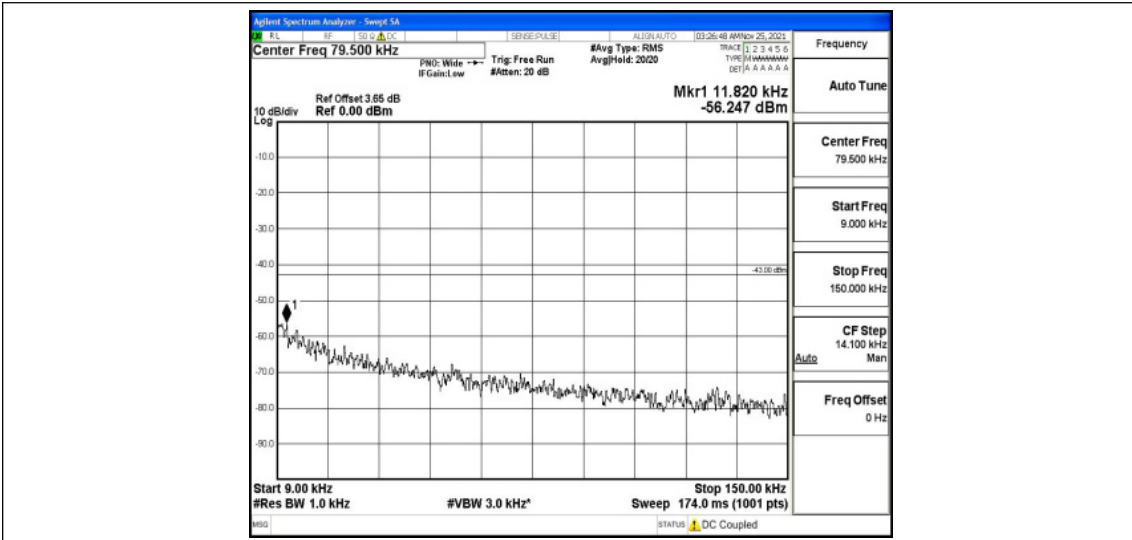

Band25-1.4MHz-16QAM-26683-1RB#0-Range1:0.009~0.15MHz