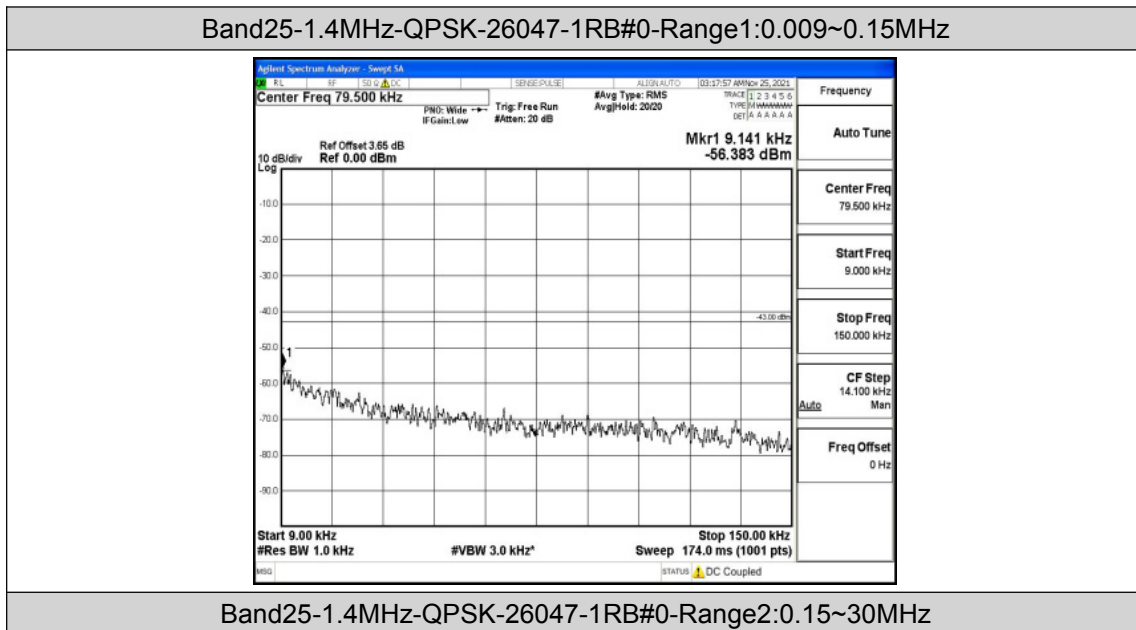

Band25	20MHz	16QAM	26140	1RB#0	Range1:0.009~0.15MHz	-57.28	PASS
Band25	20MHz	16QAM	26140	1RB#0	Range2:0.15~30MHz	-50.95	PASS
Band25	20MHz	16QAM	26140	1RB#0	Range3:30~1000MHz	-42.34	PASS
Band25	20MHz	16QAM	26140	1RB#0	Range4:1000~10000MHz	-45.27	PASS
Band25	20MHz	16QAM	26140	1RB#0	Range5:10000~20000MHz	-33.57	PASS
Band25	20MHz	16QAM	26365	1RB#0	Range1:0.009~0.15MHz	-55.52	PASS
Band25	20MHz	16QAM	26365	1RB#0	Range2:0.15~30MHz	-50.96	PASS
Band25	20MHz	16QAM	26365	1RB#0	Range3:30~1000MHz	-42.3	PASS
Band25	20MHz	16QAM	26365	1RB#0	Range4:1000~10000MHz	-45.35	PASS
Band25	20MHz	16QAM	26365	1RB#0	Range5:10000~20000MHz	-33.63	PASS
Band25	20MHz	16QAM	26590	1RB#0	Range1:0.009~0.15MHz	-56.38	PASS
Band25	20MHz	16QAM	26590	1RB#0	Range2:0.15~30MHz	-53.41	PASS
Band25	20MHz	16QAM	26590	1RB#0	Range3:30~1000MHz	-43.52	PASS
Band25	20MHz	16QAM	26590	1RB#0	Range4:1000~10000MHz	-45.35	PASS
Band25	20MHz	16QAM	26590	1RB#0	Range5:10000~20000MHz	-33.53	PASS

Test Graphs