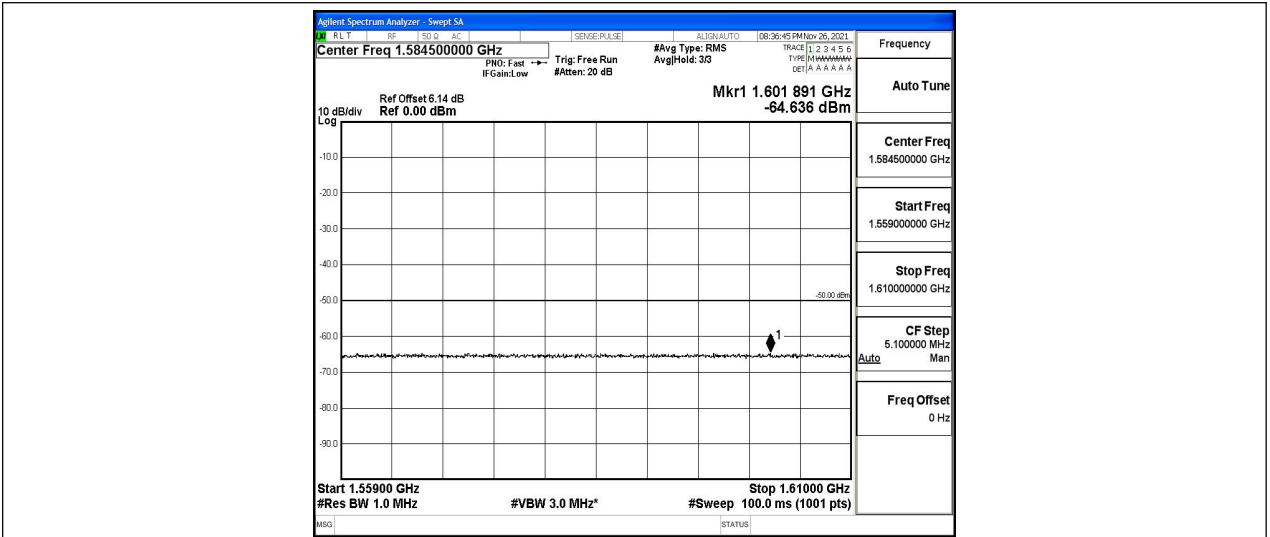

Band13-5MHz-16QAM-23230-1RB#0-Range7:1559~1610MHz

Band13-5MHz-16QAM-23255-1RB#0-Range1:0.009~0.15MHz