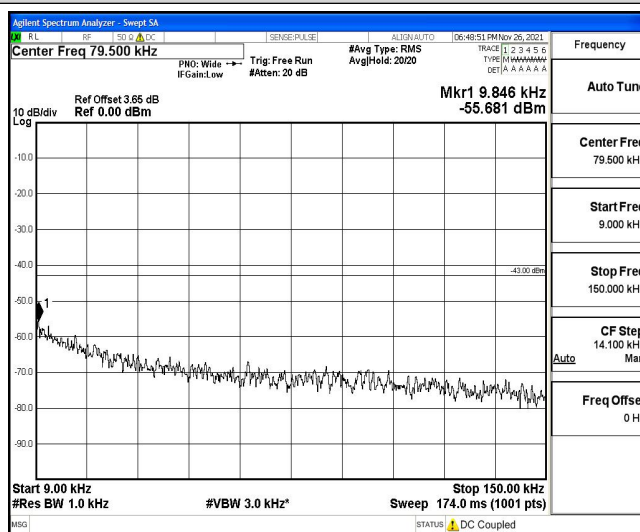

Band13-5MHz-16QAM-23205-1RB#0-Range1:0.009~0.15MHz

Band13-5MHz-16QAM-23205-1RB#0-Range2:0.15~30MHz